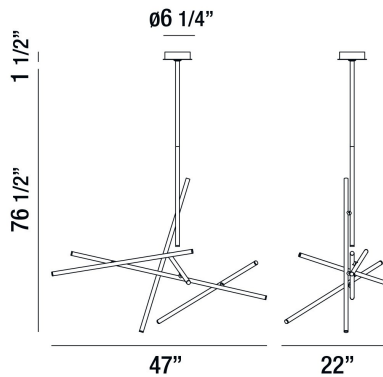

CROSSROADS, 47" CHANDELIER

PRODUCT DETAILS

No.	:	36250-028
Product Color	:	SATIN NICKEL
Product Material	:	METAL
Shade / Accent Colour	:	FROSTED
Shade / Accent Material	:	ACRYLIC
Length	:	47"
Width	:	22"
Height	:	40.5"
Overall Height	:	78"
Weight	:	9.4lbs

LIGHT SOURCE DETAILS

Light Source Type	:	INTEGRATED LED
Input Voltage	:	120V
Bulb Voltage	:	120V
Total Wattage	:	10W
Total Lumen	:	800lm
Kelvin	:	3000K
CRI	:	90+
Dimmable	:	Yes

Options Available

ITEM NO.	FINISH	SHADE
36250-011	BLACK	FROSTED
36250-028	SATIN NICKEL	FROSTED
36250-035	ANTIQUE BRASS	FROSTED

TECHNICAL DETAILS

Hanging Support Type	:	ROD
Hanging Support Length	:	36"
Rods Included	:	12"+24"
Canopy / Backplate Height	:	1.5"
Canopy / Backplate Dia.	:	6.25"
Location	:	DRY
Approval	:	

PROJECT INFORMATION