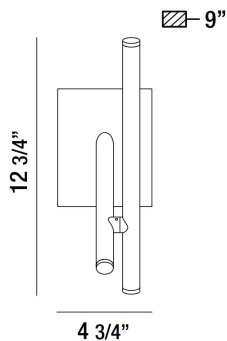

### PRODUCT DETAILS

No.	:	36252-022
Product Color	:	SATIN NICKEL
Product Material	:	METAL
Shade / Accent Colour	:	FROSTED
Shade / Accent Material	:	ACRYLIC
Width	:	4.75"
Height	:	12.75"
Ext	:	9"
Weight	:	1.8lbs

### TECHNICAL DETAILS

Canopy / Backplate Length	:	4.75"
Canopy / Backplate Height	:	1.25"
Canopy / Backplate Width	:	5.875"
Mounting	:	Up or Down
Location	:	DRY
Approval	:	