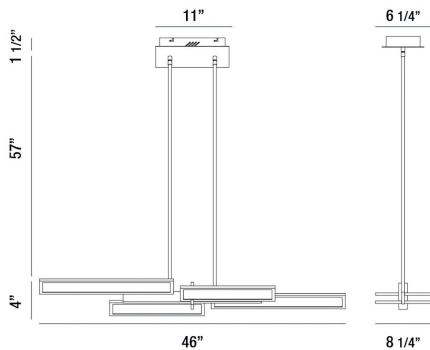

BAYSWATER, 46" LINEAR CHANDELIER

PRODUCT DETAILS

No.	:	37062-026
Product Color	:	SATIN GOLD
Product Material	:	METAL
Shade / Accent Material	:	ACRYLIC
Length	:	46"
Width	:	8.25"
Height	:	4"
Overall Height	:	62.5"
Weight	:	12.8lbs

ITEM NO.	FINISH	SHADE
37062-019	MATTE BLACK	
37062-026	SATIN GOLD	

TECHNICAL DETAILS

Hanging Support Type	:	ROD
Hanging Support Length	:	57"
Rods Included	:	3"+6"+12"+18"+18"
Canopy / Backplate Length	:	11"
Canopy / Backplate Height	:	1.5"
Canopy / Backplate Width	:	6.25"
Location	:	DRY
Approval	:	
Title 24	:	Yes