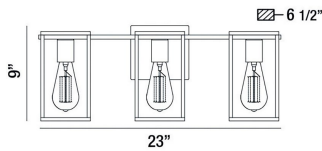

TECHNICAL DETAILS

PROJECT INFORMATION

Job Name: Date: Type:

Comments: