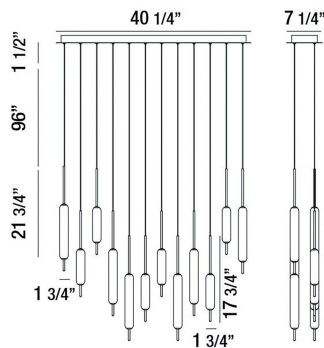

CUMBERLAND, 40" LINEAR CHANDELIER

PRODUCT DETAILS

No.	:	37236-042
Product Color	:	SATIN NICKEL
Product Material	:	METAL
Shade / Accent Colour	:	WHITE
Shade / Accent Material	:	GLASS
Length	:	40.25"
Width	:	7.25"
Height	:	21.75"
Overall Height	:	119.25"

LIGHT SOURCE DETAILS

Light Source Type	:	INTEGRATED LED
Input Voltage	:	120V
Bulb Voltage	:	120V
Socket Type	:	LED
Total Wattage	:	120W
Total Lumen	:	7200lm
Kelvin	:	3000K
CRI	:	90
Dimmable	:	Yes

Options Available

ITEM NO.	FINISH	SHADE
37236-014	ANTIQUE BRASS	WHITE
37236-021	BLACK	WHITE
37236-038	MIXED	WHITE
37236-042	SATIN NICKEL	WHITE

TECHNICAL DETAILS

Hanging Support Type	:	WIRE
Hanging Support Length	:	96"
Canopy / Backplate Length	:	40.25"
Canopy / Backplate Height	:	1.5"
Canopy / Backplate Width	:	7.25"
Location	:	DRY
Approval	:	
Title 24	:	Yes