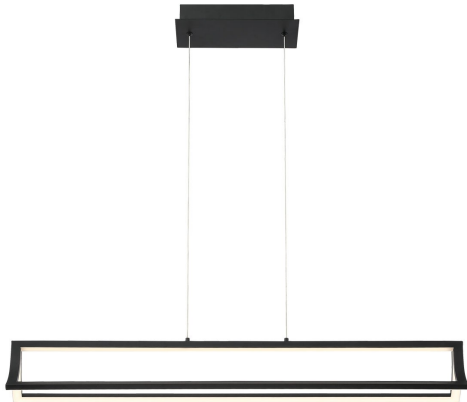

LOGAN, LED CHANDELIER

PRODUCT DETAILS

No.	:	39322-012
Product Color	:	BLACK
Shade / Accent Colour	:	BLACK
Length	:	37.5"
Width	:	5.25"
Height	:	5.25"
Weight	:	5.5lbs

LIGHT SOURCE DETAILS

Light Source Type	:	INTEGRATED LED
Input Voltage	:	120V
Bulb Voltage	:	24V
Socket Type	:	LED
Total Wattage	:	70W
Total Lumen	:	2300lm
Kelvin	:	3000K
CRI	:	90
Dimmable	:	Yes

Options Available

ITEM NO.	FINISH	SHADE
39322-012	BLACK	BLACK
39322-029	GOLD	GOLD

TECHNICAL DETAILS

Hanging Support Type	:	AIRCRAFT CABLE
Hanging Support Length	:	96"
Canopy / Backplate Length	:	10.75"
Canopy / Backplate Height	:	1.5"
Canopy / Backplate Width	:	5"