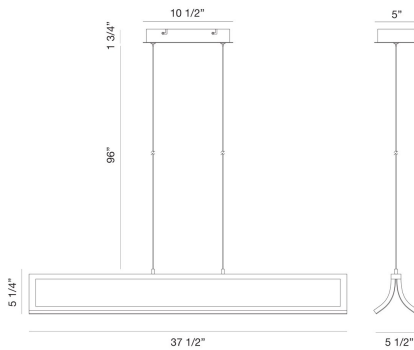

LOGAN, LED CHANDELIER

PRODUCT DETAILS

No.	:	39322-012
Product Color	:	BLACK
Shade / Accent Colour	:	BLACK
Length	:	37.5"
Width	:	5.25"
Height	:	5.25"
Weight	:	5.5lbs

LIGHT SOURCE DETAILS

Light Source Type	:	INTEGRATED LED
Input Voltage	:	120V
Bulb Voltage	:	24V
Socket Type	:	LED
Total Wattage	:	70W
Total Lumen	:	2300lm
Kelvin	:	3000K
CRI	:	90
Dimmable	:	Yes

Options Available

ITEM NO.	FINISH	SHADE
39322-012	BLACK	BLACK
39322-029	GOLD	GOLD

TECHNICAL DETAILS

Hanging Support Type	:	AIRCRAFT CABLE
Hanging Support Length	:	96"
Canopy / Backplate Length	:	10.75"
Canopy / Backplate Height	:	1.5"
Canopy / Backplate Width	:	5"