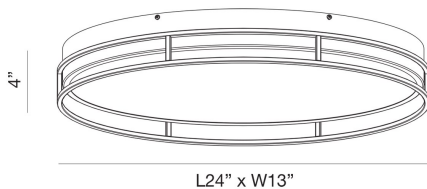

GRAFICE, LED OVAL FLUSHMOUNT

PRODUCT DETAILS

No.	:	39409-027
Product Color	:	CHROME
Shade / Accent Colour	:	CHROME
Length	:	24"
Width	:	14"
Height	:	4"
Weight	:	9lbs

LIGHT SOURCE DETAILS

Light Source Type	:	INTEGRATED LED
Input Voltage	:	120V
Bulb Voltage	:	DC 36V
Socket Type	:	LED
Total Wattage	:	40W
Total Lumen	:	2050lm
Kelvin	:	3000K
CRI	:	90
Dimmable	:	Yes

Options Available

ITEM NO.	FINISH	SHADE
39409-010	GOLD	GOLD
39409-027	CHROME	CHROME

TECHNICAL DETAILS

Canopy / Backplate Length	:	23.25"
Canopy / Backplate Height	:	2.5"
Canopy / Backplate Width	:	12.25"