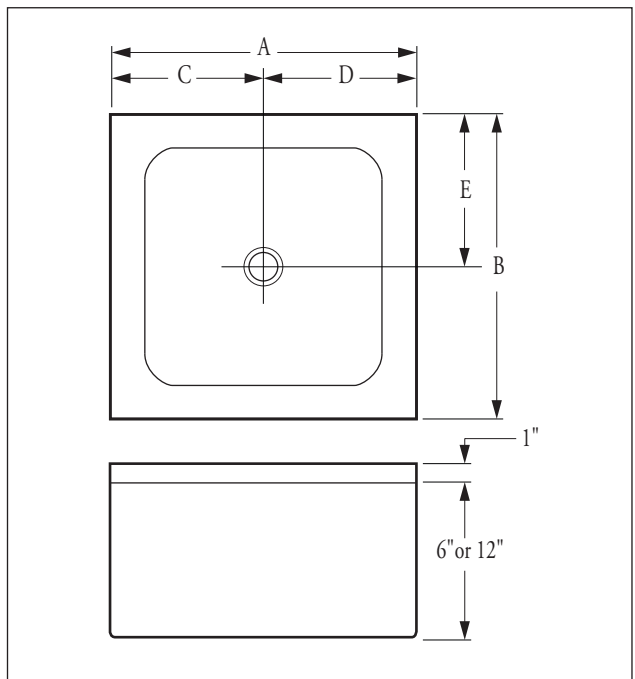

Dimensions may vary ± 1/4". Please check unit before installation.

A	B	HT.	C	D	E	WT.
24"	24"	6"	12"	12"	12"	225
32"	32"	6"	16"	16"	16"	320
36"	24"	6"	18"	18"	12"	295
36"	36"	6"	18"	18"	18"	385
24"	24"	12"	12"	12"	12"	355
32"	32"	12"	16"	16"	16"	488
36"	24"	12"	18"	18"	12"	430
36"	36"	12"	18"	18"	18"	525