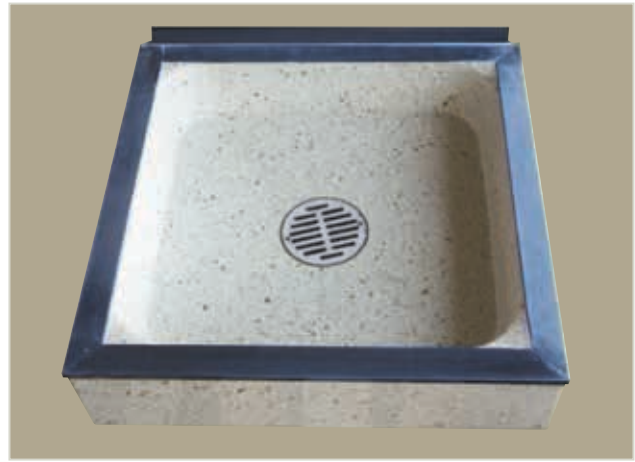

Note: Terrazzo is not designed to be used with anything that is over 130 degrees Fahrenheit.

Note:
Specify 6" or 12" height.
Specify 2" or 3" drain size (3" standard).
Specify Model Number and size.
Specify Right Hand or Left Hand where applicable.

FLORESTONE PRODUCTS CO., INC.
2851 Falcon Drive • Madera, CA 93637
T. 559.661.4171 • T. 800.446.8827
F. 559.661.2070 • florestone.com

Shown: Model 81

Flanges: Stainless Steel Caps: