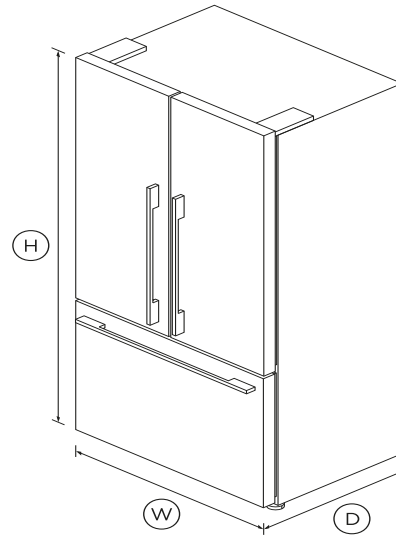

Freestanding French Door Refrigerator Freezer, 36", 20.1 cu ft, Ice

Series 7 | Contemporary

Stainless Steel | French hinge

Designed for those who need plenty of flexible space for their food storage, with a stylish, flush-fit stainless steel finish.

- ActiveSmart™ Foodcare technology helps keep food fresher for longer
- Flat door that fits flush with cabinetry
- Brushed metal handles

DIMENSIONS

Height	70 15/32"
Width	35 7/16"
Depth	27 3/8"

FEATURES & BENEFITS