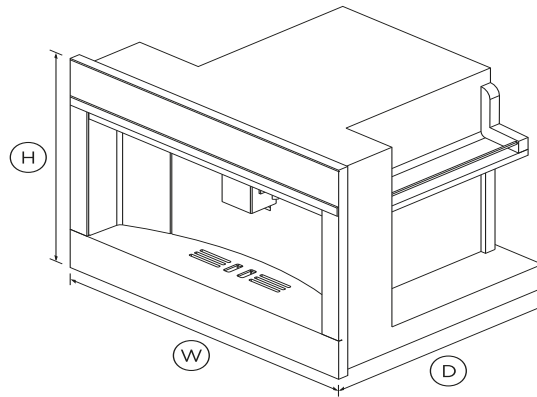

DIMENSIONS

Height	18 ¹ / ₆₄ "
Width	23 ²⁹ / ₆₄ "
Depth	18 ⁵⁷ / ₆₄ "

FEATURES & BENEFITS

Coffee choice

Fisher & Paykel's Coffee Maker has 13 different options to suit individual taste and selection - from Americano to Macchiato