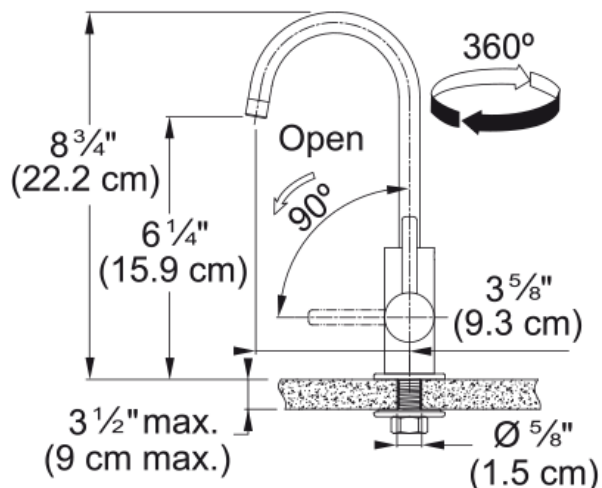

Eos Neo Cold Filtered - EOS-FW-GLD | 120.0685.377

Technical Data

Aspect

Spout type	J - spout
Color	Champagne gold
Type of material	Stainless steel 304

Product Dimensions

Faucet hole diameter	31,75 mm
Cartridge dimension	12,70 mm

Installation

Mounting type	Shank
Water supply hose connection	3/8"
Water supply hose length	1524 mm

Product specifications

Pressure	High pressure
Faucet type	Swivel spout
Faucet operation	Side lever
Faucet rotation	360°