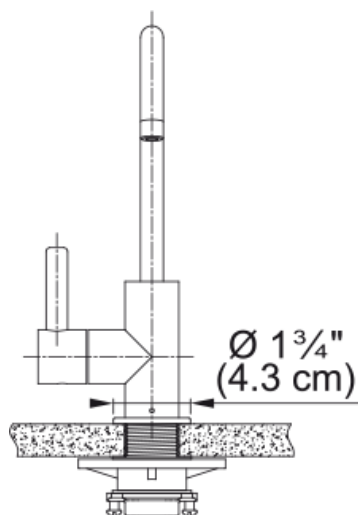

Eos Neo Hot Filtered - EOS-HO-GLD | 119.0685.378

Technical Data

Aspect

Spout type	J - spout
Color	Champagne gold
Type of material	Stainless steel 304

Product Dimensions

Faucet hole diameter	31,75 mm
Cartridge dimension	12,70 mm

Installation

Mounting type	Shank
Water supply hose connection	3/8"
Water supply hose length	1524 mm

Product specifications

Pressure	High pressure
Faucet type	Swivel spout
Faucet operation	Side lever
Faucet rotation	360°