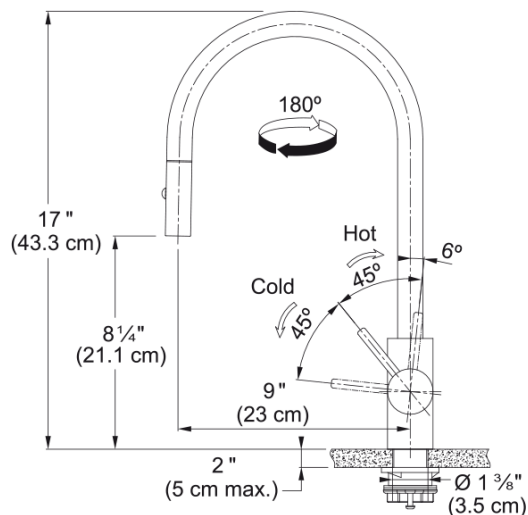

Eos Neo Pull-Down Faucet - EOS-PD-GLD | 115.0685.308

Technical Data

Aspect

Spout type	U - spout
Color	Champagne gold
Type of material	Stainless steel 304
Flexible pullout hose material	Nylon grey
Spray head material	Stainless steel

Product Dimensions

Faucet hole diameter	35 mm
Cartridge dimension	35 mm

Installation

Mounting type	Shank
Water supply hose connection	1/2"
Water supply hose length	450 mm

Product specifications

Pressure	High pressure
Faucet type	Pull-out spray
Faucet operation	Side lever
Faucet rotation	360°