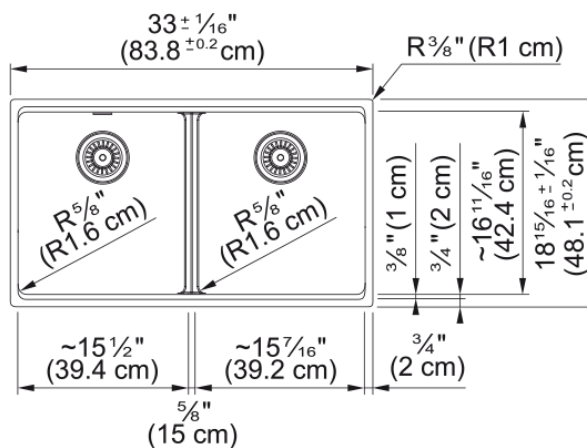

Maris Undermount Sink - MAG1201515-PWT | 125.0686.992

Technical Data

Aspect

Sink type	Sink
Type of material	Granite
Number of bowls	2
Color	Polar white
Finish	None

Product Dimensions

Exterior size: right to left	33.008
Exterior size: front to back	18.937
Large bowl size: right to left	15.252
Large bowl size: front to back	16.732
Large bowl: depth	9.488
Small bowl size: right to left	15.252
Small bowl size: front to back	16.732
Small bowl: depth	9.488

Installation

Minimum cabinet size	36"
----------------------	-----

Product specifications

Installation type	Undermount
Drain hole	3 1/2"
Position of drainer	No drainer

Product identification

Product brand	FRANKE
Product family	Maris
Collection	Maris
Certified by	IAPMO