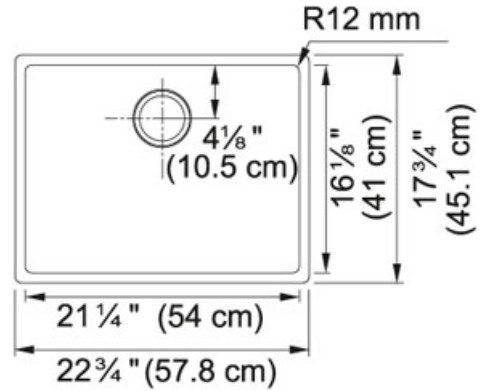

Cube CUX11021 Stainless Steel | 122.0371.980

FAMILY : Sinks | SERIE : Cube | MODEL : CUX11021 | FINISH : Stainless Steel | INSTALLATION TYPE : Undermount | STYLE : Contemporary

TECHNICAL DATA

Minimum Cabinet Size	27"
Drain Opening	3 1/2"
Length overall	22 3/4"
Width overall	17 3/4"
Depth Overall	9"
Length of large bowl	21 1/4"
Width of large bowl	16 1/8"
Depth of large bowl	9"
Number of Bowls	1
Where to buy	Showroom
Where to buy	Showroom