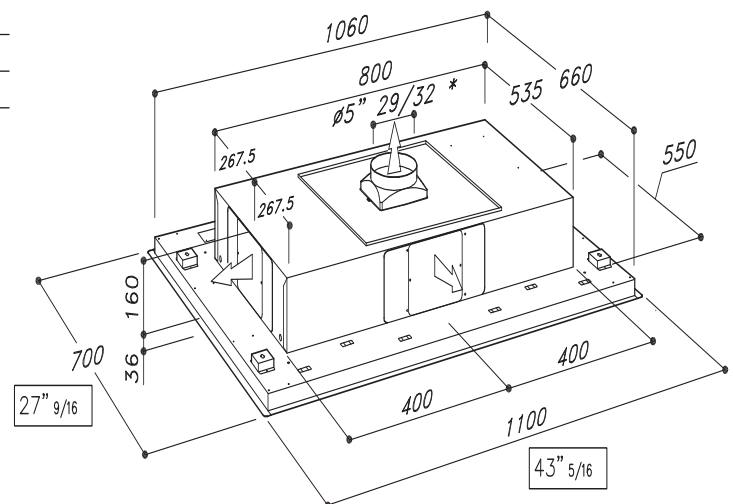

# Foster Hoods

Fly 44" - 2459 921

Model	FLY 44"
Hood Type	Ceiling suction hood
Hood finishing	Satin Finish stainless steel
Dimensions	43 5/16" x 27 9/16"
control type	Remote control
Speed	4 speed
Grease filters	grease filters in anodized aluminium
Charcoal filters	optional
Lighting	4 x 2.1W LED Spotlight - 4000K
Delay off timer	yes
Light switch	yes
Air Outlet	ø 5 29/32"
Motor	not included - external motor required
for indoor installation	2459 941
for outdoor installation	2459 930
electrical requirments	120VAC - 60Hz
Max Amp usage, power rating	3,7A
notes:	
false ceiling	required
minimum height	10 5/8"
niche cut out	41" 59/64 X 26" 12/64
<b>accessories</b>	
charcoal filters	N°2 filters COD. 9700 901
<b>Certifications</b>	<b>CSA certified for US &amp; Canada</b>

\* accessory outlet ø8"  
 For the installation, create a false ceiling with a niche of 1065mm for 665mm whose minimum height to be reached is 270mm