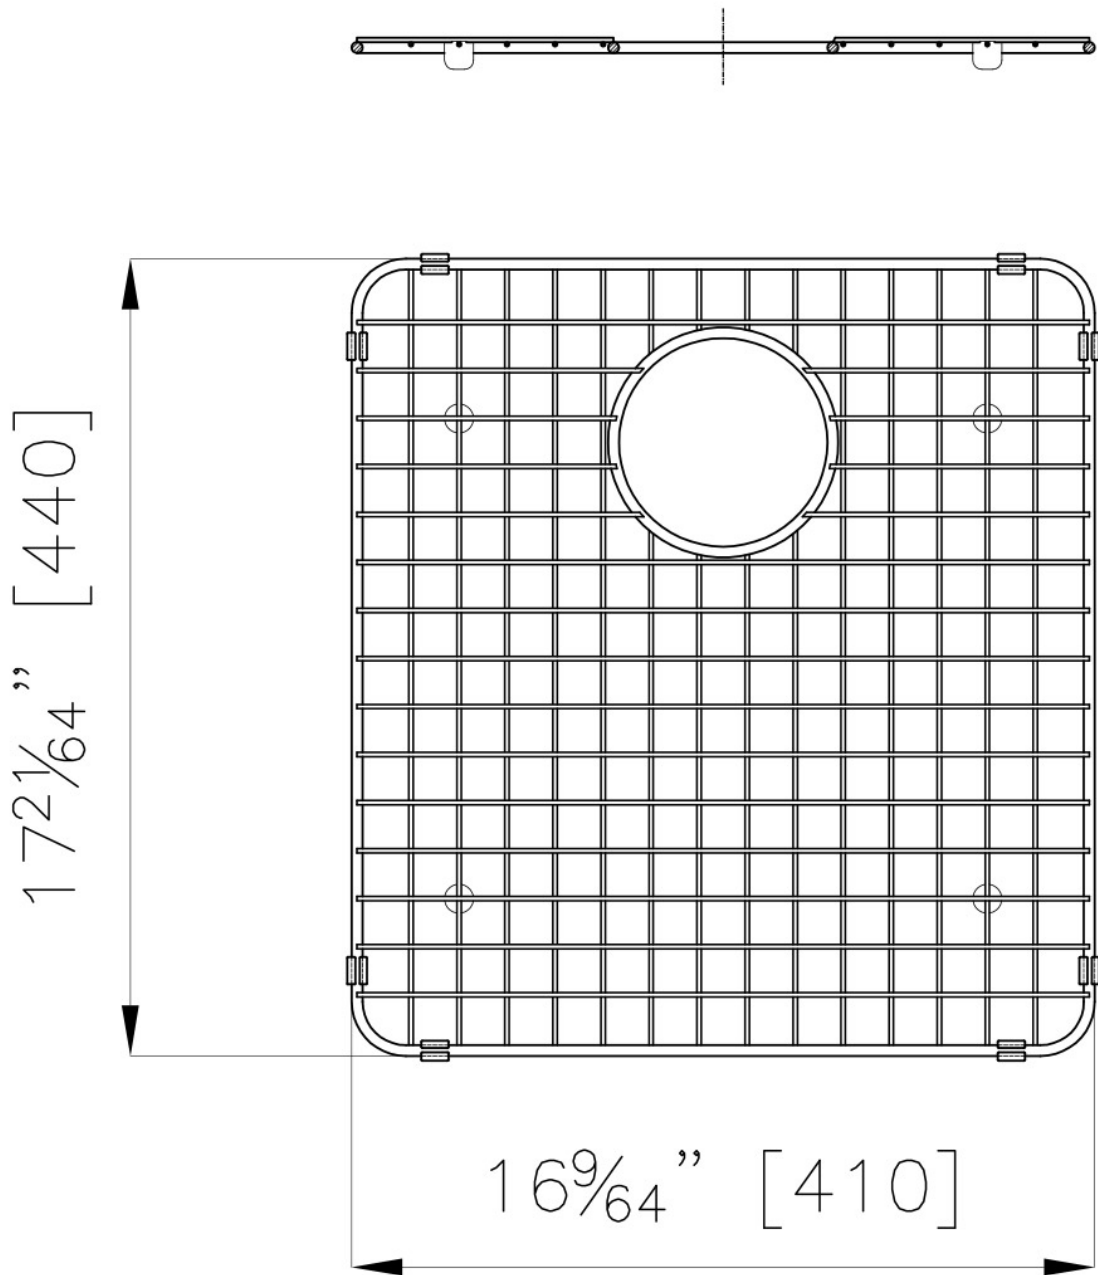

TECHNICAL DATA

RECOMMENDED PAIRINGS

Armored Sink 19" x 20" – U/M -
1236 660

Armored Sink 38" x 20" 2B – U/M -
1231 660