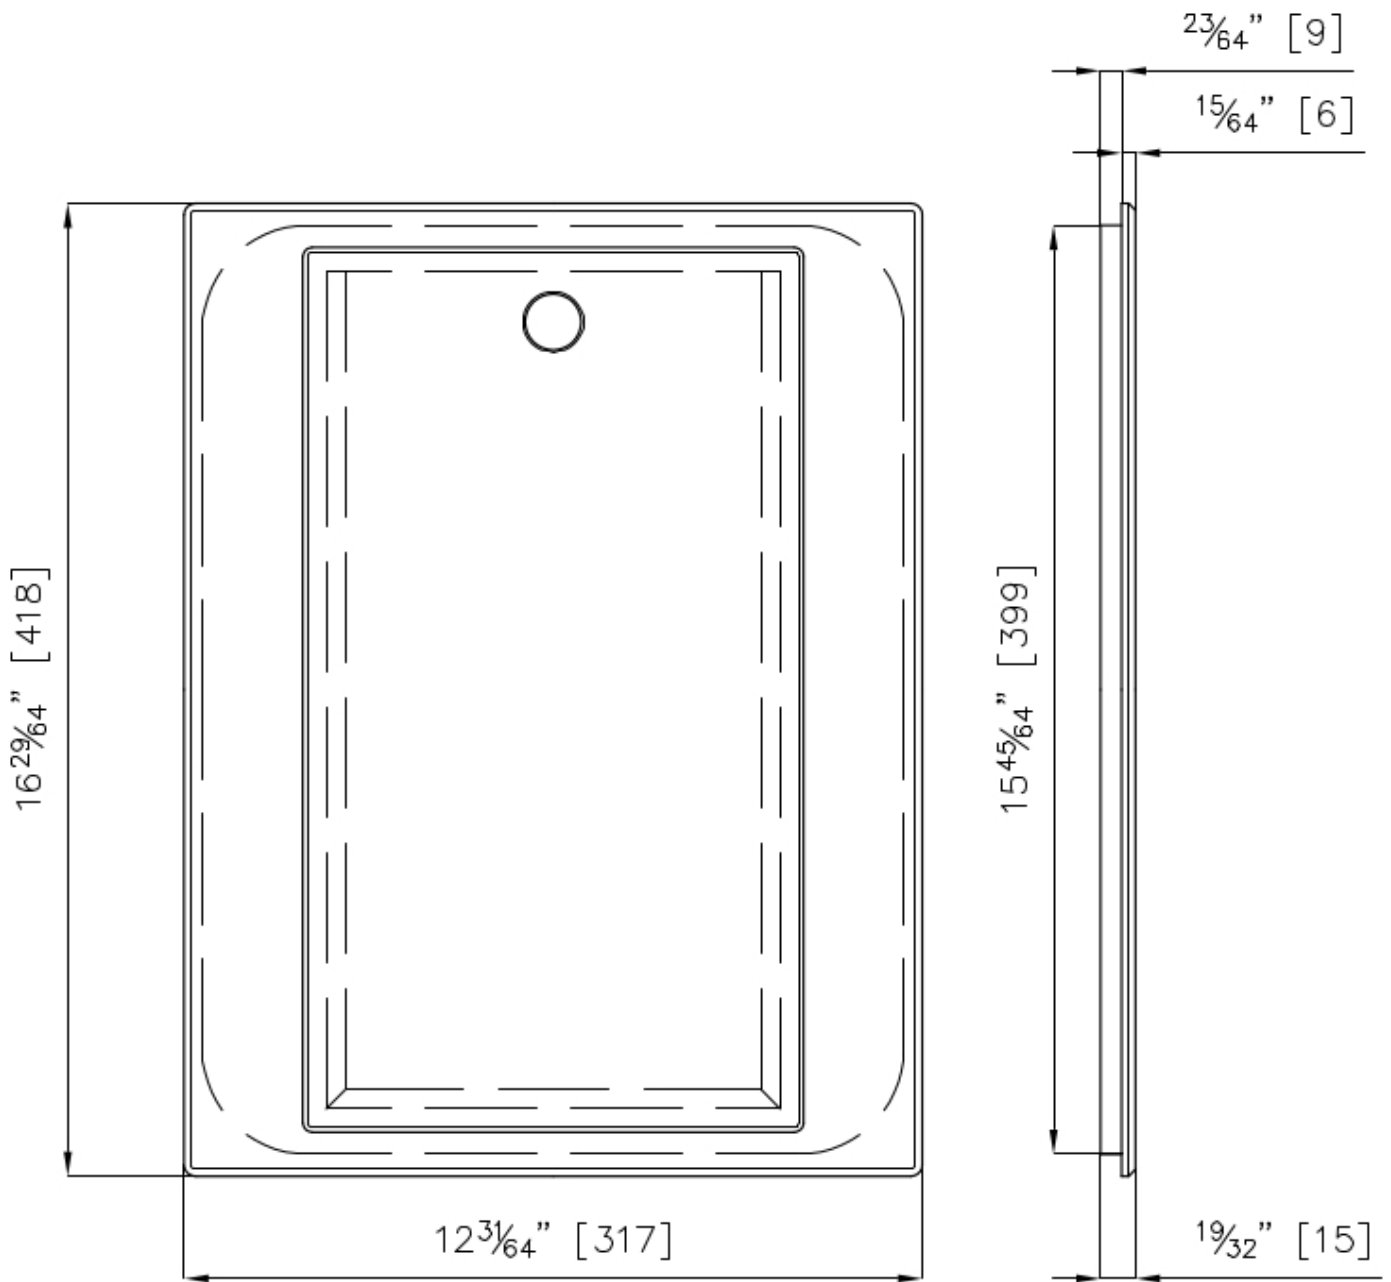

TECHNICAL DATA