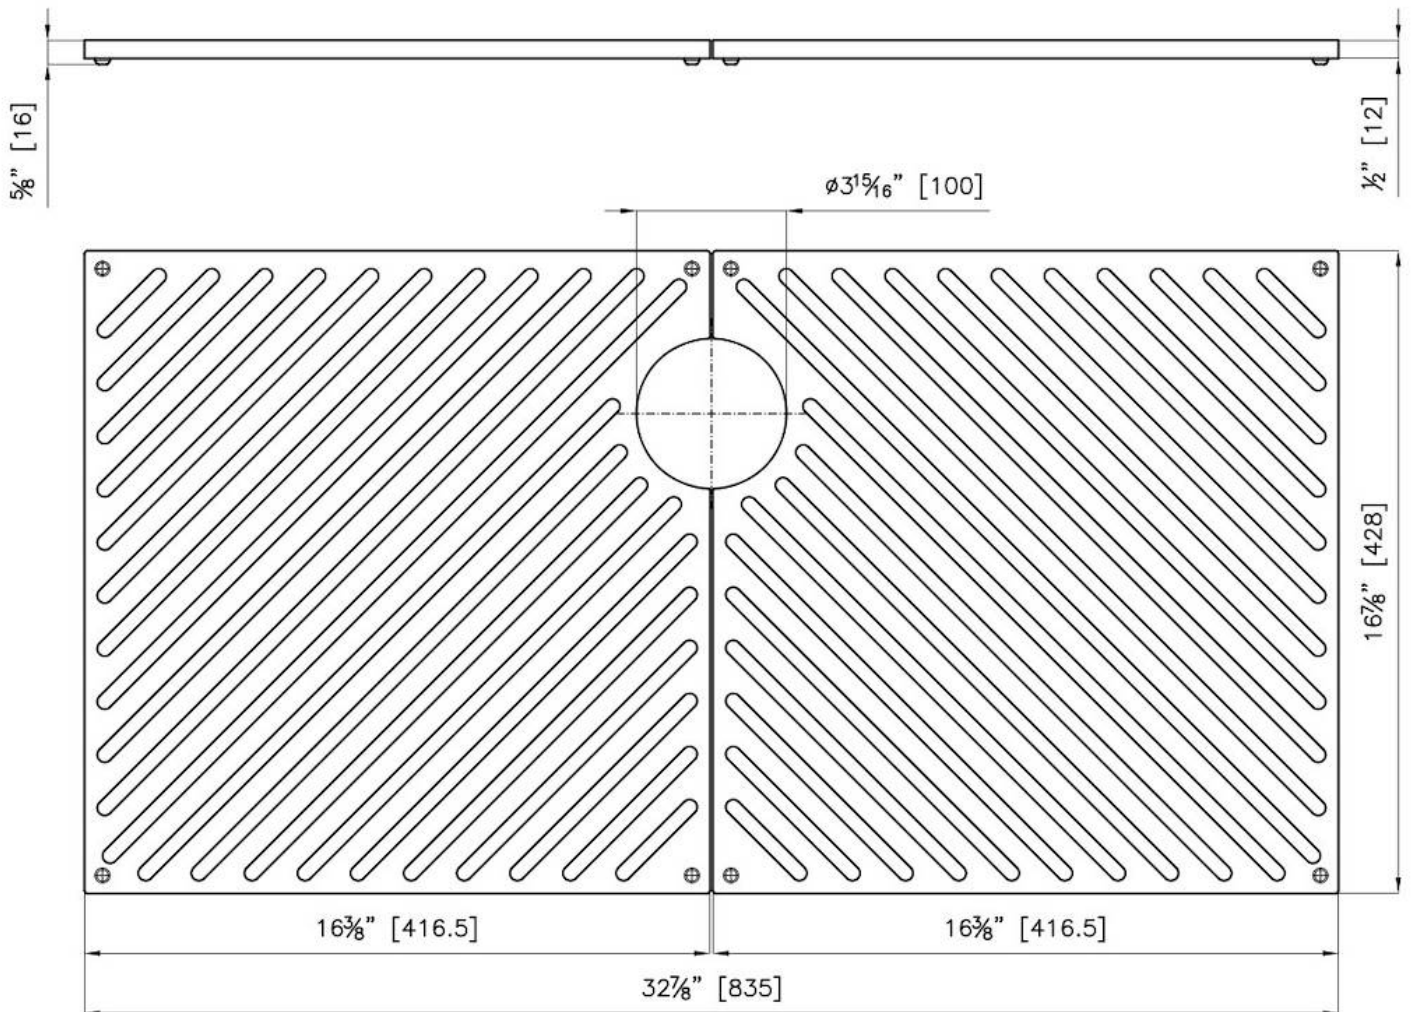

Canova Black grid

Accessories

Code: 8100 613

DETAILS

Material Foster Black Composit

Sink accessories Grill

Dimensions 41,6x42,8 cm
16 ³/₈"x16 ⁷/₈"

Overall dimensions 83,5x42,8 cm
32 ⁷/₈"x16 ⁷/₈"

Notes: The grids 8100 613 are sold in pairs.
One unit of 8100 613 is therefore sufficient to fully cover the bottom of the sink.
Suitable only for sink Canova 1339 660.

TECHNICAL DATA

The grids 8100 613 are sold in pairs.
 One unit of 8100 613 is therefore sufficient to fully cover the bottom of the sink.

GALLERY

RECOMMENDED PAIRINGS

Sink Canova 35" x 20" – U/M