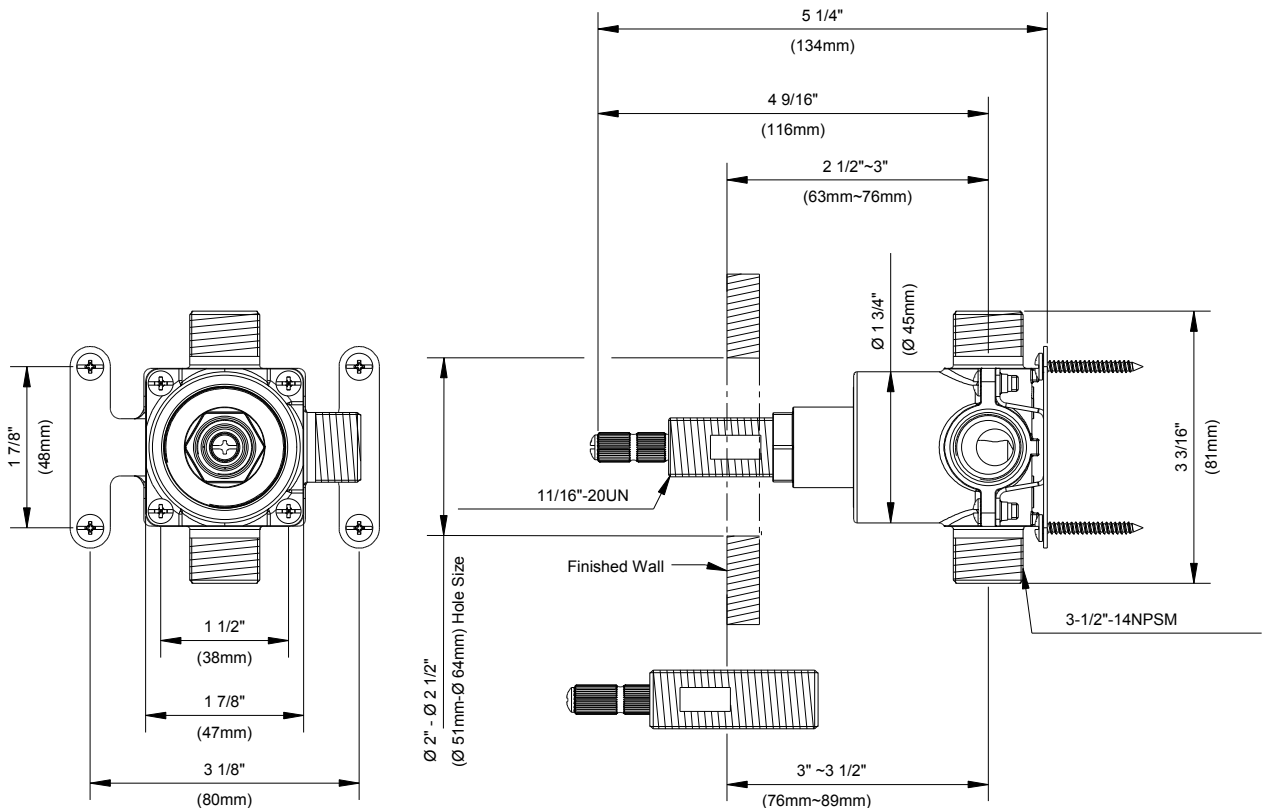

Single Handle 1/2" 4-Position Diverter Valve

SPECIFICATIONS

Features/Benefits

- 3-Port Valve Services Up to Two Shower Outlets
- 2-Outlet, 4-Position Diverter Valve (Pause-B-AB-A)
- 1/2" Combination IPS / Copper Sweat Ports
- Mounting Brackets Included
- Use with D5609 Series Trim Kits, Sold Separately

- Discharge Port Usage

Handle Position	Port Mark
1	Pause
2	B
3	A+B
4	A

Standards & Certifications

Flow Rate

Submittal Information:

Name: _____ Contractor: _____
 Location: _____ Contact #: _____