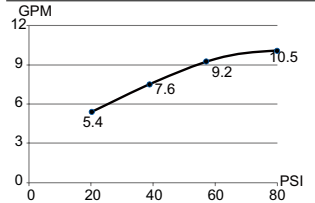

- Discharge Port Usage

Handle Position	Port Mark
1	Pause
2	B
3	A+B
4	A

Standards & Certifications

Flow Rate

Submittal Information:

Name: _____ Contractor: _____
 Location: _____ Contact #: _____