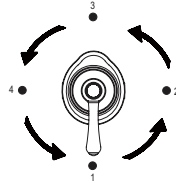

Single Handle 1/2" 4-Position Diverter Valve

SPECIFICATIONS

Features/Benefits

- 3-Port Valve Services Up to Two Shower Outlets
- 2-Outlet, 4-Position Diverter Valve (Pause-B-AB-A)
- 1/2" Combination IPS / Copper Sweat Ports
- Mounting Brackets Included
- Use with D5609 Series Trim Kits, Sold Separately

- Discharge Port Usage

Handle Position	Port Mark
1	Pause
2	B
3	A+B
4	A

Standards & Certifications

Flow Rate

Submittal Information:

Name: _____ Contractor: _____
 Location: _____ Contact #: _____