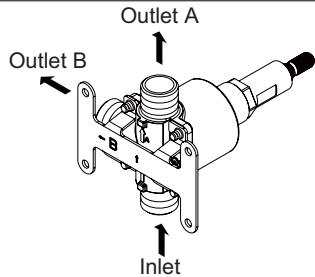

Single Handle 1/2" 4-Position Diverter Valve

SPECIFICATIONS

Features/Benefits

- 3-Port Valve Services Up to Two Shower Outlets
- 2-Outlet, 4-Position Diverter Valve (Pause-B-AB-A)
- 1/2" Combination IPS / Copper Sweat Ports
- Mounting Brackets Included
- Use with D5609 Series Trim Kits, Sold Separately

- Discharge Port Usage

Handle Position	Port Mark
1	Pause
2	B
3	A+B
4	A

Standards & Certifications

Flow Rate

Submittal Information:

Name: _____ Contractor: _____
 Location: _____ Contact #: _____