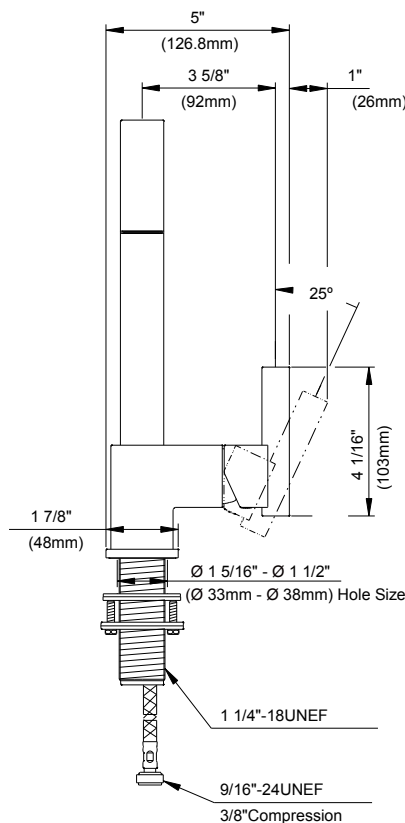

Standards & Certifications

Submittal Information:

Name: _____
Location: _____

Contractor: _____
Contact #: _____