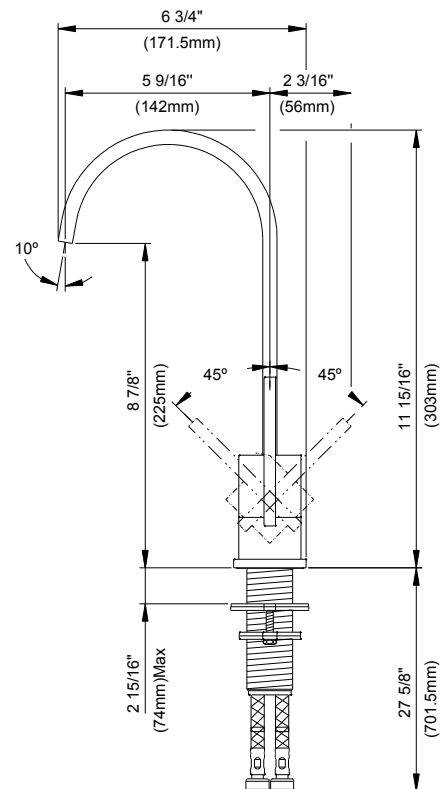

Standards & Certifications

Submittal Information:

Name: _____
Location: _____

Contractor: _____
Contact #: _____