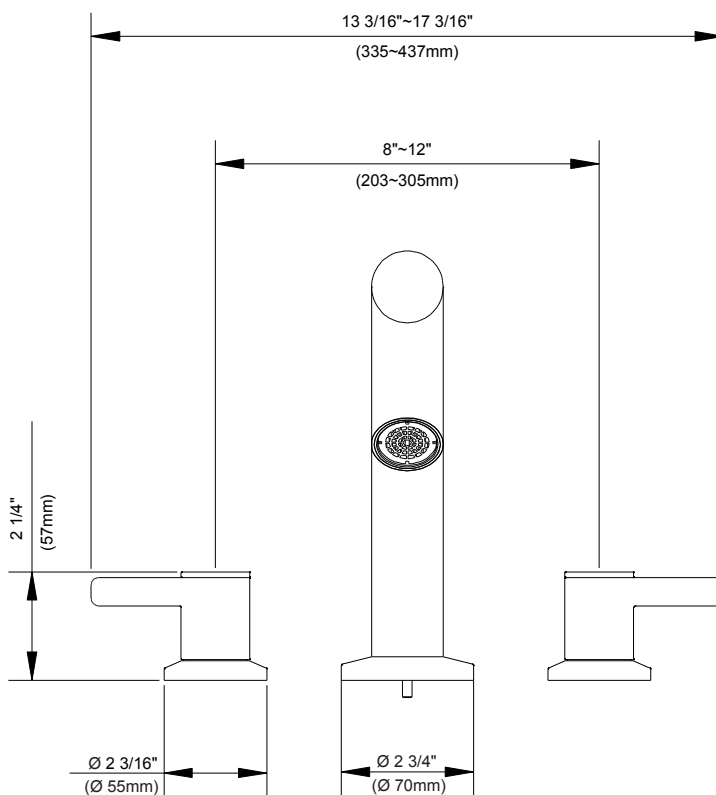

Standards & Certifications

Submittal Information:

Name: _____
Location: _____

Contractor: _____
Contact #: _____