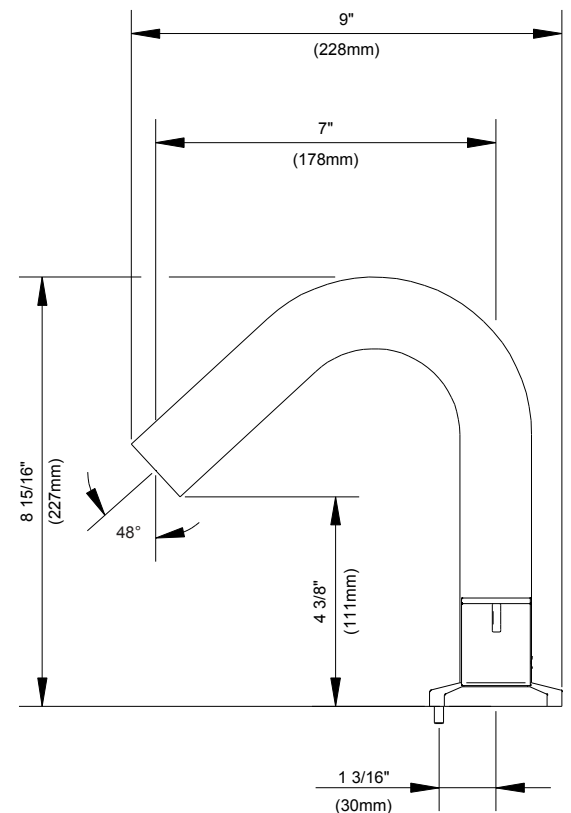

Standards & Certifications

Submittal Information:

Name: _____
Location: _____

Contractor: _____
Contact #: _____