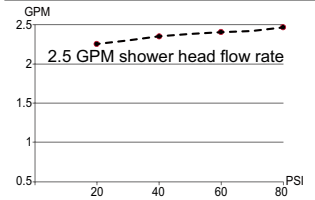

Standards & Certifications

Flow Rate

Submittal Information:

Name: _____
Location: _____

Contractor: _____
Contact #: _____