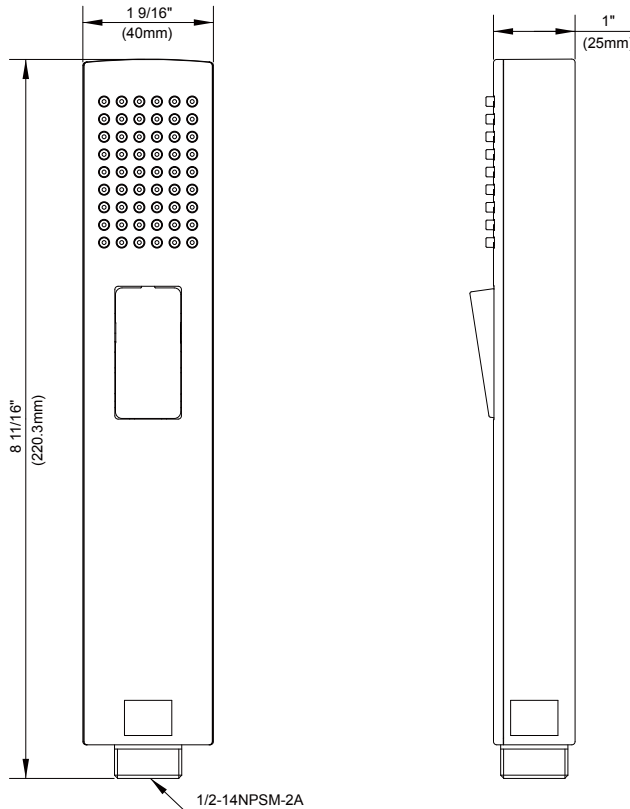

Standards & Certifications

Flow Rate

Submittal Information:

Name: _____
Location: _____

Contractor: _____
Contact #: _____