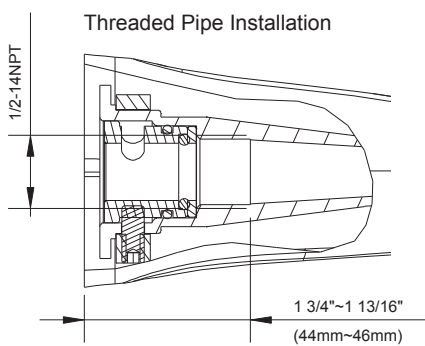

Submittal Information:

Name: _____ Contractor: _____
Location: _____ Contact #: _____