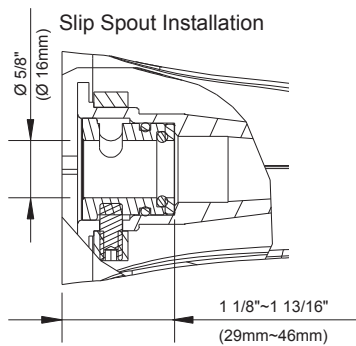

Submittal Information:

Name: _____ Contractor: _____
Location: _____ Contact #: _____