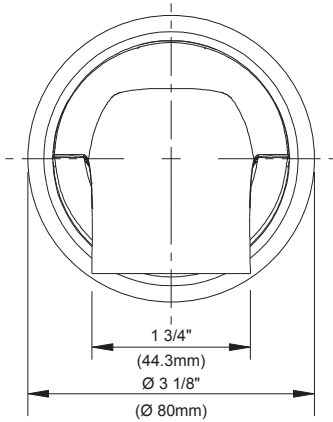

Submittal Information:

Name: _____ Contractor: _____
Location: _____ Contact #: _____