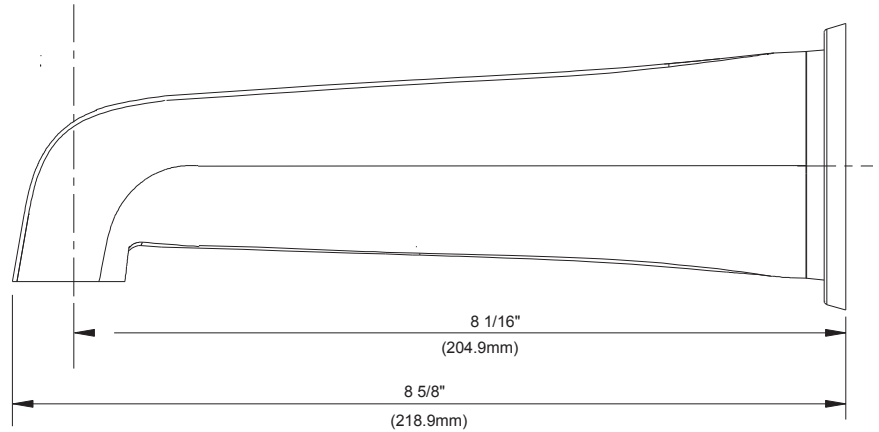

Submittal Information:

Name: _____ Contractor: _____
Location: _____ Contact #: _____