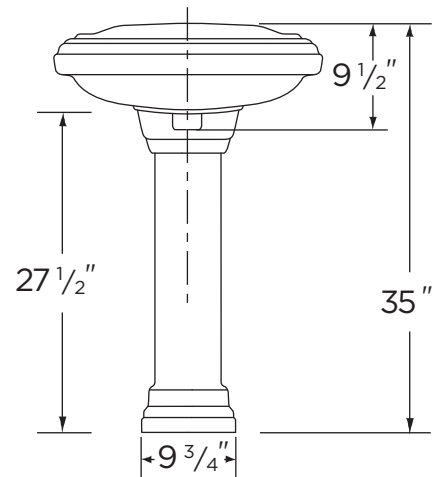

VITREOUS CHINA

LAVATORY
22-565 / 22-569

LAVATORIES

TOILETS

BIDETS / URINALS

CAST IRON

ALLERTON™ SUITE Petite Lavatory & Pedestal Unit

Features:

- 21 1/2" x 18 3/4" Pedestal Lavatory
- 4" Centers (22-565)
- 8" Centers (22-569)
- 1 1/2" backsplash
- Concealed front overflow
- White, Bone and Biscuit

Dimensions:

Height 35"
 Width 21 1/2"
 Depth 18 3/4"
 Shipping Weight 62 lbs

Specifications: Lavatory—#12-565 Shown

Pedestal—#29-843

Job Name	
Date	
Model Specified	
Quantity	
Customer	
Contractor	
Architect/engineer	

www.gerberonline.com

ALLERTON™ PETITE

22-565 / 22-569

Petite Lavatory & Pedestal Unit

(Lavatory 12-565 Shown with Pedestal 29-843)

NOTES:

All dimensions are in inches.
Illustrations may not be drawn to scale.

PLUMBERS NOTE:

Provide suitable reinforcement for all wall supports.

IMPORTANT:

Dimensions of fixtures are nominal and may vary within the range of tolerances established by ASME Standard A 112.19.2.