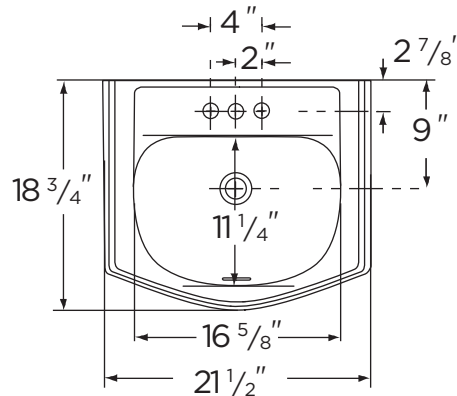

- 21 1/2" x 18 3/4" Pedestal Lavatory
- 4" Centers (22-565)
- 8" Centers (22-569)
- 1 1/2" backsplash
- Concealed front overflow
- White, Bone and Biscuit

Dimensions:

Height 35"
 Width 21 1/2"
 Depth 18 3/4"
 Shipping Weight 62 lbs

Specifications: Lavatory—#12-565 Shown

Pedestal—#29-843

Job Name	
Date	
Model Specified	
Quantity	
Customer	
Contractor	
Architect/engineer	

www.gerberonline.com

ALLERTON™ PETITE

22-565 / 22-569

Petite Lavatory & Pedestal Unit

(Lavatory 12-565 Shown with Pedestal 29-843)

NOTES:

All dimensions are in inches.
Illustrations may not be drawn to scale.

PLUMBERS NOTE:

Provide suitable reinforcement for all wall supports.

IMPORTANT:

Dimensions of fixtures are nominal and may vary within the range of tolerances established by ASME Standard A 112.19.2.