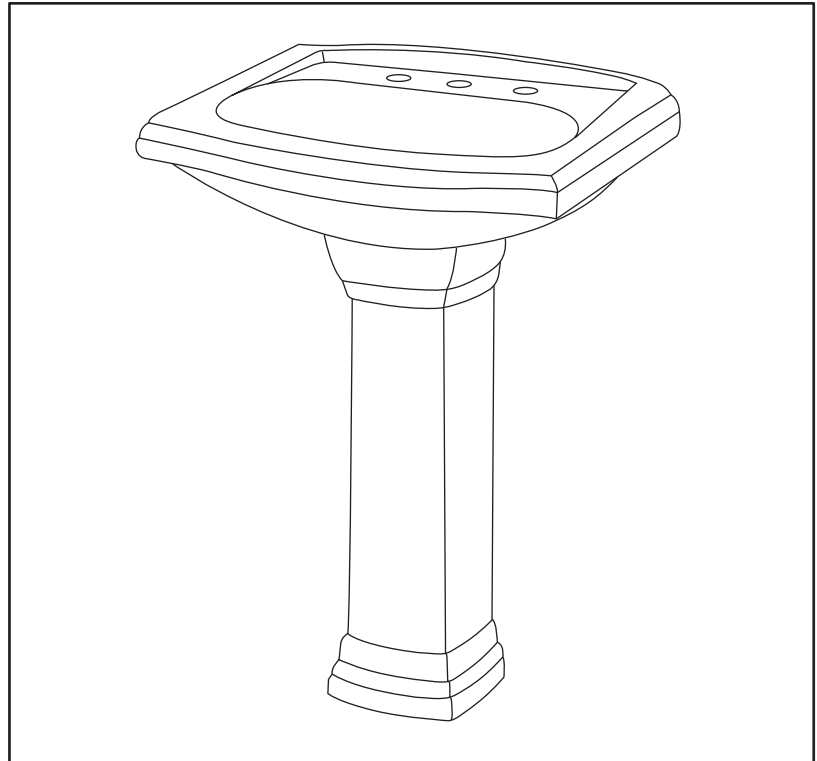

VITREOUS CHINA

LAVATORY
22-565 / 22-569

LAVATORIES

TOILETS

BIDETS / URINALS

CAST IRON

ALLERTON™ SUITE Petite Lavatory & Pedestal Unit

Features:

- 21 1/2" x 18 3/4" Pedestal Lavatory
- 4" Centers (22-565)
- 8" Centers (22-569)
- 1 1/2" backsplash
- Concealed front overflow
- White, Bone and Biscuit

Dimensions:

Height 35"
 Width 21 1/2"
 Depth 18 3/4"
 Shipping Weight 62 lbs

Specifications: Lavatory—#12-565 Shown

Pedestal—#29-843

Job Name	
Date	
Model Specified	
Quantity	
Customer	
Contractor	
Architect/engineer	

www.gerberonline.com

ALLERTON™ PETITE

22-565 / 22-569

Petite Lavatory & Pedestal Unit

(Lavatory 12-565 Shown with Pedestal 29-843)

NOTES:

All dimensions are in inches.
Illustrations may not be drawn to scale.

PLUMBERS NOTE:

Provide suitable reinforcement for all wall supports.

IMPORTANT:

Dimensions of fixtures are nominal and may vary within the range of tolerances established by ASME Standard A 112.19.2.