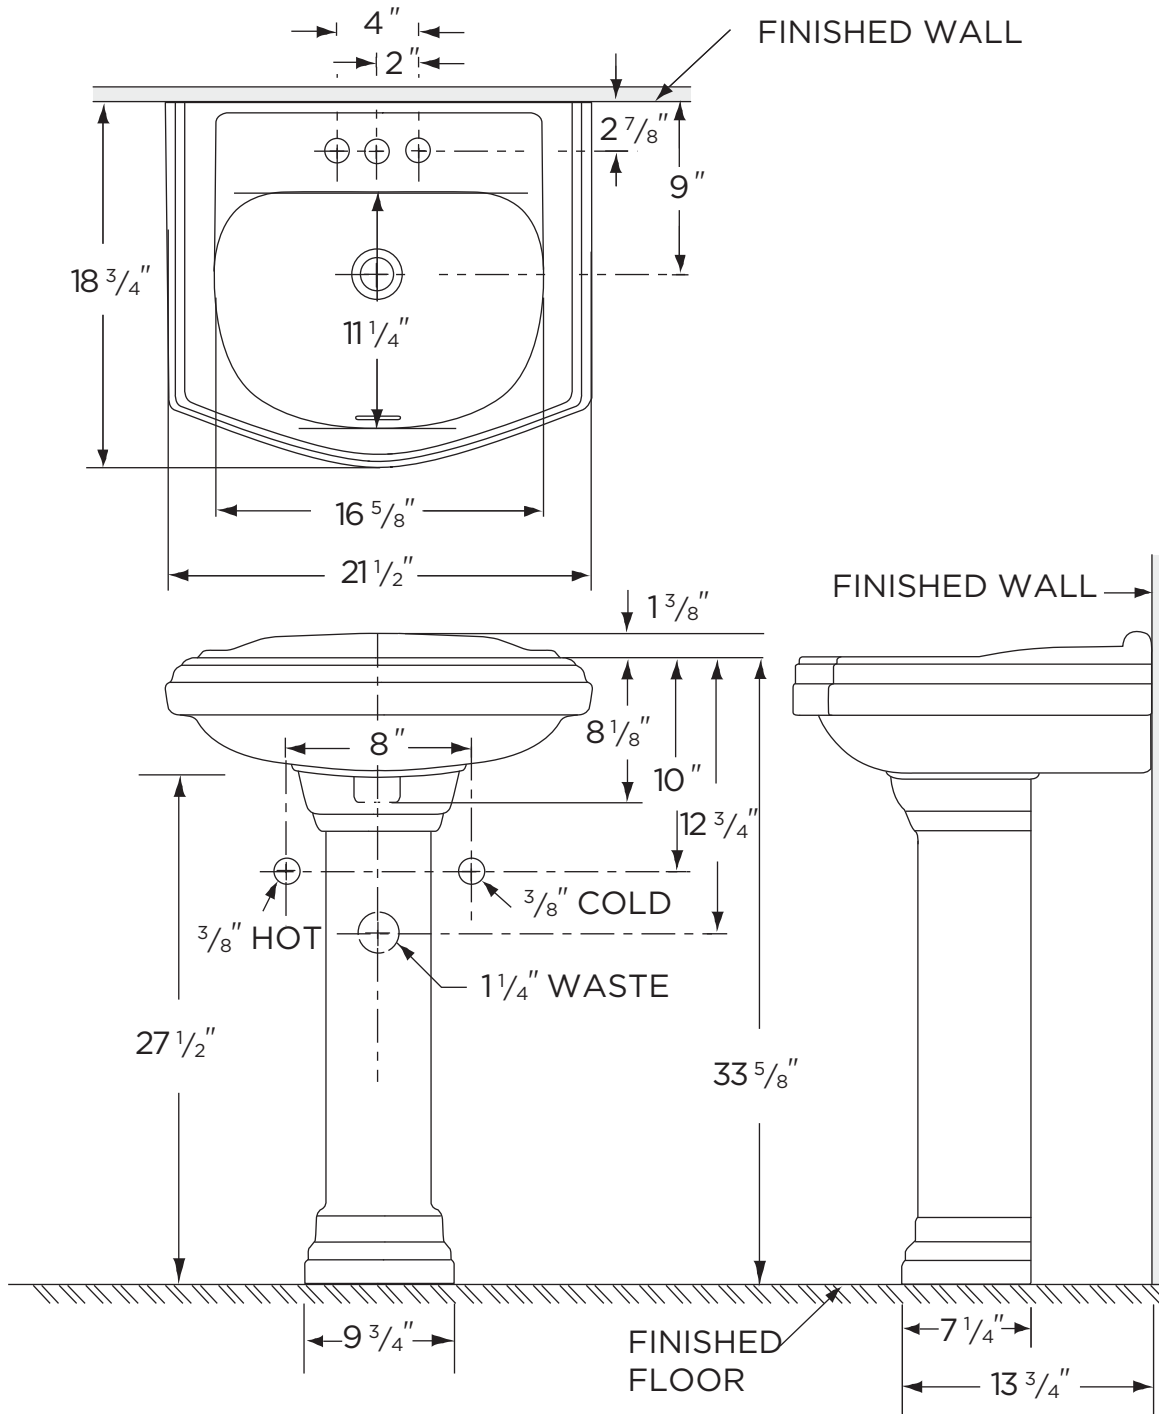

- 21 1/2" x 18 3/4" Pedestal Lavatory
- 4" Centers (22-565)
- 8" Centers (22-569)
- 1 1/2" backsplash
- Concealed front overflow
- White, Bone and Biscuit

Dimensions:

Height 35"
 Width 21 1/2"
 Depth 18 3/4"
 Shipping Weight 62 lbs

Specifications: Lavatory—#12-565 Shown

Pedestal—#29-843

Job Name	
Date	
Model Specified	
Quantity	
Customer	
Contractor	
Architect/engineer	

www.gerberonline.com

ALLERTON™ PETITE

22-565 / 22-569

Petite Lavatory & Pedestal Unit

(Lavatory 12-565 Shown with Pedestal 29-843)

NOTES:

All dimensions are in inches.
Illustrations may not be drawn to scale.

PLUMBERS NOTE:

Provide suitable reinforcement for all wall supports.

IMPORTANT:

Dimensions of fixtures are nominal and may vary within the range of tolerances established by ASME Standard A 112.19.2.