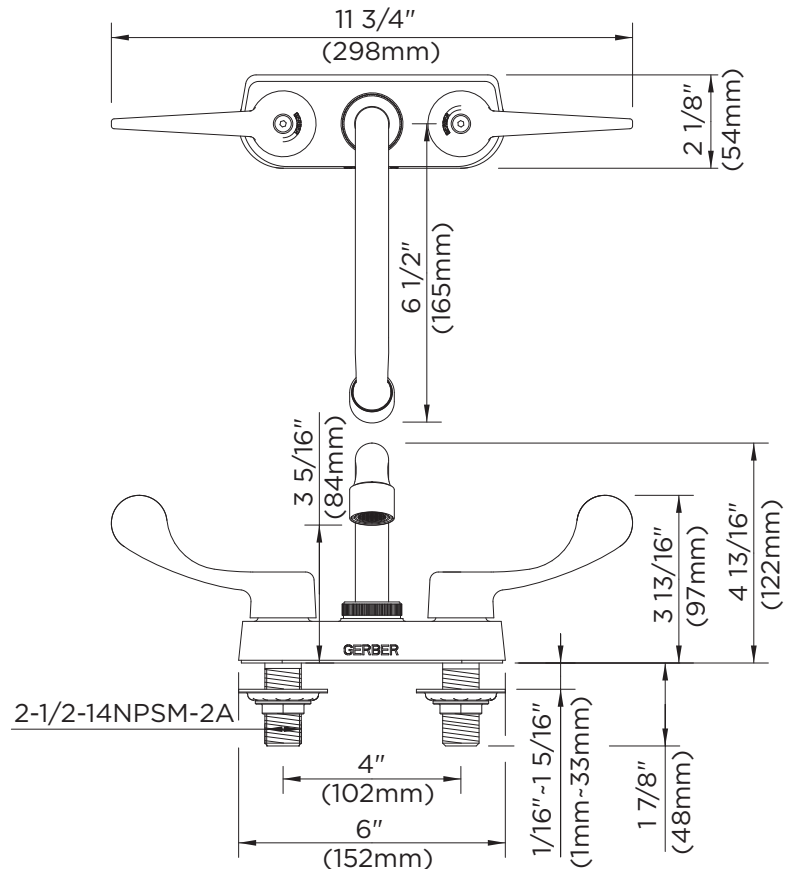

CO-44-242 Series Commercial Faucet Laundry Tub Faucet

Features:

- Solid cast brass housing
- Choice of Vandal proof Lever or Wrist blade metal handles
- Color-coded handle screws
- Ceramic cartridge
- 6-3/16" swing spout and hose adaptor
- 4" centers for mounting
- Vandal Proof 2.2 gpm (8.3 L/min) @ 60 psi maximum aerator
- 1/2" NPSM supply connection w/brass connections
- Complies with ADA requirements

Standards & Certifications:

- ASME A112.18.1M
- ICC/ANSI A117.1
- CSA B125
- ANSI/NSF 61
- IAPMO/cUPC
- MASS Code

Catalog Numbers:

CO-44-242 With Wrist Blade Handles

Prefixes Available:

CO = Wrist Blade Handles

Suffixes Available:

None

Job Name	
Date	
Model Specified	
Quantity	
Customer	
Contractor	
Architect/engineer	

Gerber Toll Free Technical Support: 888-648-6466
www.gerberonline.com