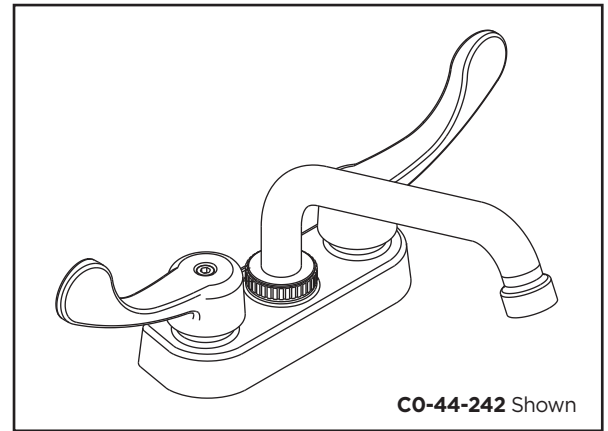

CO-44-242 Series Commercial Faucet Laundry Tub Faucet

Features:

- Solid cast brass housing
- Choice of Vandal proof Lever or Wrist blade metal handles
- Color-coded handle screws
- Ceramic cartridge
- 6-3/16" swing spout and hose adaptor
- 4" centers for mounting
- Vandal Proof 2.2 gpm (8.3 L/min) @ 60 psi maximum aerator
- 1/2" NPSM supply connection w/brass connections
- Complies with ADA requirements

Standards & Certifications:

- ASME A112.18.1M
- ICC/ANSI A117.1
- CSA B125
- ANSI/NSF 61
- IAPMO/cUPC
- MASS Code

Catalog Numbers:

CO-44-242 With Wrist Blade Handles

Prefixes Available:

CO = Wrist Blade Handles

Suffixes Available:

None

Job Name	
Date	
Model Specified	
Quantity	
Customer	
Contractor	
Architect/engineer	

Gerber Toll Free Technical Support: 888-648-6466
www.gerberonline.com