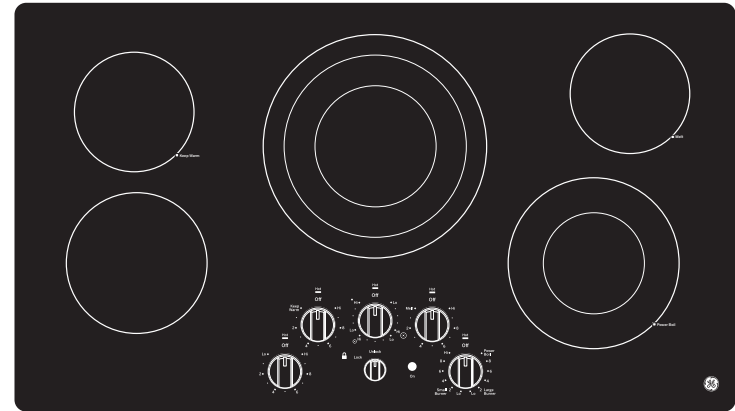

JEP5036DT

GE 36" Built-In Knob Control Electric Cooktop

FEATURES AND BENEFITS

Easy Clean Surface

Power Boil on Tri-Ring Element

Additional Power Boil Dual-Ring Element (2,400W)

Keep Warm Setting

Control Lock

Hot Surface Indicator Lights

Fit Guarantee

Flexible Cooktop

Melt Setting

Model JEP5036DTBB - Black on black

GUARANTEED FIT

Replacing a similar cooktop from GE Appliances or another brand? GE cooktops are guaranteed for an exact fit or GE Appliances will pay up to $100 toward modifications.

Visit geappliances.com for more info.