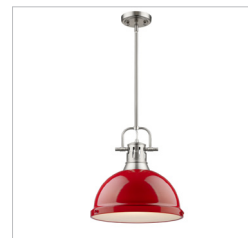

3604-L PW-RD