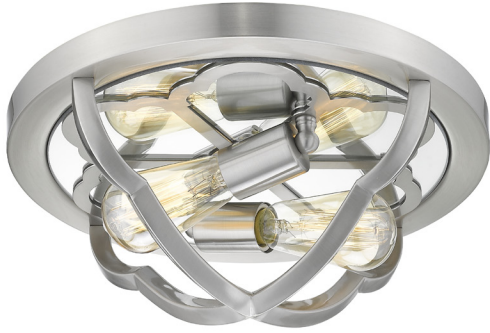

SAXON

5926-FM PW

UPC: 844375069091

2-Light Flush Mount

Composed of durable steel and finished in a smooth Pewter finish, these beautiful fixtures are available in various “window-inspired” silhouettes. Evocative of the castle’s window, all of the canopies and backplates in the collection feature reflective mirror glass segmented by the same pattern. Capture some of the beauty of the Saxon for your home with this unique collection. This Flush Mount provides widespread ambient lighting.

Fixture Finish:	Pewter	
Glass/Shade Finish:		
Materials:	Steel	
Fixture Width:	14	14
Fixture Height:	6	6
Min - Max Height:		
Glass Diameter:		
Glass Height:		
Canopy/Backplate:	16”Dia x 1”E	16”Dia x 1”E
Chain:	NA	NA
Rod:	NA	NA
Wire:	8”	8”
Bulb Type:	Incandescent, Type A	
Wattage:	2 x 60W(M)	
Voltage:	120	
Install Position:		
Approved Location:	Dry Location	

Sloped Ceiling:	No
ADA:	No
Close-to-ceiling:	Yes
Bulbs Included:	No
Dimmable:	Yes

- Mimics the Medieval-Revival architectural north-facing window
- Mirror glass canopy is dissected by a bold patterned design
- Low-Profile design