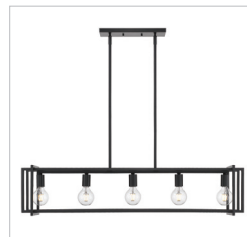

6070-LP BLK-BLK