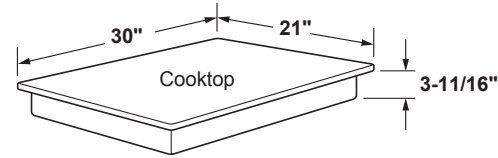

PGP7030DL/SL/BM

GE Profile™ Series 30" Built-In Gas Cooktop

DIMENSIONS AND INSTALLATION INFORMATION

AGA REQUIREMENT: All gas cooktop models require 7/16" free area below cooktop height to combustible material. Requires 18" minimum from countertop to adjacent overhead cabinets.

NOTE: If installing with a GE Profile™ Telescopic Downdraft System, consult both cooktop and downdraft installation instructions packed with product before installing. Cooktop gas/electric supply may need to be re-routed to install downdraft.

ELECTRICAL RATING: 120V, 60Hz, 5A

INSTALLATION WITH SINGLE WALL OVEN INFORMATION:

30" Gas Cooktops are approved for use over select GE 27" and 30" Wall Ovens and Warming Drawers. 30" and 36" Gas cooktops are approved for use over select 30" Wall Ovens and Warming Drawers. Refer to cooktop and wall oven/warming drawer installation instructions packed with product for current dimensional data.

INSTALLATION INFORMATION: Before installing, consult installation instructions, packed with product, for current dimensional data.

Dimension and installation information are shown in inches.
*Allow 5-3/4" depth at rear for electrical and gas connections