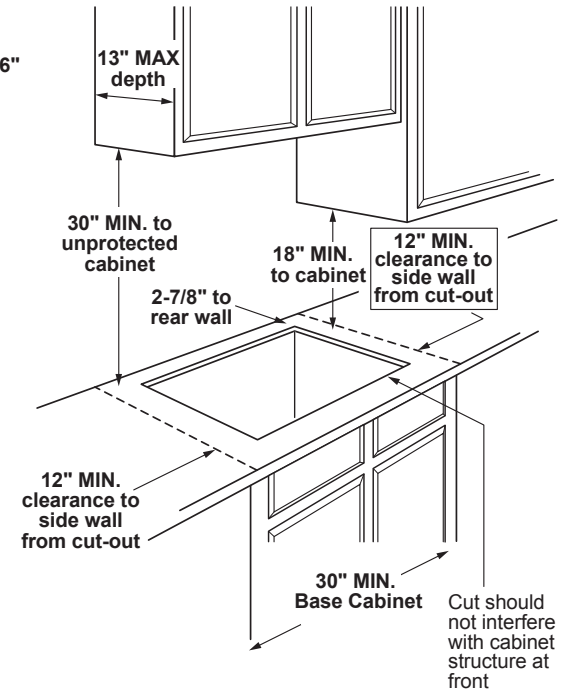

ELECTRICAL RATING: 120V, 60Hz, 5A

INSTALLATION WITH SINGLE WALL OVEN INFORMATION:

30" Gas Cooktops are approved for use over select GE 27" and 30" Wall Ovens and Warming Drawers. 30" and 36" Gas cooktops are approved for use over select 30" Wall Ovens and Warming Drawers. Refer to cooktop and wall oven/warming drawer installation instructions packed with product for current dimensional data.

INSTALLATION INFORMATION: Before installing, consult installation instructions, packed with product, for current dimensional data.

Dimension and installation information are shown in inches.
*Allow 5-3/4" depth at rear for electrical and gas connections