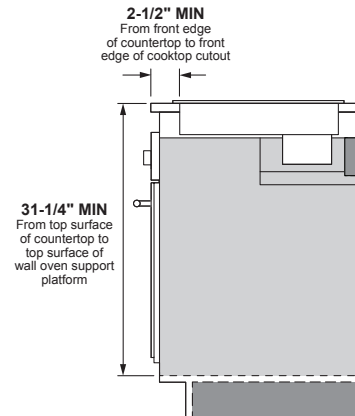

For answers to your Monogram, GE Café™ Series, GE Profile™ Series or GE Appliances product questions, visit our website at geappliances.com or call GE Answer Center® Service, 800.626.2000.