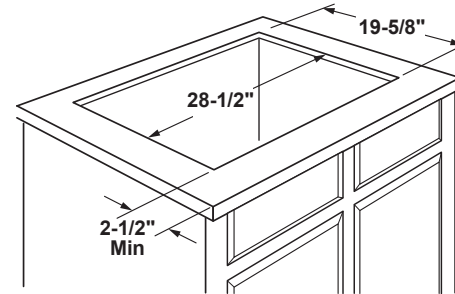

PGP7030DL/SL/BM

GE Profile™ Series 30" Built-In Gas Cooktop

DIMENSIONS AND INSTALLATION INFORMATION

AGA REQUIREMENT: All gas cooktop models require 7/16" free area below cooktop height to combustible material. Requires 18" minimum from countertop to adjacent overhead cabinets.

NOTE: If installing with a GE Profile™ Telescopic Downdraft System, consult both cooktop and downdraft installation instructions packed with product before installing. Cooktop gas/electric supply may need to be re-routed to install downdraft.

ELECTRICAL RATING: 120V, 60Hz, 5A

INSTALLATION WITH SINGLE WALL OVEN INFORMATION:

30" Gas Cooktops are approved for use over select GE 27" and 30" Wall Ovens and Warming Drawers. 30" and 36" Gas cooktops are approved for use over select 30" Wall Ovens and Warming Drawers. Refer to cooktop and wall oven/warming drawer installation instructions packed with product for current dimensional data.

INSTALLATION INFORMATION: Before installing, consult installation instructions, packed with product, for current dimensional data.

Dimension and installation information are shown in inches.
*Allow 5-3/4" depth at rear for electrical and gas connections