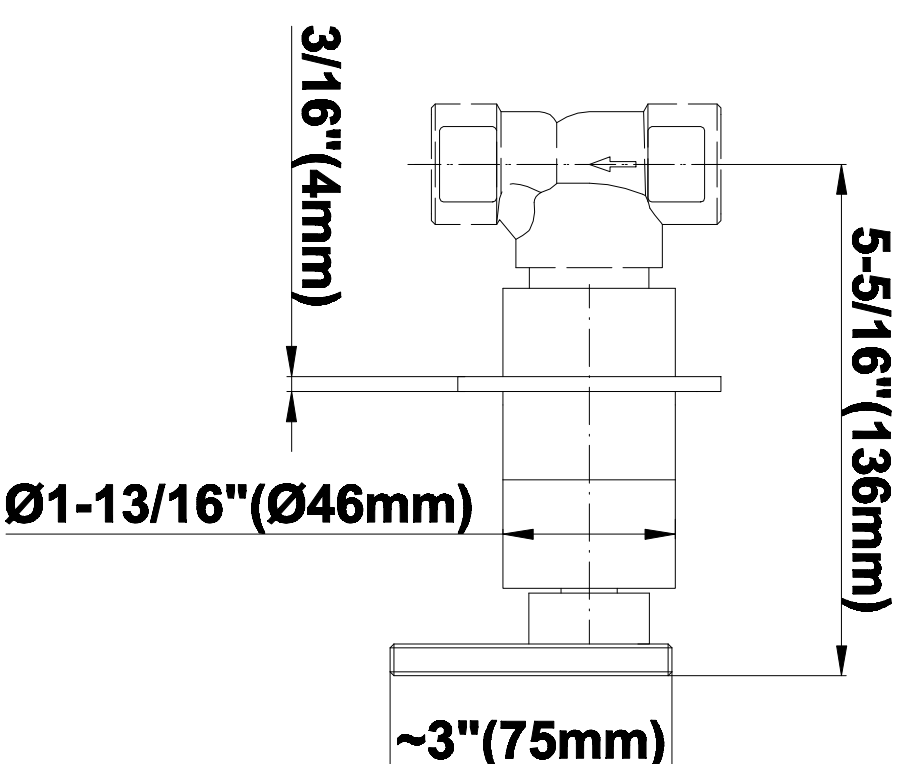

SHOWER
Contemporary Square
Thermostatic Set w/Body Sprays
& Handshower (Rough & Trim)
GC1.231A-LM31S

GRAFF[®]

Information

- 8" Rain Showerhead with 12" Ceiling-Mounted Shower Arm
- Square Body Sprays w/Solid Brass Swivel Head (3 pieces)
- Handshower Set w/Wall Bracket and Multi-function Handshower
- 3/4" Thermostatic Valve
- Stop/Volume Control Valves (3 pieces)
- Flow rates: showerhead \leq 1.8 max gpm, handshower \leq 1.5 max gpm, body sprays \leq 1.5 max gpm each
- Optional Extension Kit

Finishes

Polished
Chrome

Steelnox®
(Satin Nickel)

G-8095

SHOWER
8" Square Brass Showerhead
G-8438

GRAFF®

Information

- 1/4" thick
- 144 no-clog, easy-clean rubber spray nozzles
- Recommended use with ceiling shower arm
- Recommended for use at no more than 10 degrees tilt
- Showerhead flow rate ≤ 1.8 max gpm
- CALGreen

Finishes

Polished
Chrome

SteelInox®
(Satin Nickel)

G-8438

Aqua-Sense Collection
Contemporary 8" Square Showerhead

Product Features

- 1/4" thick
- 144 no-clog, easy-clean rubber spray nozzles
- Showerhead flow rate ≤ 1.8 max gpm