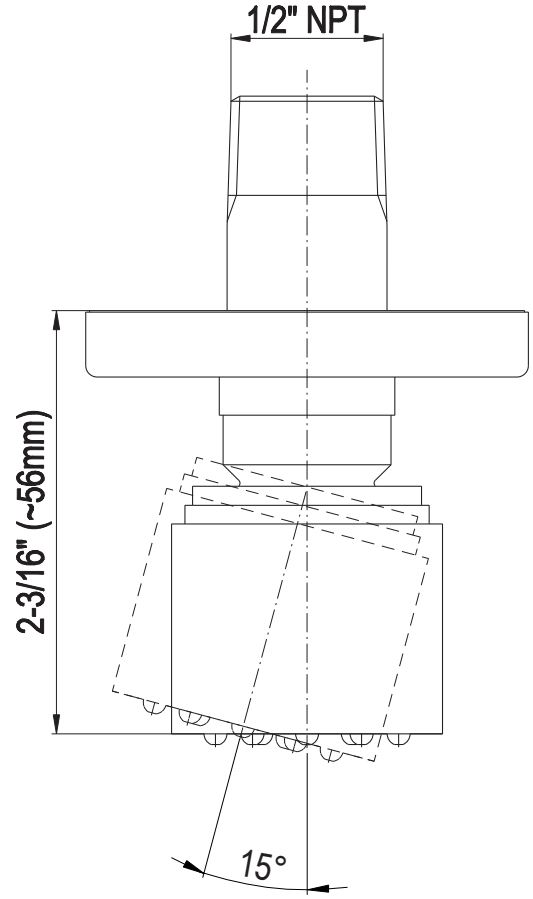

SHOWER
Contemporary Square
Thermostatic Set w/Body Sprays
& Handshower (Rough & Trim)
GC1.231A-LM31S

GRAFF[®]

Information

- 8" Rain Showerhead with 12" Ceiling-Mounted Shower Arm
- Square Body Sprays w/Solid Brass Swivel Head (3 pieces)
- Handshower Set w/Wall Bracket and Multi-function Handshower
- 3/4" Thermostatic Valve
- Stop/Volume Control Valves (3 pieces)
- Flow rates: showerhead \leq 1.8 max gpm, handshower \leq 1.5 max gpm, body sprays \leq 1.5 max gpm each
- Optional Extension Kit

www.graff-designs.com | phone: 800-954-4723

SHOWER
Square body Spray with Solid
Brass Swivel Head
G-8490

GRAFF®

Information

- 12 no-clog, easy-clean silicon jets
- Metal ball-joint allows for angle adjustment of body spray
- Brass wall escutcheon
- 1/2" NPT male thread inlet
- Body spray flow rate ≤ 1.5 max gpm

Finishes

Polished
Chrome

Steelnox®
(Satin Nickel)

Square Body Spray G-8490

SHOWER
Contemporary 12" Ceiling Shower
Arm
G-8542

GRAFF®

Information

- Includes arm and solid square flange
- 1/2" NPT male thread inlet
- For use with all showerheads