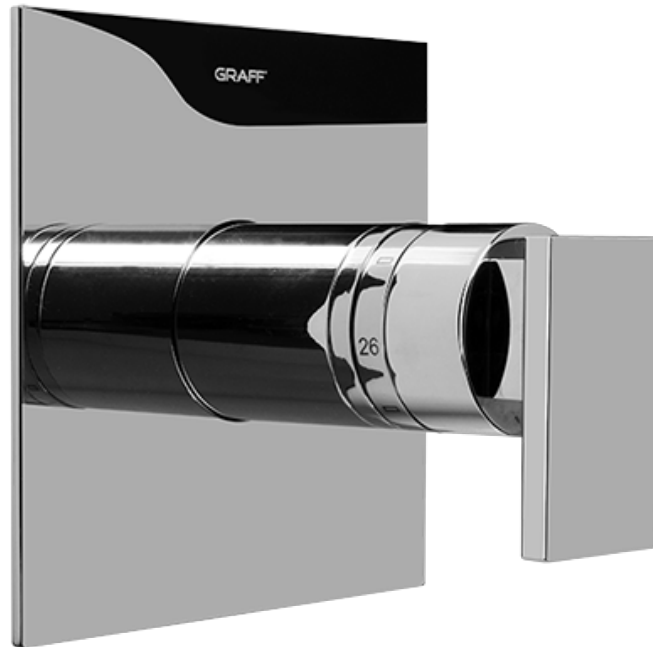

SHOWER
Contemporary Square
Thermostatic Set w/Body Sprays
& Handshower (Rough & Trim)
GC1.231A-LM31S

GRAFF[®]

Information

- 8" Rain Showerhead with 12" Ceiling-Mounted Shower Arm
- Square Body Sprays w/Solid Brass Swivel Head (3 pieces)
- Handshower Set w/Wall Bracket and Multi-function Handshower
- 3/4" Thermostatic Valve
- Stop/Volume Control Valves (3 pieces)
- Flow rates: showerhead \leq 1.8 max gpm, handshower \leq 1.5 max gpm, body sprays \leq 1.5 max gpm each
- Optional Extension Kit

SHOWER
Rough
G-8005

GRAFF®

Information

- 18.4 gpm @ 60 psi
- 3/4" universal inlets/outlets with female threads
- Built-in service stops
- Complete serviceability from front of all units
- Supplied with protective plastic cover
- Thermostatic valve uses a paraffin wax cartridge

Finishes

Polished
Chrome

Steelnox®
(Satin Nickel)

SHOWER
Solar/Structure SOLID Trim Plate
w/Handle
G-8041-LM31S-T

GRAFF®

Information

- Single metal handle
- Decorative trim plate
- Use with G-8000 or G-8005 thermostatic rough valve
- To complete package, you must order rough valve
- ADA

Finishes

Polished
Chrome

SteeInox[®]
(Satin Nickel)

SHOWER
Solar SOLID Trim Plate w/Handle
G-8095-LM31S-T

GRAFF®

Information

- Single metal handle
- Decorative trim plate
- Use with G-8070 or G-8075 thermostatic stop/volume control rough valve
- To complete package, you must order rough valve
- ADA