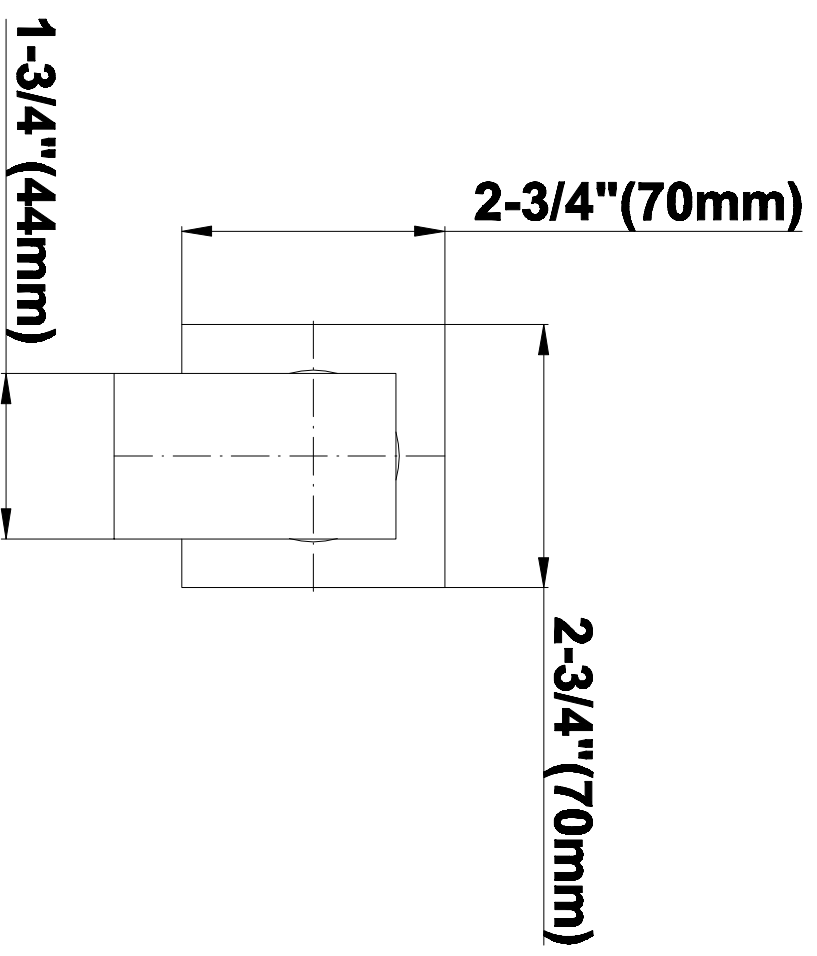

SHOWER
Contemporary Square
Thermostatic Set w/Body Sprays
& Handshower (Rough & Trim)
GC1.231A-LM31S

GRAFF[®]

Information

- 8" Rain Showerhead with 12" Ceiling-Mounted Shower Arm
- Square Body Sprays w/Solid Brass Swivel Head (3 pieces)
- Handshower Set w/Wall Bracket and Multi-function Handshower
- 3/4" Thermostatic Valve
- Stop/Volume Control Valves (3 pieces)
- Flow rates: showerhead \leq 1.8 max gpm, handshower \leq 1.5 max gpm, body sprays \leq 1.5 max gpm each
- Optional Extension Kit

Finishes

Polished
Chrome

Steelnox®
(Satin Nickel)

G-8095

SHOWER
8" Square Brass Showerhead
G-8438

GRAFF®

Information

- 1/4" thick
- 144 no-clog, easy-clean rubber spray nozzles
- Recommended use with ceiling shower arm
- Recommended for use at no more than 10 degrees tilt
- Showerhead flow rate ≤ 1.8 max gpm
- CALGreen

Finishes

Polished
Chrome

SteelInox®
(Satin Nickel)

G-8438

Aqua-Sense Collection
Contemporary 8" Square Showerhead

Product Features

- 1/4" thick
- 144 no-clog, easy-clean rubber spray nozzles
- Showerhead flow rate ≤ 1.8 max gpm