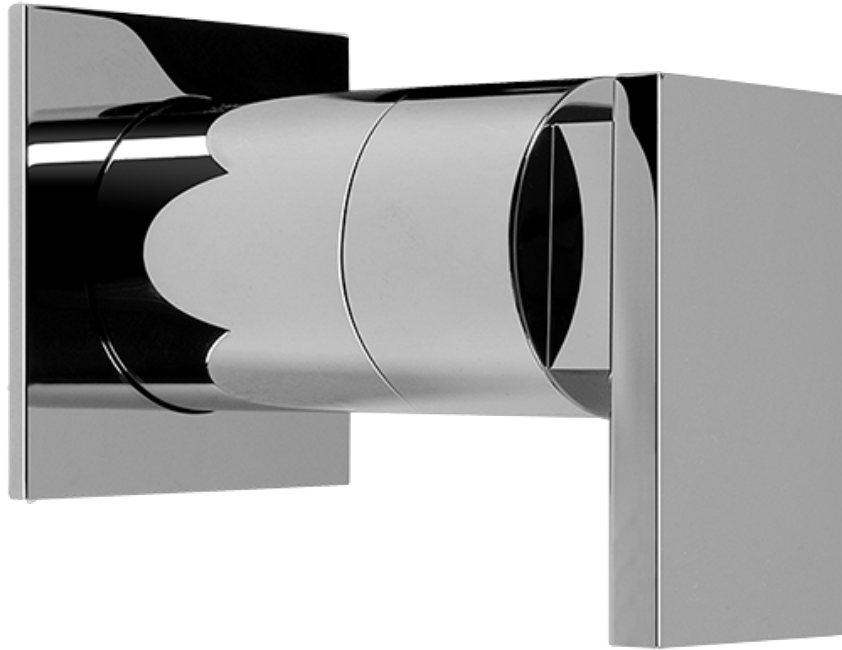

SHOWER
Contemporary Square
Thermostatic Set w/Body Sprays
& Handshower (Rough & Trim)
GC1.231A-LM31S

GRAFF[®]

Information

- 8" Rain Showerhead with 12" Ceiling-Mounted Shower Arm
- Square Body Sprays w/Solid Brass Swivel Head (3 pieces)
- Handshower Set w/Wall Bracket and Multi-function Handshower
- 3/4" Thermostatic Valve
- Stop/Volume Control Valves (3 pieces)
- Flow rates: showerhead \leq 1.8 max gpm, handshower \leq 1.5 max gpm, body sprays \leq 1.5 max gpm each
- Optional Extension Kit

Finishes

Polished
Chrome

Steelnox®
(Satin Nickel)

SHOWER
Solar/Structure SOLID Trim Plate
w/Handle
G-8041-LM31S-T

GRAFF®

Information

- Single metal handle
- Decorative trim plate
- Use with G-8000 or G-8005 thermostatic rough valve
- To complete package, you must order rough valve
- ADA

Finishes

Polished
Chrome

SteeInox[®]
(Satin Nickel)

SHOWER
Solar SOLID Trim Plate w/Handle
G-8095-LM31S-T

GRAFF®

Information

- Single metal handle
- Decorative trim plate
- Use with G-8070 or G-8075 thermostatic stop/volume control rough valve
- To complete package, you must order rough valve
- ADA

Finishes

Polished
Chrome

Steelnox®
(Satin Nickel)

G-8095

SHOWER
8" Square Brass Showerhead
G-8438

GRAFF®

Information

- 1/4" thick
- 144 no-clog, easy-clean rubber spray nozzles
- Recommended use with ceiling shower arm
- Recommended for use at no more than 10 degrees tilt
- Showerhead flow rate ≤ 1.8 max gpm
- CALGreen