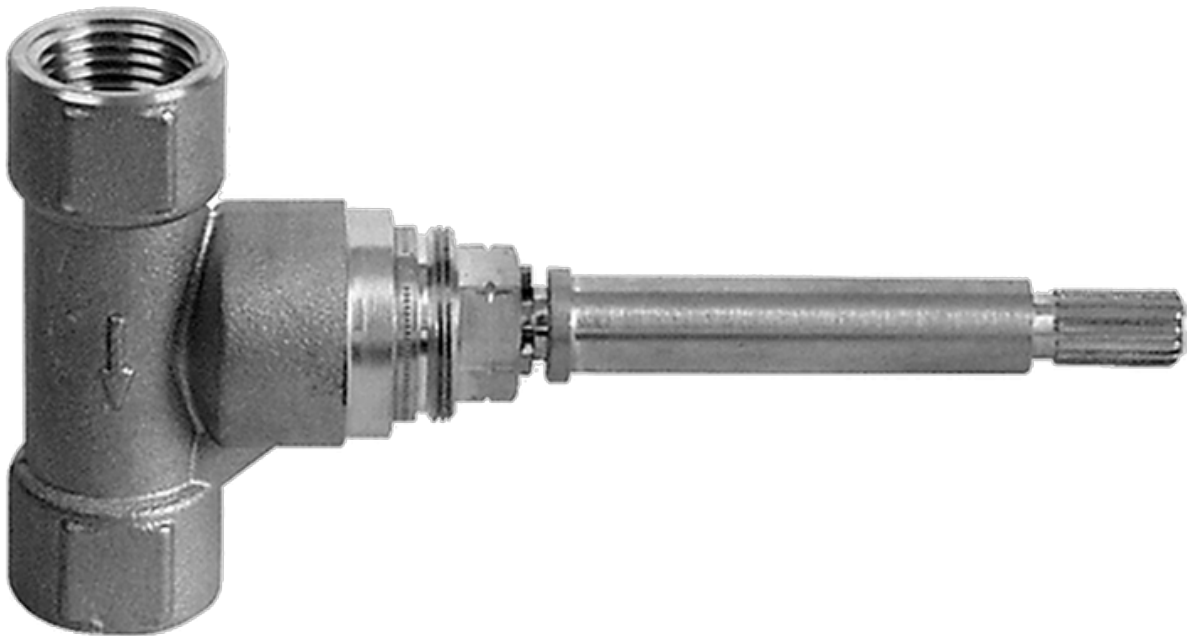

SHOWER
Square Thermostatic Ski Shower
Set w/Body Sprays &
Handshowers (Rough & Trim)
GE1.130A-LM40S

GRAFF®

Information

- 3/4" Thermostatic Valve
- Showerhead with no-clog, easy-clean spray nozzles
- Swivel Body Sprays (4 pieces)
- Handshower Set w/Wall Bracket with Multi-function Handshower
- Stop/Volume Control Valve
- Optional Extension Kit Available
- Flow Rates: showerhead ≤ 2.5 max gpm, handshower ≤ 1.5 max gpm

SHOWER
Rough
G-8070

GRAFF®

Information

- 1/2" universal inlets/outlets with female threads
- Supplied with protective plastic cover

Finishes

Polished
Chrome

Steelnox®
(Satin Nickel)

G-8070

1/2" Concealed Stop/Volume Control Rough Valve

Product Features

- 6.85 gpm @ 60 psi
- 1/2" universal inlets/outlets with female threads
- Supplied with protective plastic cover

Warranty

- Limited lifetime warranty

Finishes

Polished
Chrome

Steelnox[®]
(Satin Nickel)

G-8497

Shower Components

Contemporary Flush-Mount Body Spray with Solid Brass Swivel Head

Product Features

- 12 no-clog, easy-clean silicone jets
- Metal ball-joint allows for 18° angle adjustment of body spray
- Brass wall escutcheon and Flush-mounted trim
- 1/2" NPT female thread inlet
- Body spray flow rate ≤ 1.5 max gpm