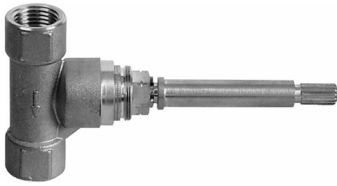

SHOWER
Square Thermostatic Ski Shower
Set w/Body Sprays &
Handshowers (Rough & Trim)
GE1.130A-LM40S

GRAFF®

Information

- 3/4" Thermostatic Valve
- Showerhead with no-clog, easy-clean spray nozzles
- Swivel Body Sprays (4 pieces)
- Handshower Set w/Wall Bracket with Multi-function Handshower
- Stop/Volume Control Valve
- Optional Extension Kit Available
- Flow Rates: showerhead ≤ 2.5 max gpm, handshower ≤ 1.5 max gpm

SHOWER
Rough
G-8070

GRAFF®

Information

- 1/2" universal inlets/outlets with female threads
- Supplied with protective plastic cover

Finishes

Polished
Chrome

Steelnox®
(Satin Nickel)

G-8070

1/2" Concealed Stop/Volume Control Rough Valve

Product Features

- 6.85 gpm @ 60 psi
- 1/2" universal inlets/outlets with female threads
- Supplied with protective plastic cover

Warranty

- Limited lifetime warranty

Finishes

Polished
Chrome

Steelnox[®]
(Satin Nickel)

G-8497

Shower Components

Contemporary Flush-Mount Body Spray with Solid Brass Swivel Head

Product Features

- 12 no-clog, easy-clean silicone jets
- Metal ball-joint allows for 18° angle adjustment of body spray
- Brass wall escutcheon and Flush-mounted trim
- 1/2" NPT female thread inlet
- Body spray flow rate ≤ 1.5 max gpm