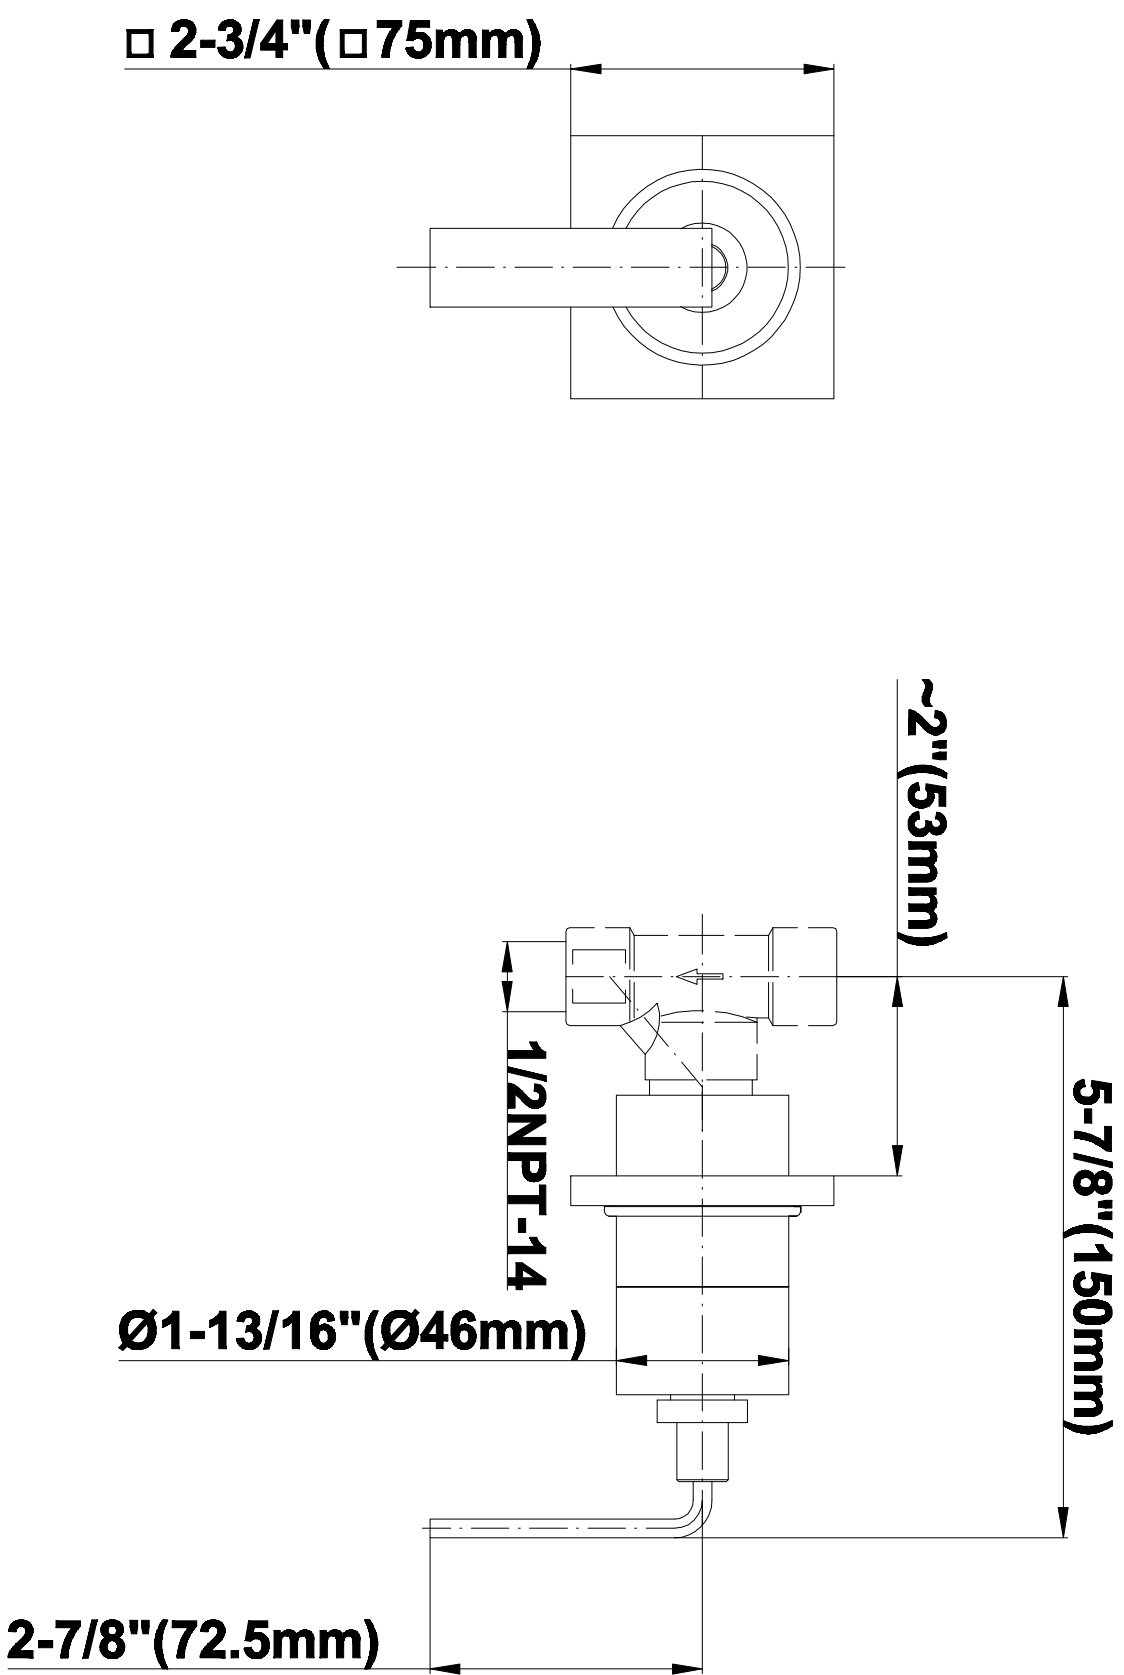

SHOWER
Square Thermostatic Ski Shower
Set w/Body Sprays &
Handshowers (Rough & Trim)
GE1.130A-LM40S

GRAFF®

Information

- 3/4" Thermostatic Valve
- Showerhead with no-clog, easy-clean spray nozzles
- Swivel Body Sprays (4 pieces)
- Handshower Set w/Wall Bracket with Multi-function Handshower
- Stop/Volume Control Valve
- Optional Extension Kit Available
- Flow Rates: showerhead ≤ 2.5 max gpm, handshower ≤ 1.5 max gpm

SHOWER
Rough
G-8070

GRAFF®

Information

- 1/2" universal inlets/outlets with female threads
- Supplied with protective plastic cover

Finishes

Polished
Chrome

Steelnox®
(Satin Nickel)

G-8070

G-8096

SHOWER
Square Flush Mount Body Spray
w/ Solid Brass Swivel Head
G-8497

GRAFF[®]

Information

- 12 no-clog, easy-clean silicon jets
- Metal ball-joint allows for 18° angle adjustment of body spray
- Brass wall escutcheon and flush-mounted trim
- 1/2" NPT female thread inlet
- Body spray flow rate \leq 1.5 max gpm

Finishes

Polished
Chrome

Steelnox[®]
(Satin Nickel)

G-8497

Shower Components

Contemporary Flush-Mount Body Spray with Solid Brass Swivel Head

Product Features

- 12 no-clog, easy-clean silicone jets
- Metal ball-joint allows for 18° angle adjustment of body spray
- Brass wall escutcheon and Flush-mounted trim
- 1/2" NPT female thread inlet
- Body spray flow rate ≤ 1.5 max gpm