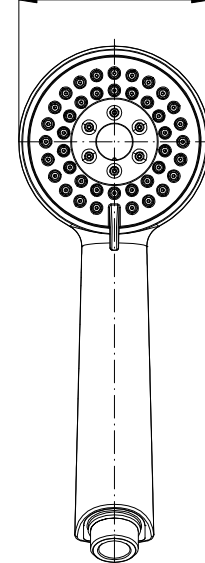

SHOWER
Square Thermostatic Ski Shower
Set w/Body Sprays &
Handshowers (Rough & Trim)
GE1.130A-LM40S

GRAFF®

Information

- 3/4" Thermostatic Valve
- Showerhead with no-clog, easy-clean spray nozzles
- Swivel Body Sprays (4 pieces)
- Handshower Set w/Wall Bracket with Multi-function Handshower
- Stop/Volume Control Valve
- Optional Extension Kit Available
- Flow Rates: showerhead ≤ 2.5 max gpm, handshower ≤ 1.5 max gpm

SHOWER
Rough
G-8070

GRAFF®

Information

- 1/2" universal inlets/outlets with female threads
- Supplied with protective plastic cover

Finishes

Polished
Chrome

Steelnox®
(Satin Nickel)

G-8070

Available Finishes

- Polished Chrome G-8664-PC
- Steelnox[®] G-8664-SN

Warranty

- Limited lifetime warranty

For complete warranty information go to <http://www.graff-faucets.com/en/info/faqs>

Ø3-5/15" (Ø84mm)