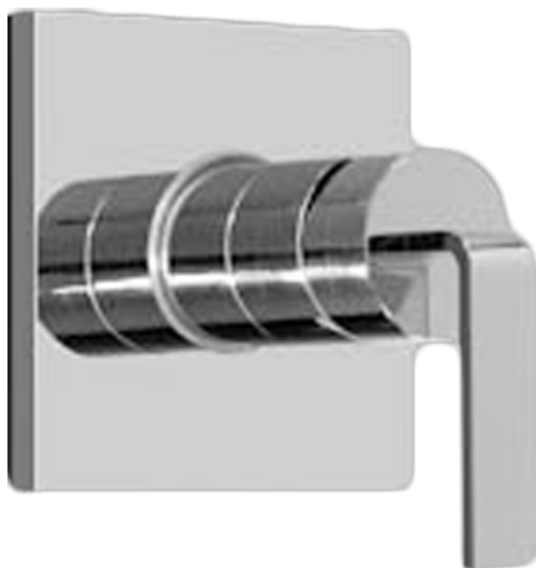

SHOWER
Stop/Volume Control Trim
G-8096-LM40S-T

GRAFF®

Information

- ADA

Finishes