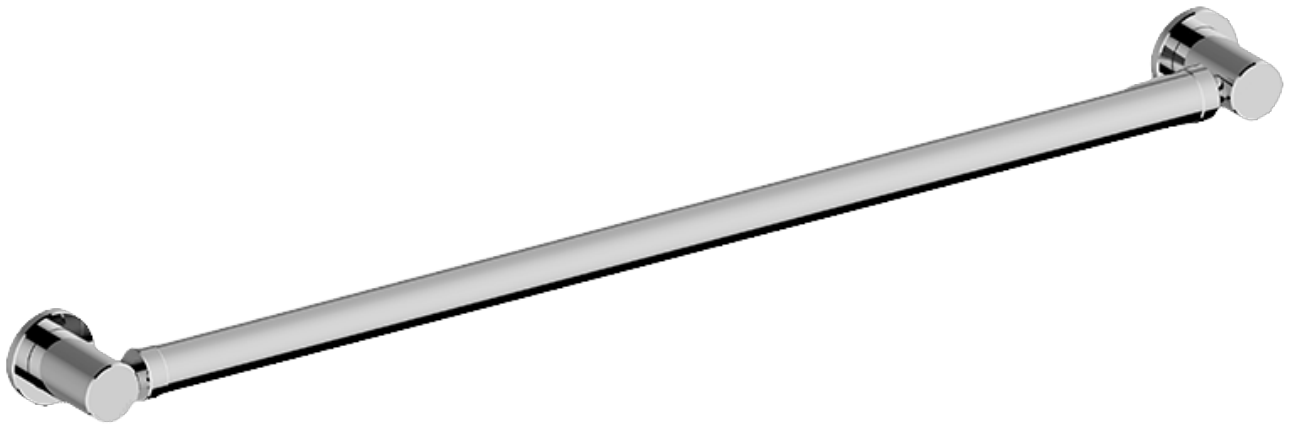

SHOWER
 Round 32" Grab Bar
G-9532

Information

- 32" center to center
- 1-1/2" distance from wall to bar
- 1-1/4" diameter
- Solid brass construction
- Mounting hardware included
- ADA compliant when installed properly
- Style options complement contemporary collections

G-9532

GRAB BAR Series