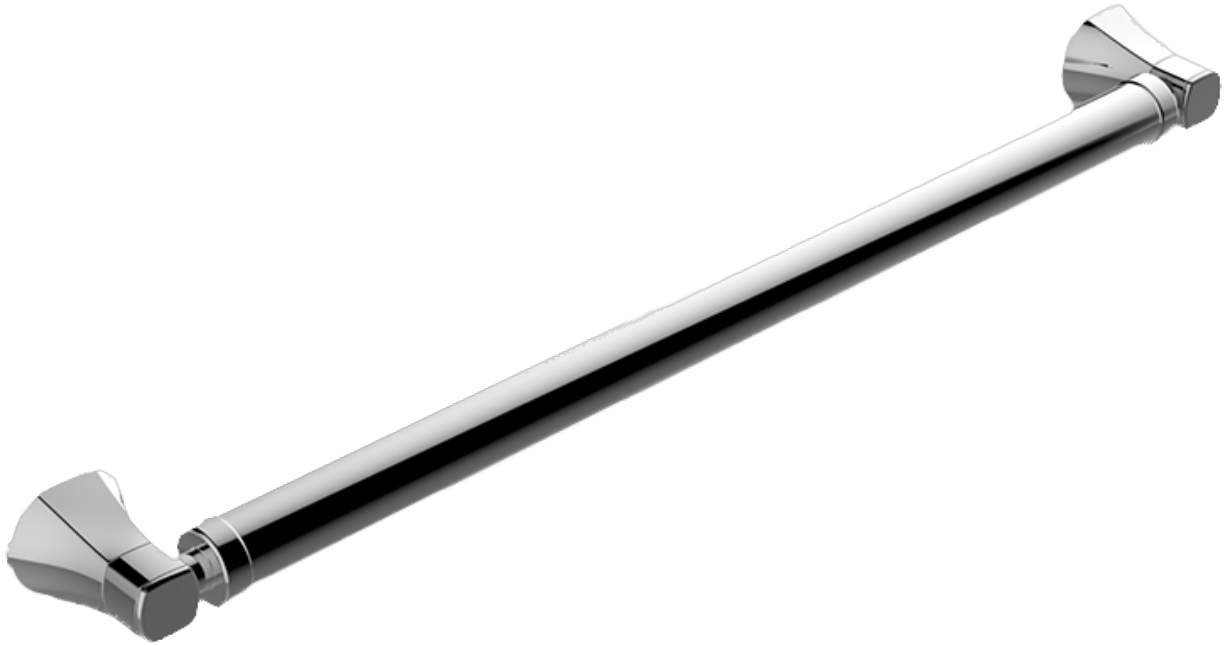

SHOWER
 Finezza DUE 24" Grab Bar
G-9424

Information

- 24" center to center
- 1-1/2" distance from wall to bar
- 1-1/4" diameter
- Solid brass construction
- Mounting hardware included
- ADA compliant when installed properly
- Style options complement Finezza DUE collection

Finishes

G-9424

Finezza DUE Collection

24" Grab Bar

GRAFF[®]
CUTTING EDGE DESIGN

Product Features

- 24" center to center
- 1-1/2" distance from wall to bar
- 1-1/4" diameter
- Solid brass construction
- Mounting hardware included
- ADA compliant when installed properly
- Style options complement Finezza DUE collection