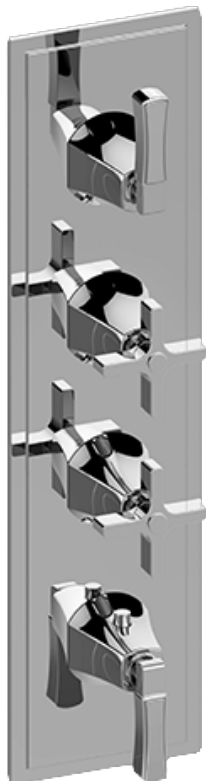

SHOWER  
 Finezza DUE Thermostatic 4-Hole  
 Trim Plate and Handle  
**G-8179-2L2C-T**

**Information**

- Four metal handles
- Decorative trim plate
- Use with G-8006 and G-8076, G-8052 or G-8053 thermostatic rough valves
- To complete package, you must order rough valves

# G-8179-2L2C-T

Finezza DUE Collection

Thermostatic 4-Hole Trim Plate and Handle

**GRAFF**<sup>®</sup>  
CUTTING EDGE DESIGN

## Product Features

- Four metal handles
- Decorative trim plate
- Use with G-8006 and G-8076, G-8052 or G-8053 thermostatic rough valves
- To complete package, you must order rough valves