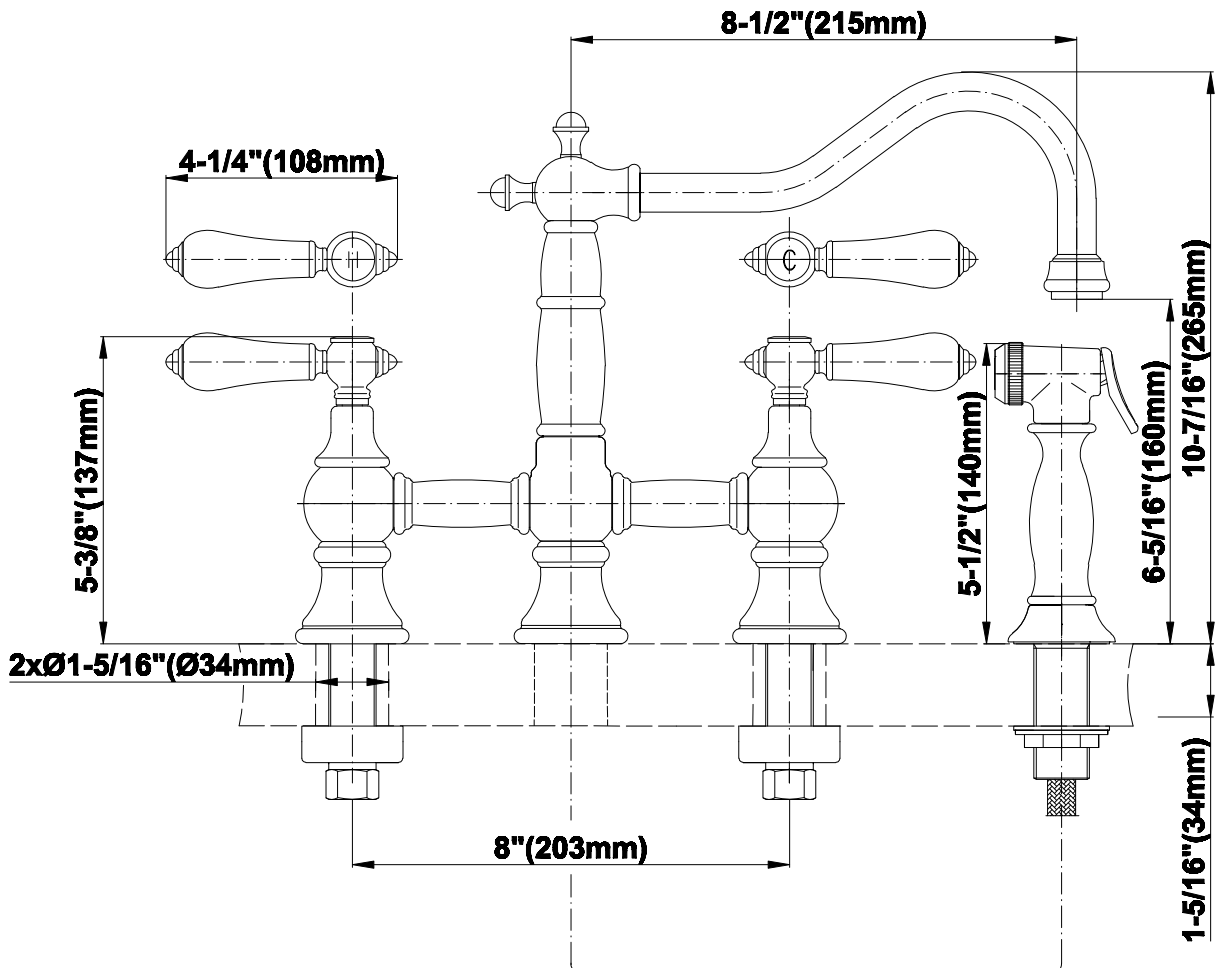

The measurements shown are for reference only. Products and specifications shown are subject to change without notice. Revised 09/2012.

www.graff-faucets.com | phone: 800-954-4723