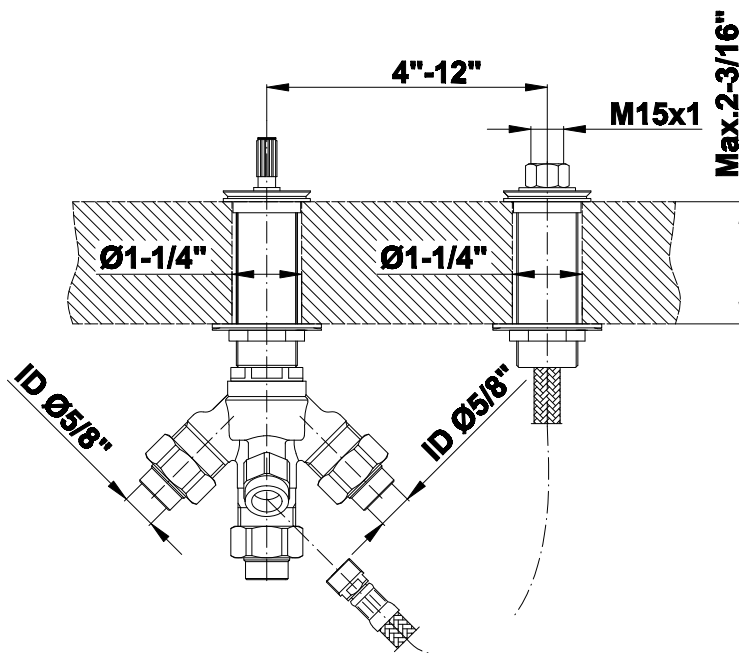

BATHROOM
Finezza UNO Roman Tub Set
G-6851-C15B

GRAFF®

Information

- Aerated flow rate ~7 gpm @45 psi
- Deck-mounted handshower and diverter set included
- Optional in-line pressure balancing valve
- ADA

G-6851-C15B-T

Information

- 3/4" male NPT inlets
- Quick connect tub spout

Finishes

G-1037
Rough Valve

Product Features

- 3/4" male NPT inlets
- Quick connect tub spout

Warranty

- Limited lifetime warranty

- Limited lifetime warranty

For complete warranty information go to: www.graff-faucets.com/en/info/faqs

Information

- Aerated Flow Rate ~7 gpm @45 psi
- Matching deck-mounted handshower & diverter set available