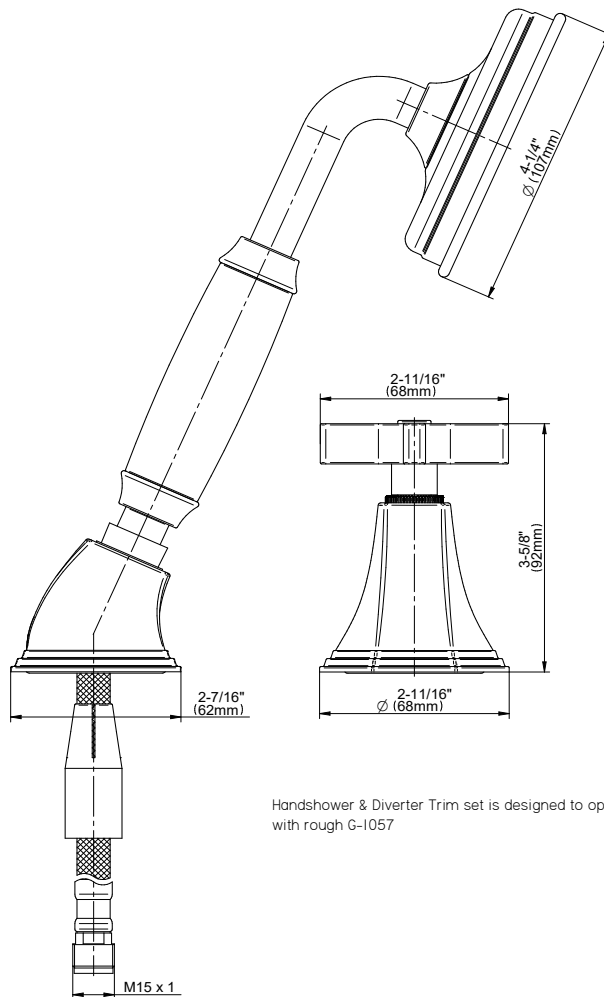

The measurements shown are for reference only. Products and specifications shown are subject to change without notice. Revised 01/2017

www.graff-faucets.com | phone: 800-954-4723