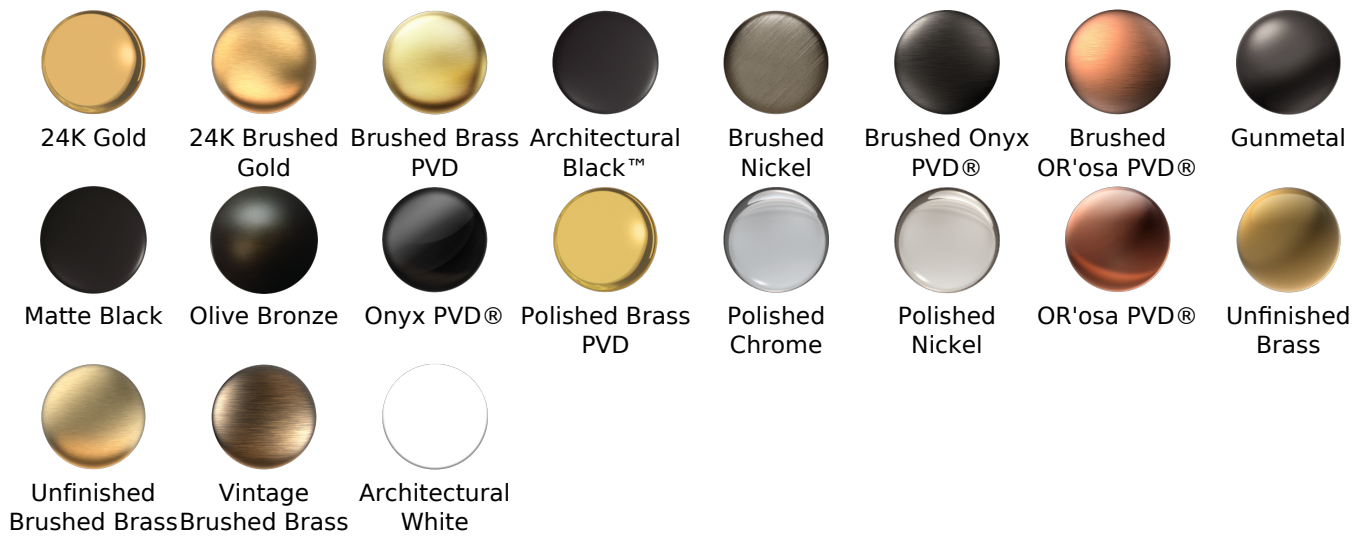

Finishes

G-6850-C15B-T

FINEZZA UNO Series

BATHROOM
 Finezza UNO Deck-Mounted
 Handshower & Diverter Set
G-6855-C15B

GRAFF®

Information

- Matches G-6850-C15B Roman tub set
- Handshower hose included

Finishes

							
24K Gold	24K Brushed Gold	Brushed Brass PVD	Architectural Black™	Brushed Nickel	Brushed Onyx PVD®	Brushed OR'osa PVD®	Gunmetal
							
Matte Black	Olive Bronze	Onyx PVD®	Polished Brass PVD	Polished Chrome	Polished Nickel	OR'osa PVD®	Unfinished Brass
							
Unfinished Brushed Brass	Vintage Brushed Brass	Architectural White					