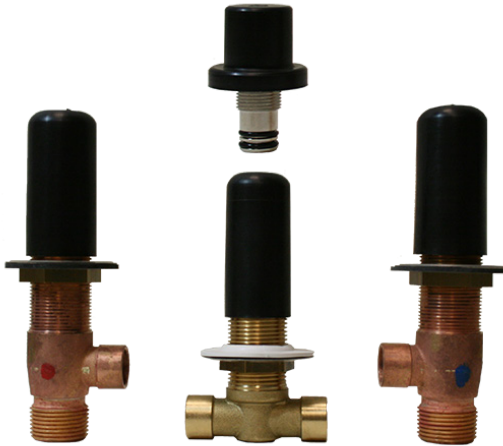

BATHROOM
Finezza UNO Roman Tub Set
G-6851-C15B

GRAFF®

Information

- Aerated flow rate ~7 gpm @45 psi
- Deck-mounted handshower and diverter set included
- Optional in-line pressure balancing valve
- ADA

G-6851-C15B-T

Information

- 3/4" male NPT inlets
- Quick connect tub spout

Finishes

G-1037
Rough Valve

Product Features

- 3/4" male NPT inlets
- Quick connect tub spout

Warranty

- Limited lifetime warranty

- Limited lifetime warranty

For complete warranty information go to: www.graff-faucets.com/en/info/faqs

Information

- Aerated Flow Rate ~7 gpm @45 psi
- Matching deck-mounted handshower & diverter set available

Finishes

G-6850-C15B-T

FINEZZA UNO Series

BATHROOM
 Finezza UNO Deck-Mounted
 Handshower & Diverter Set
G-6855-C15B

GRAFF®

Information

- Matches G-6850-C15B Roman tub set
- Handshower hose included

Finishes