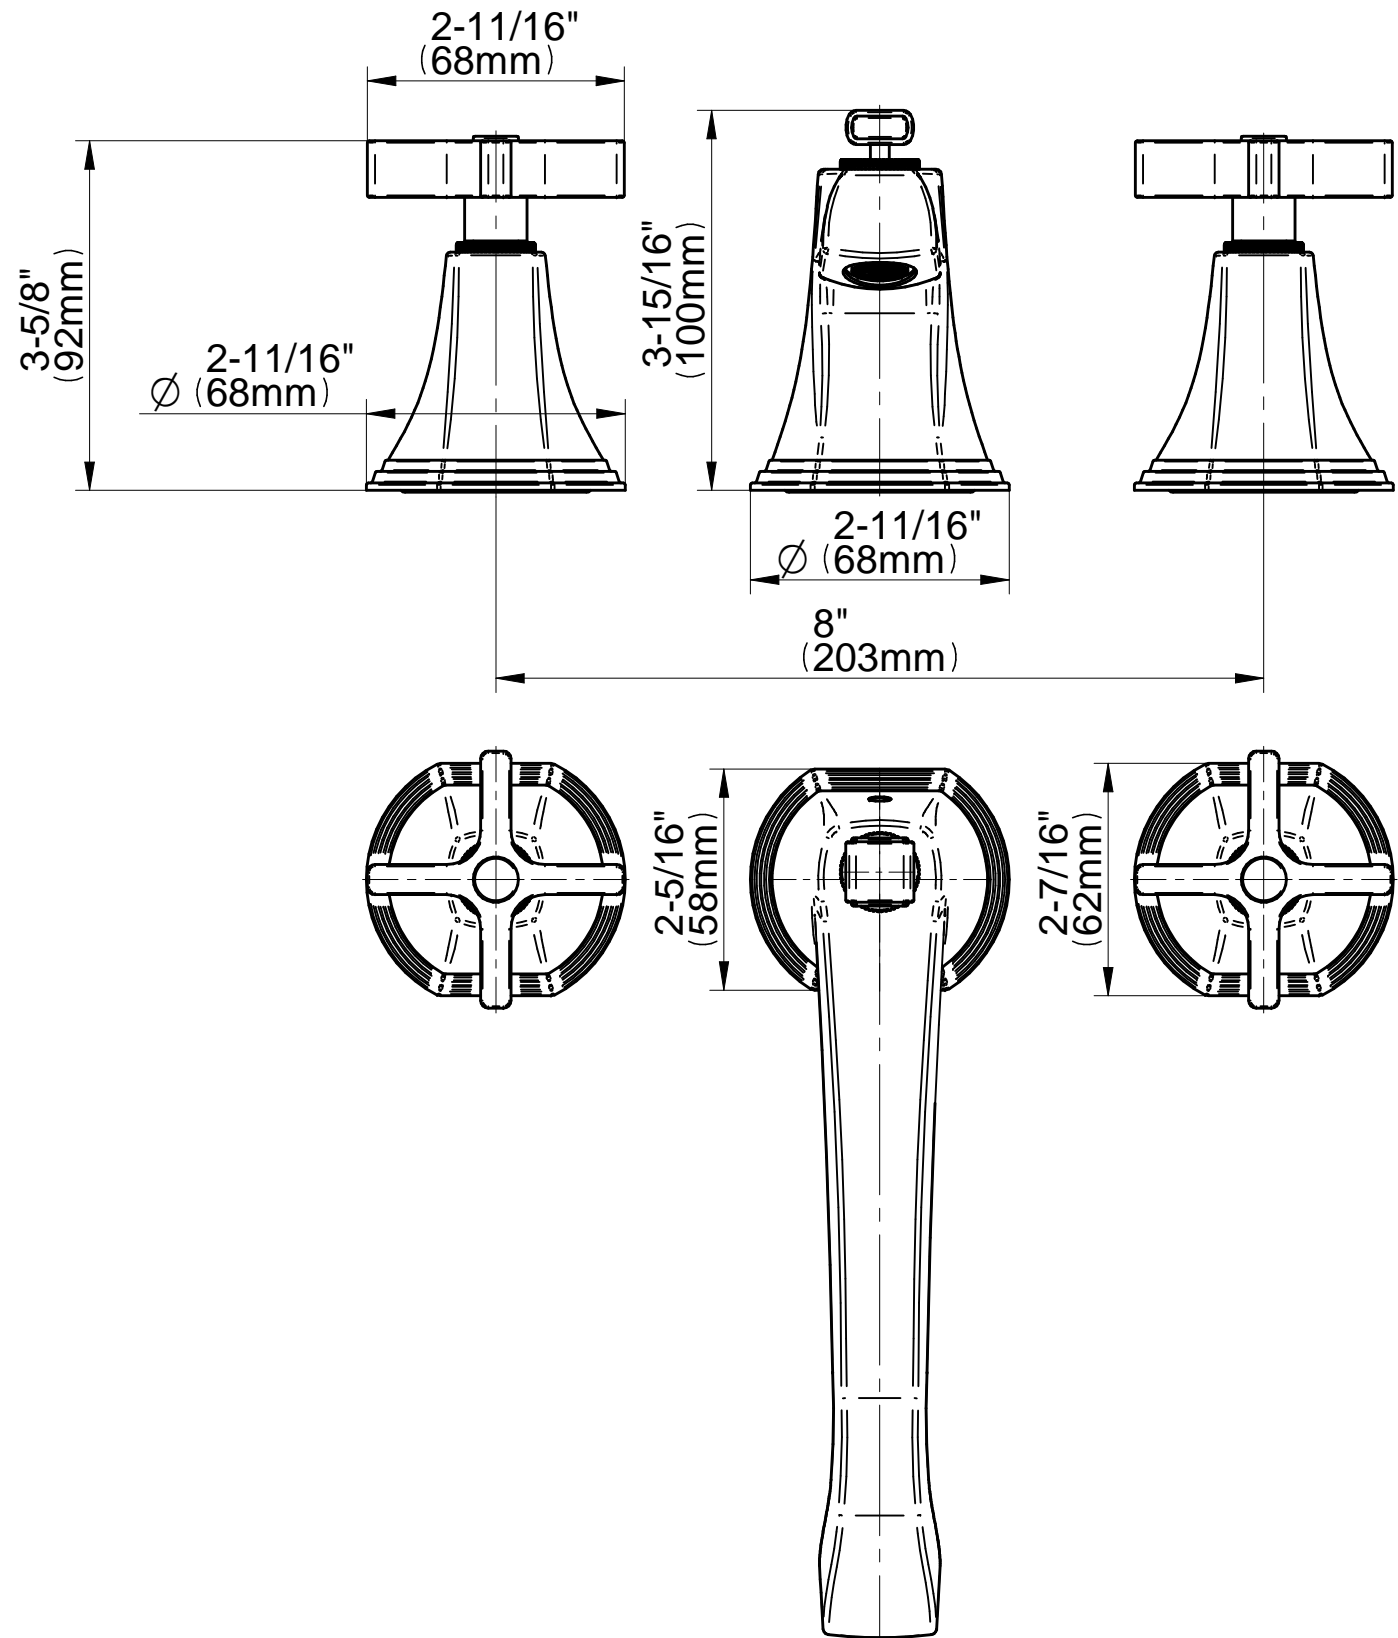

BATHROOM
Finezza UNO Roman Tub Set
G-6851-C15B

GRAFF®

Information

- Aerated flow rate ~7 gpm @45 psi
- Deck-mounted handshower and diverter set included
- Optional in-line pressure balancing valve
- ADA

G-6851-C15B-T

Information

- 3/4" male NPT inlets
- Quick connect tub spout

Finishes

G-1037
Rough Valve

Product Features

- 3/4" male NPT inlets
- Quick connect tub spout

Warranty

- Limited lifetime warranty

- Limited lifetime warranty

For complete warranty information go to: www.graff-faucets.com/en/info/faqs

Information

- Aerated Flow Rate ~7 gpm @45 psi
- Matching deck-mounted handshower & diverter set available

Finishes

G-6850-C15B-T

FINEZZA UNO Series

BATHROOM
 Finezza UNO Deck-Mounted
 Handshower & Diverter Set
G-6855-C15B

GRAFF®

Information

- Matches G-6850-C15B Roman tub set
- Handshower hose included

Finishes