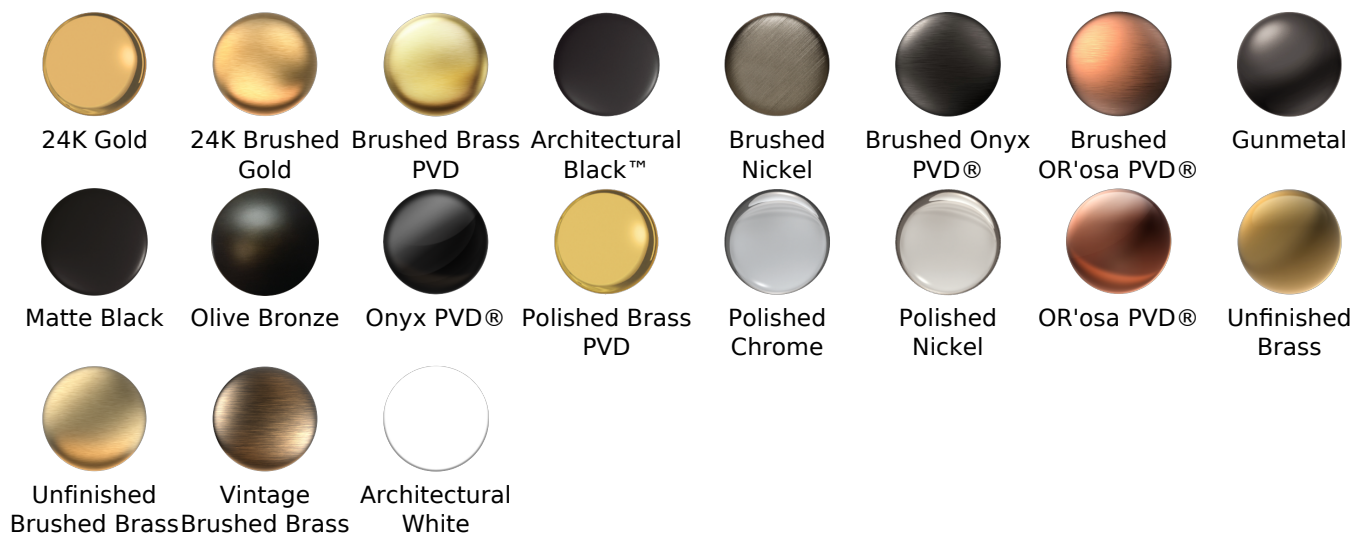

BATHROOM
Finezza UNO Roman Tub Set
G-6851-C15B

GRAFF®

Information

- Aerated flow rate ~7 gpm @45 psi
- Deck-mounted handshower and diverter set included
- Optional in-line pressure balancing valve
- ADA

G-6851-C15B-T

Information

- 3/4" male NPT inlets
- Quick connect tub spout

Finishes

G-1037
Rough Valve

Product Features

- 3/4" male NPT inlets
- Quick connect tub spout

Warranty

- Limited lifetime warranty

							
24K Gold	24K Brushed Gold	Brushed Brass PVD	Architectural Black™	Brushed Nickel	Brushed Onyx PVD®	Brushed OR'osa PVD®	Gunmetal
							
Matte Black	Olive Bronze	Onyx PVD®	Polished Brass PVD	Polished Chrome	Polished Nickel	OR'osa PVD®	Unfinished Brass
							
Unfinished Brushed Brass	Vintage Brushed Brass	Architectural White					