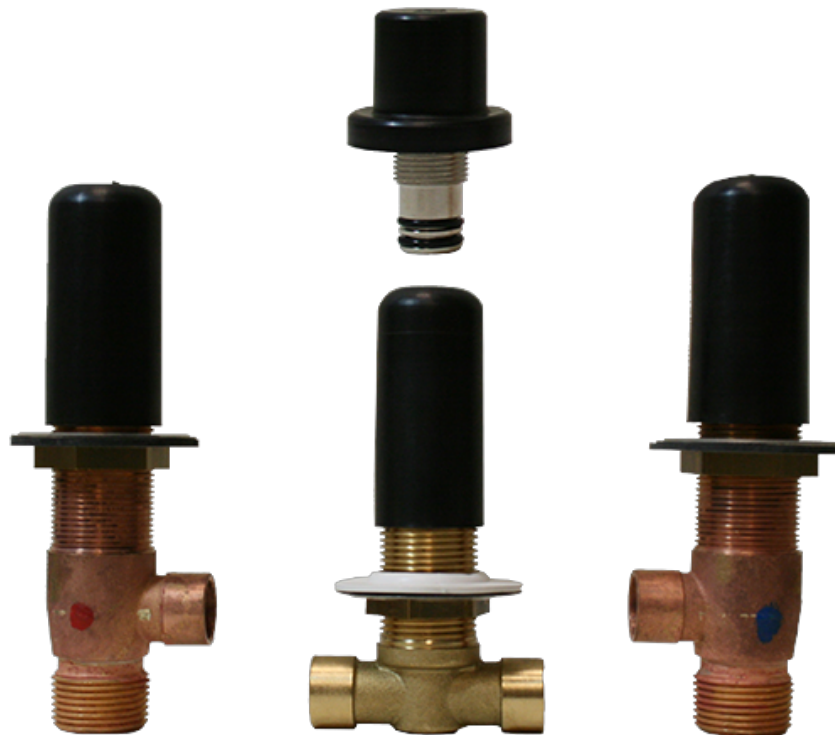

BATHROOM
Finezza UNO Roman Tub Set
G-6851-C15B

GRAFF®

Information

- Aerated flow rate ~7 gpm @45 psi
- Deck-mounted handshower and diverter set included
- Optional in-line pressure balancing valve
- ADA

G-6851-C15B-T

Information

- 3/4" male NPT inlets
- Quick connect tub spout

Finishes

G-1037
Rough Valve

Product Features

- 3/4" male NPT inlets
- Quick connect tub spout

Warranty

- Limited lifetime warranty

- Limited lifetime warranty

For complete warranty information go to: www.graff-faucets.com/en/info/faqs

Information

- Aerated Flow Rate ~7 gpm @45 psi
- Matching deck-mounted handshower & diverter set available

Finishes

G-6850-C15B-T

FINEZZA UNO Series

BATHROOM
 Finezza UNO Deck-Mounted
 Handshower & Diverter Set
G-6855-C15B

GRAFF®

Information

- Matches G-6850-C15B Roman tub set
- Handshower hose included

Finishes