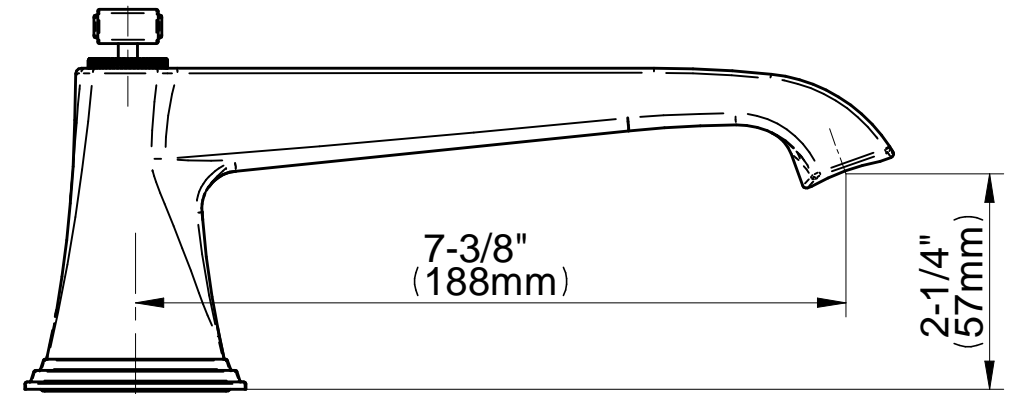

Information

- 3/4" male NPT inlets
- Quick connect tub spout

Finishes

G-1037
Rough Valve

Product Features

- 3/4" male NPT inlets
- Quick connect tub spout

Warranty

- Limited lifetime warranty

- Limited lifetime warranty

For complete warranty information go to: www.graff-faucets.com/en/info/faqs

Information

- Aerated Flow Rate ~7 gpm @45 psi
- Matching deck-mounted handshower & diverter set available

Finishes

G-6850-C15B-T

FINEZZA UNO Series

BATHROOM
 Finezza UNO Deck-Mounted
 Handshower & Diverter Set
G-6855-C15B

GRAFF®

Information

- Matches G-6850-C15B Roman tub set
- Handshower hose included

Finishes