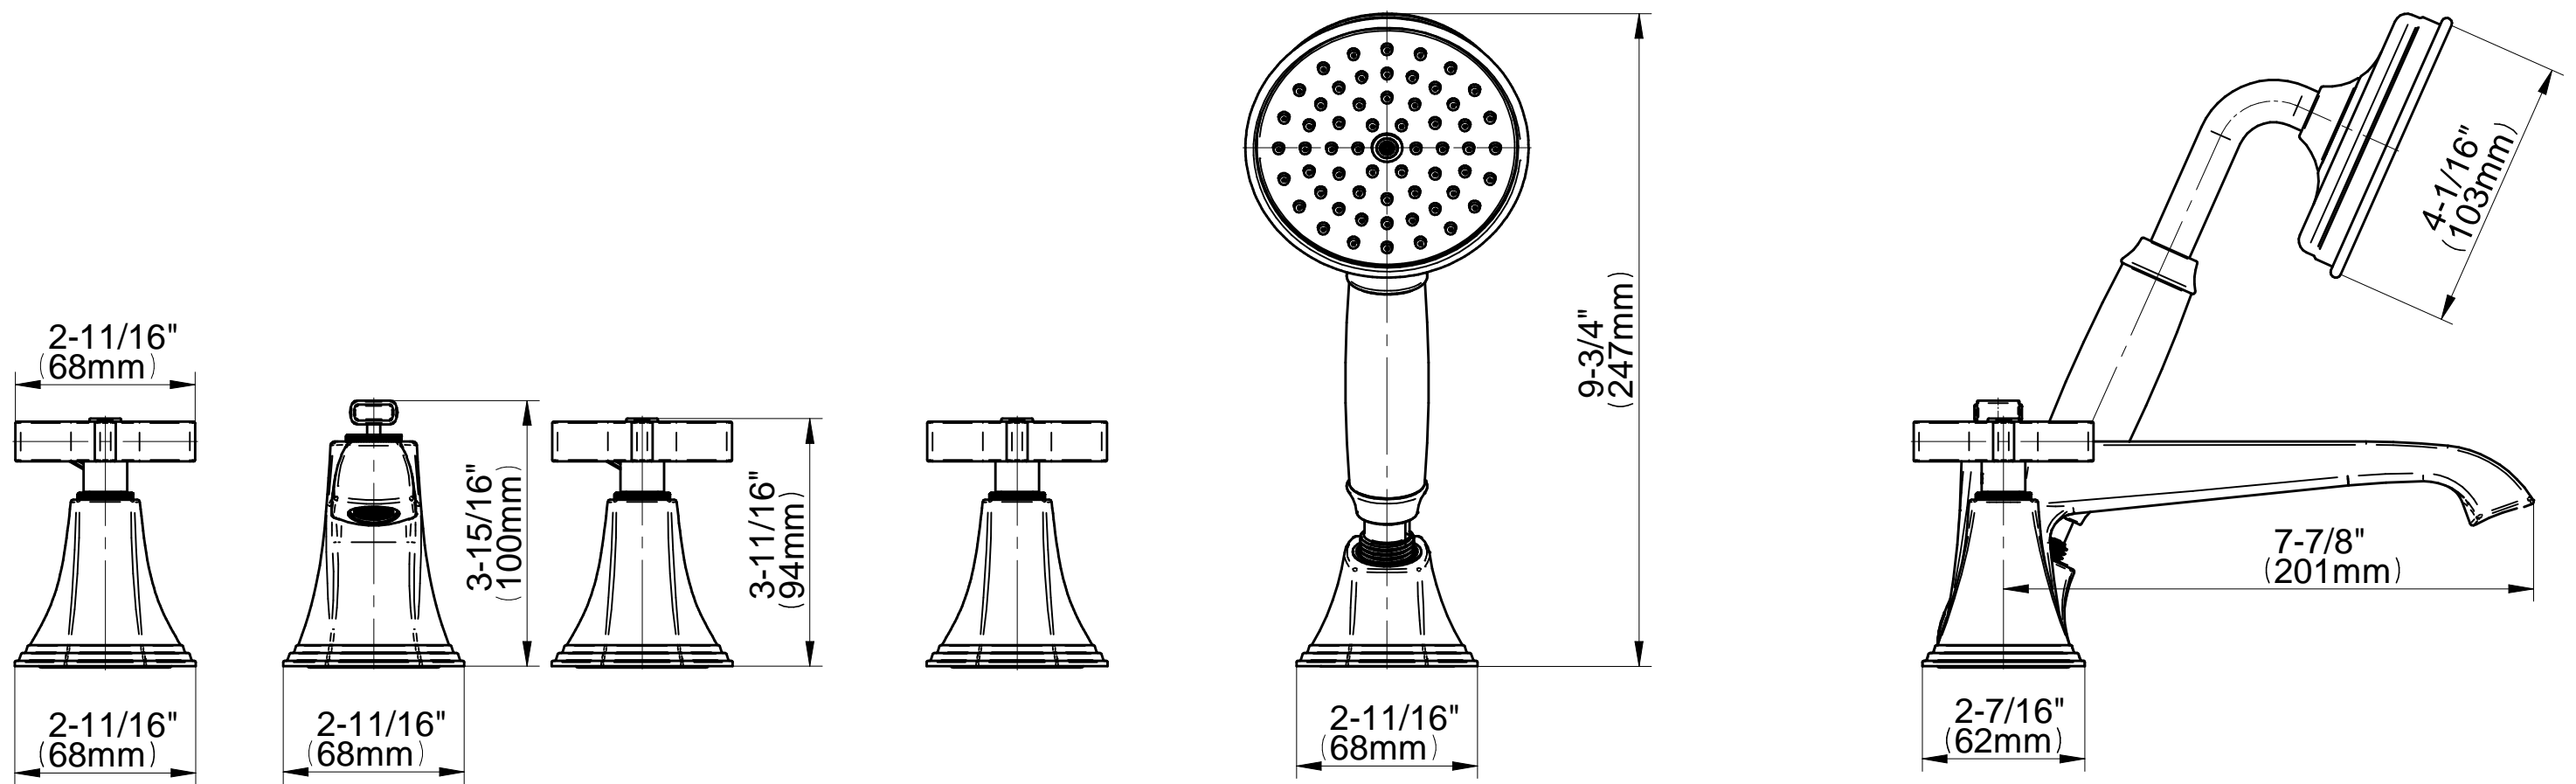

BATHROOM
Finezza UNO Roman Tub Set
G-6851-C15B

GRAFF®

Information

- Aerated flow rate ~7 gpm @45 psi
- Deck-mounted handshower and diverter set included
- Optional in-line pressure balancing valve
- ADA

G-6851-C15B-T

Information

- 3/4" male NPT inlets
- Quick connect tub spout

Finishes

G-1037
Rough Valve

Product Features

- 3/4" male NPT inlets
- Quick connect tub spout

Warranty

- Limited lifetime warranty

Finishes

G-6850-C15B-T

FINEZZA UNO Series

BATHROOM
 Finezza UNO Deck-Mounted
 Handshower & Diverter Set
G-6855-C15B

GRAFF®

Information

- Matches G-6850-C15B Roman tub set
- Handshower hose included

Finishes

G-6855-C15B

Finezza UNO Collection

Deck-Mounted Handshower & Diverter Set

GRAFF[®]
CUTTING EDGE DESIGN

Product Features

- Matches G-6850-C15B Roman tub set
- Handshower hose included

Warranty

- Limited lifetime warranty