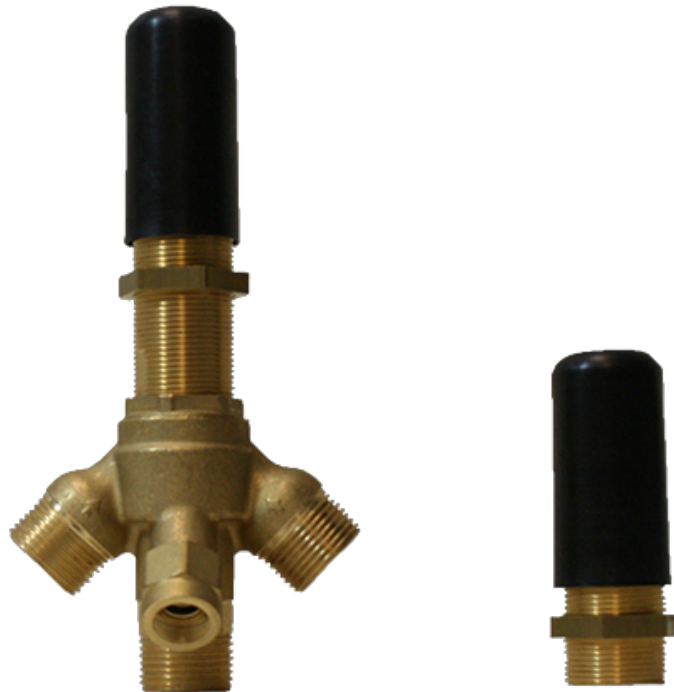

BATHROOM
Finezza UNO Deck-Mounted
Handshower & Diverter Set
G-6855-C15B

GRAFF®

Information

- Matches G-6850-C15B Roman tub set
- Handshower hose included

Information

- Durable diverter valve

Finishes

G-1057
Rough Valve

Product Features

- Durable diverter valve

Warranty

- Limited lifetime warranty

For complete warranty information go to: www.graff-faucets.com/en/info/faqs

BATHROOM
 Finezza UNO Deck-Mounted
 Handshower & Diverter Set
G-6855-C15B

GRAFF®

Information

- Matches G-6850-C15B Roman tub set
- Handshower hose included

Finishes

							
24K Gold	24K Brushed Gold	Brushed Brass PVD	Architectural Black™	Brushed Nickel	Brushed Onyx PVD®	Brushed OR'osa PVD®	Gunmetal
							
Matte Black	Olive Bronze	Onyx PVD®	Polished Brass PVD	Polished Chrome	Polished Nickel	OR'osa PVD®	Unfinished Brass
							
Unfinished Brushed Brass	Vintage Brushed Brass	Architectural White					