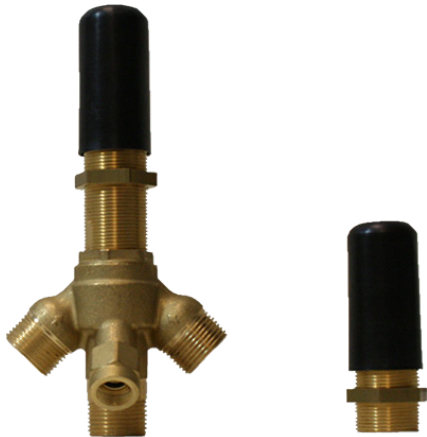

BATHROOM
Finezza UNO Deck-Mounted
Handshower & Diverter Set
G-6855-C15B

GRAFF®

Information

- Matches G-6850-C15B Roman tub set
- Handshower hose included

Information

- Durable diverter valve

Finishes

G-1057
Rough Valve

Product Features

- Durable diverter valve

Warranty

- Limited lifetime warranty

For complete warranty information go to: www.graff-faucets.com/en/info/faqs

BATHROOM
 Finezza UNO Deck-Mounted
 Handshower & Diverter Set
G-6855-C15B

GRAFF®

Information

- Matches G-6850-C15B Roman tub set
- Handshower hose included

Finishes

							
24K Gold	24K Brushed Gold	Brushed Brass PVD	Architectural Black™	Brushed Nickel	Brushed Onyx PVD®	Brushed OR'osa PVD®	Gunmetal
							
Matte Black	Olive Bronze	Onyx PVD®	Polished Brass PVD	Polished Chrome	Polished Nickel	OR'osa PVD®	Unfinished Brass
							
Unfinished Brushed Brass	Vintage Brushed Brass	Architectural White					