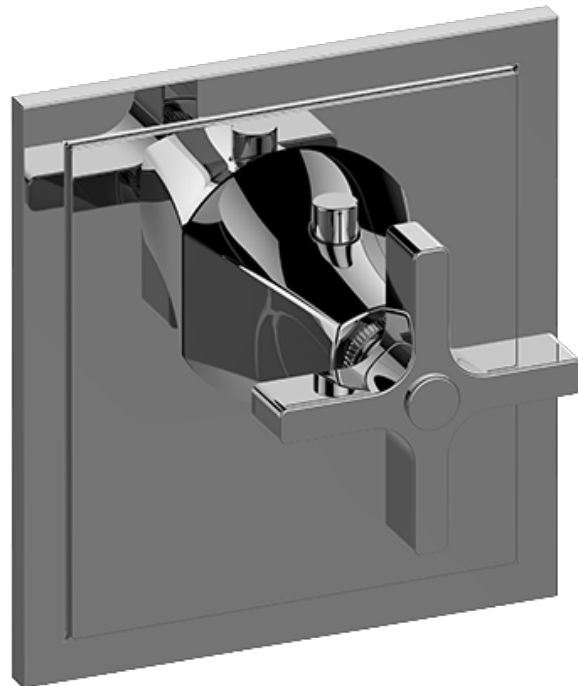

SHOWER
 Finezza DUE Thermostatic Valve
 Trim Plate and Handle
G-8144-C15E-T

Information

- Single metal handle
- Decorative trim plate
- Use with G-8006 thermostatic rough valve
- To complete package, you must order rough valve

Finishes

G-8144-C15E-T

Finezza DUE Collection

Thermostatic Valve Trim Plate and Handle

GRAFF[®]
CUTTING EDGE DESIGN

Product Features

- Single metal handle
- Decorative trim plate
- Use with G-8006 thermostatic rough valve
- To complete package, you must order rough valve