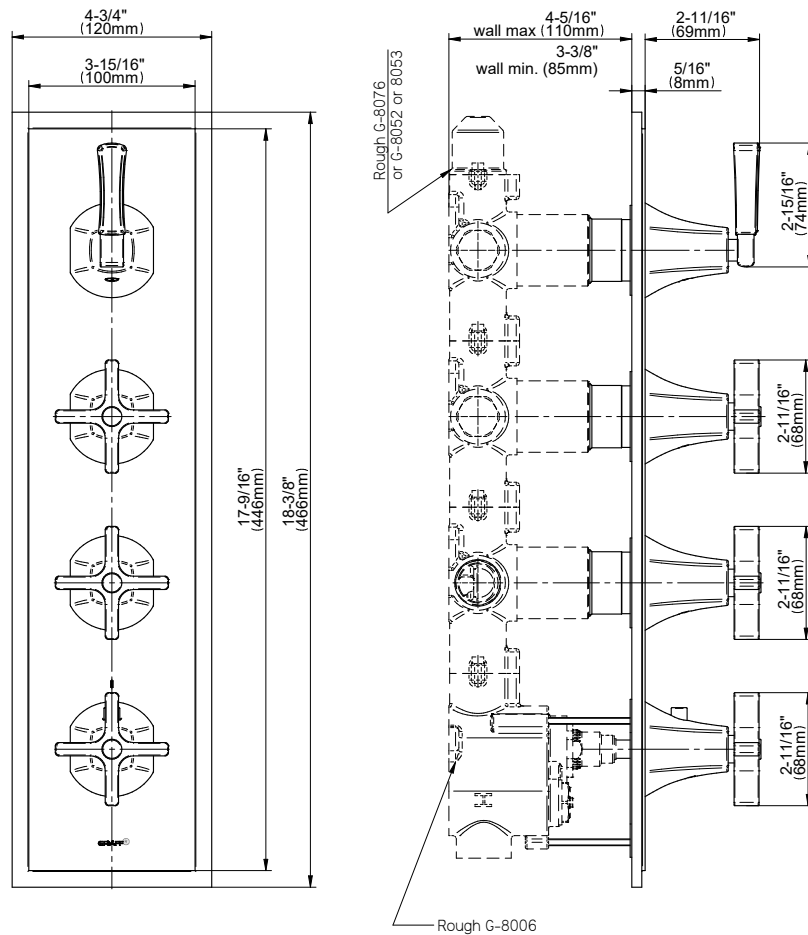

G-8179-3C1L-T

Finezza DUE Collection

Thermostatic 4-Hole Trim Plate and Handle

GRAFF®
CUTTING EDGE DESIGN

Product Features

- Four metal handles
- Decorative trim plate
- Use with G-8006 and G-8076 or G-8077 or G-8052 or G-8053 thermostatic rough valves
- To complete package, you must order rough valves

Available Finishes

- Polished Chrome
  G-8179-3C1L-PC-T
- Brushed Nickel
  G-8179-3C1L-BNi-T
- Polished Nickel
  G-8179-3C1L-PN-T
- Olive Bronze™
  G-8179-3C1L-OB-T

Warranty

- Limited lifetime warranty

For complete warranty information go to: www.graff-faucets.com/en/info/faqs

The measurements shown are for reference only. Products and specifications shown are subject to change without notice. Revised 5/2017

www.graff-faucets.com | phone: 800-954-4723