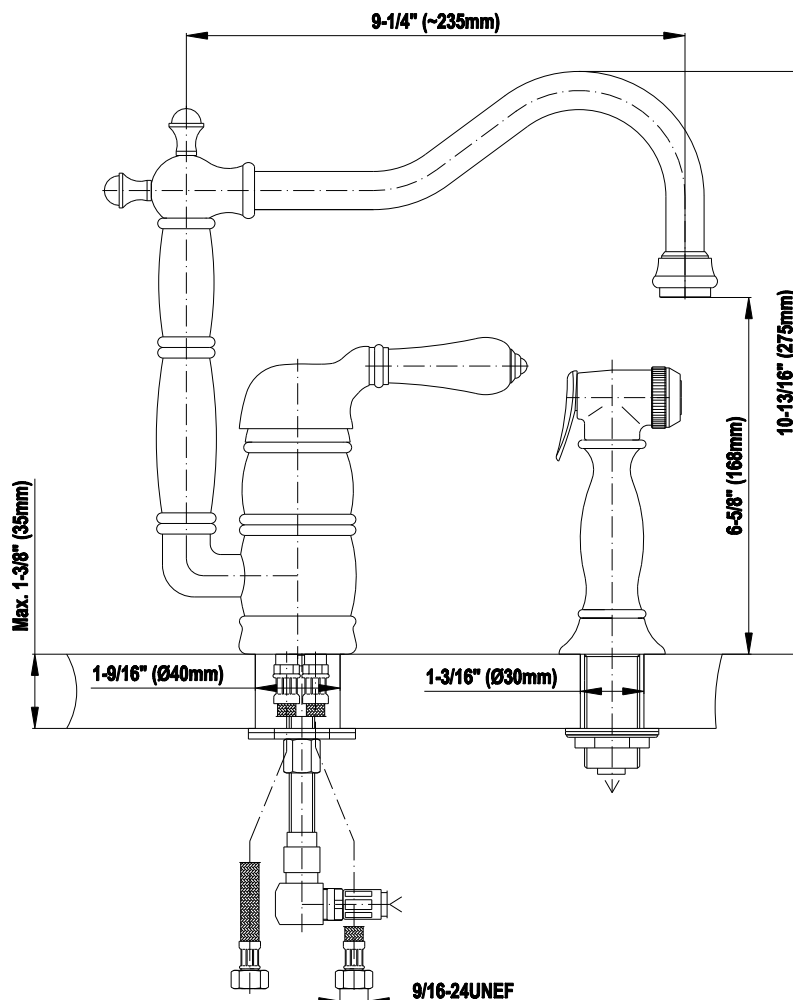

The measurements shown are for reference only. Products and specifications shown are subject to change without notice. Revised 09/2012.

www.graff-faucets.com | phone: 800-954-4723