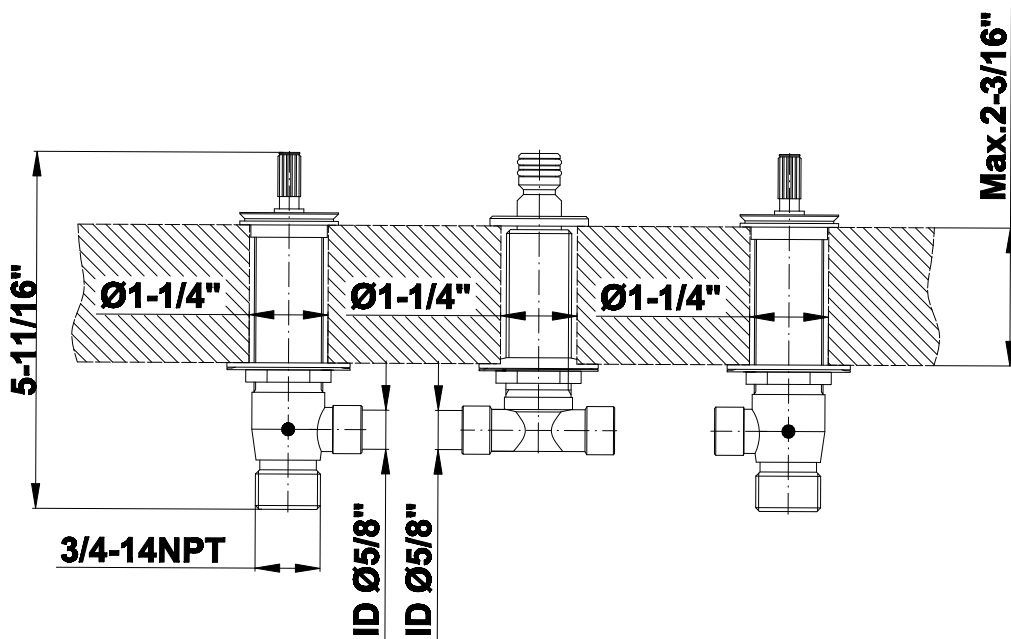

BATHROOM
Camden Roman Tub
G-6950-C16B

GRAFF®

Information

- Matching deck-mounted handshower & diverter set available

Product Features

- Matching deck-mounted hand-shower & diverter set available

Available Finishes

Finishes

Product Features

- 3/4" male NPT inlets
- Quick connect tub spout

Warranty

- Limited lifetime warranty

For complete warranty information go to: www.graff-faucets.com/en/info/faqs

Information

- Matching deck-mounted handshower & diverter set available