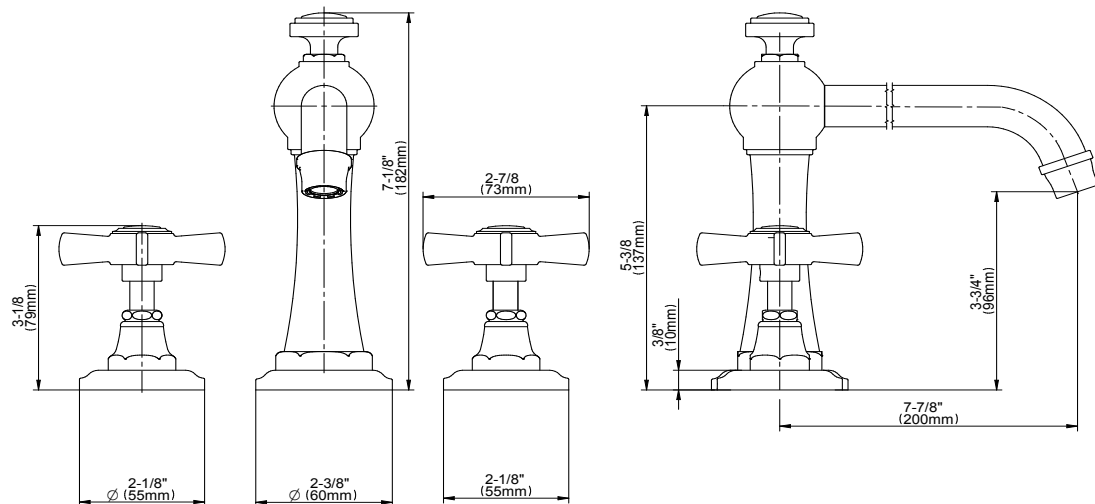

BATHROOM
Camden Roman Tub
G-6950-C16B

GRAFF®

Information

- Matching deck-mounted handshower & diverter set available

Product Features

- Matching deck-mounted hand-shower & diverter set available

Available Finishes

*Special order finish - call for availability

Warranty

- Limited lifetime warranty

For complete warranty information go to <https://www.graff-faucets.com/en/info/faqs>

Information

- 3/4" male NPT inlets
- Quick connect tub spout

Finishes

Product Features

- 3/4" male NPT inlets
- Quick connect tub spout

Warranty

- Limited lifetime warranty

For complete warranty information go to: www.graff-faucets.com/en/info/faqs

Information

- Matching deck-mounted handshower & diverter set available