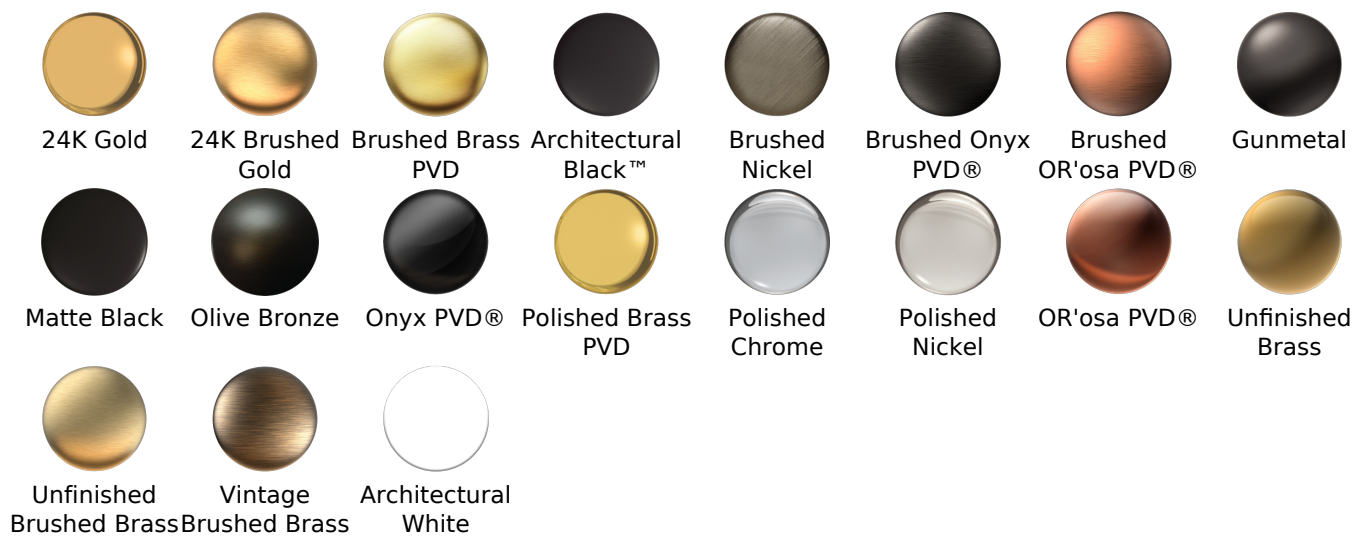

Information

- 3/4" male NPT inlets
- Quick connect tub spout

Finishes