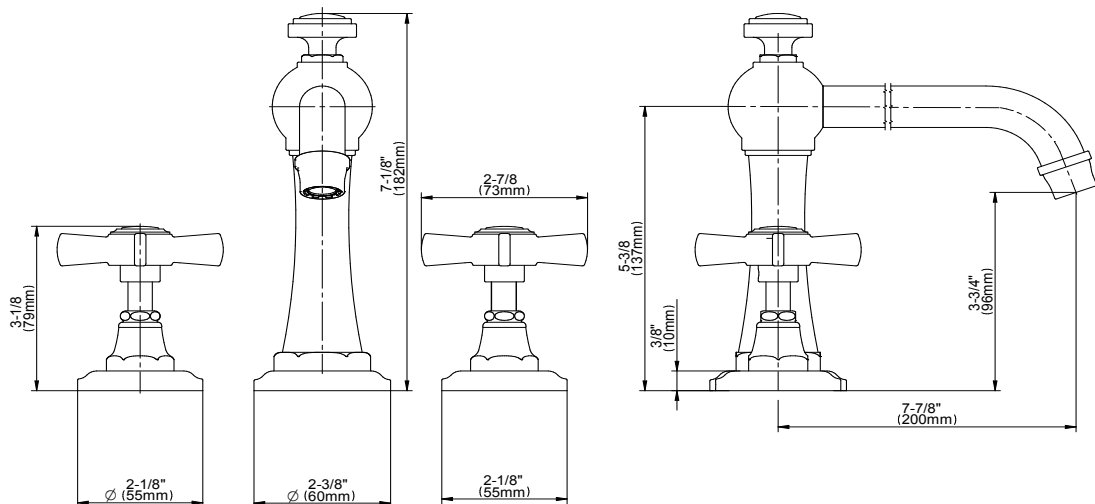

The measurements shown are for reference only. Products and specifications shown are subject to change without notice. Revised 5/2018.

www.graff-designs.com | phone: 800-954-4723