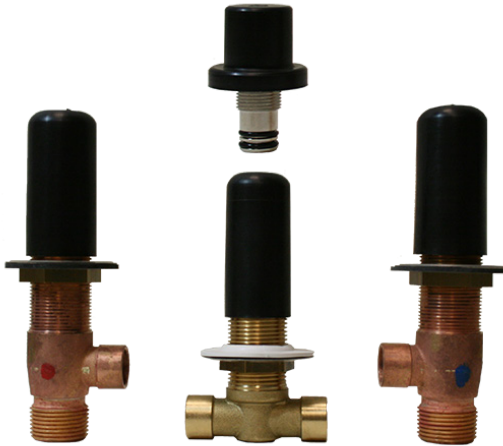

BATHROOM
Camden Roman Tub
G-6950-C16B

GRAFF®

Information

- Matching deck-mounted handshower & diverter set available

Product Features

- Matching deck-mounted hand-shower & diverter set available

Available Finishes

*Special order finish - call for availability

Warranty

- Limited lifetime warranty

For complete warranty information go to <https://www.graff-faucets.com/en/info/faqs>

Information

- 3/4" male NPT inlets
- Quick connect tub spout

Finishes

Product Features

- 3/4" male NPT inlets
- Quick connect tub spout

Warranty

- Limited lifetime warranty

For complete warranty information go to: www.graff-faucets.com/en/info/faqs

Information

- Matching deck-mounted handshower & diverter set available

Finishes

Product Features

- Matching deck-mounted hand-shower & diverter set available

Available Finishes

- Polished Chrome
G-6950-C16B-PC
- Brushed Nickel
G-6950-C16B-BNi
- Polished Nickel
G-6950-C16B-PN
- Olive Bronze
G-6950-C16B-OB
- Unfinished Brass*
G-6950-C16B-UB*
- Gold*
G-6950-C16B-AU*
- Brushed Gold*
G-6950-C16B-BAU*