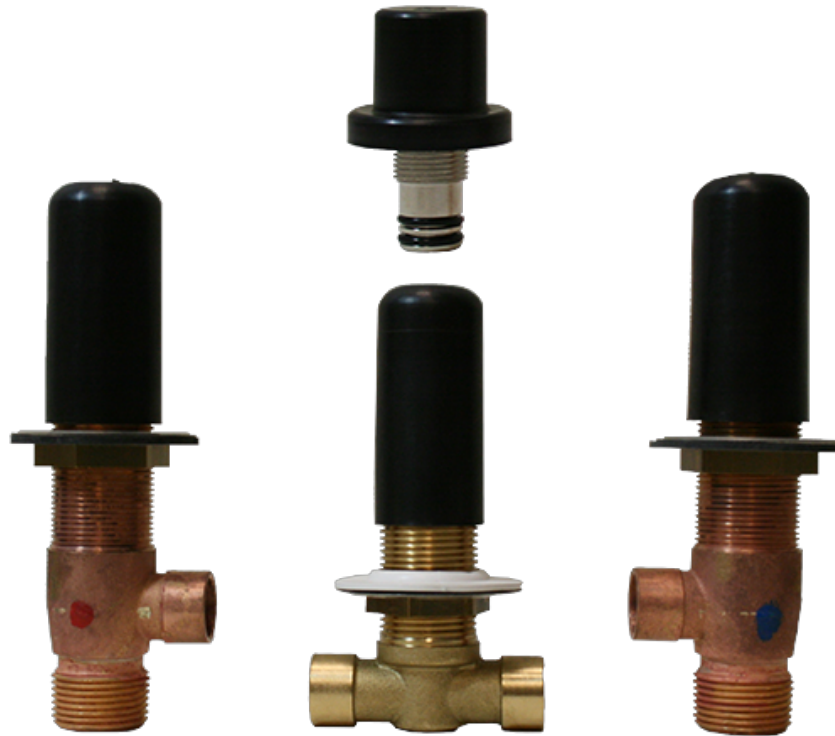

BATHROOM
Camden Roman Tub
G-6950-C16B

GRAFF®

Information

- Matching deck-mounted handshower & diverter set available

Product Features

- Matching deck-mounted hand-shower & diverter set available

Available Finishes

*Special order finish - call for availability

Warranty

- Limited lifetime warranty

For complete warranty information go to <https://www.graff-faucets.com/en/info/faqs>

Information

- 3/4" male NPT inlets
- Quick connect tub spout

Finishes

Product Features

- 3/4" male NPT inlets
- Quick connect tub spout

Warranty

- Limited lifetime warranty

For complete warranty information go to: www.graff-faucets.com/en/info/faqs

Information

- Matching deck-mounted handshower & diverter set available

Finishes

Product Features

- Matching deck-mounted hand-shower & diverter set available

Available Finishes

- Polished Chrome
G-6950-C16B-PC
- Brushed Nickel
G-6950-C16B-BNi
- Polished Nickel
G-6950-C16B-PN
- Olive Bronze
G-6950-C16B-OB
- Unfinished Brass*
G-6950-C16B-UB*
- Gold*
G-6950-C16B-AU*
- Brushed Gold*
G-6950-C16B-BAU*