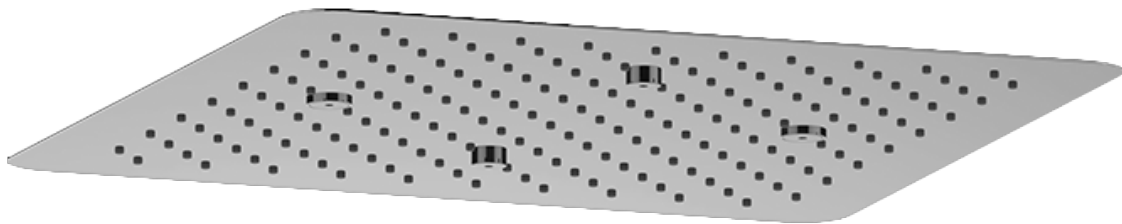

SHOWER
Square Ceiling-Mounted
Showerhead
G-8235

GRAFF®

Information

- Stainless steel
- Rainfall and mist functions
- Functions may be used separately or simultaneously
- Rainfall flow rate ≤ 1.8 max gpm
- Mist flow rate ≤ 1.8 max gpm
- 176 no clog easy clean nozzles
- CALGreen

Finishes

Stainless
Polished

G-8235-SP

Aqua-Sense Collection
Square Ceiling-Mounted Showerhead

Product Features

- Stainless steel
- Rainfall and mist functions
- Functions may be used separately or simultaneously
- Rainfall flow rate ≤ 1.8 max gpm
- Mist flow rate ≤ 1.8 max gpm
- 176 no clog easy clean nozzles