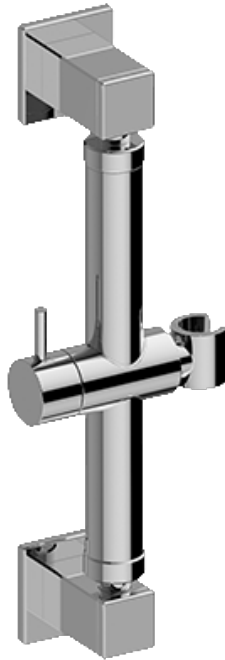

SHOWER
12" Square Grab Bar
w/Handshower Holder
G-9551

GRAFF®

Information

- 12" wall-mounted grab bar
- Adjustable bracket fits all hoses with conical nut
- ADA

Finishes

G-9551 SHOWER COMPONENTS