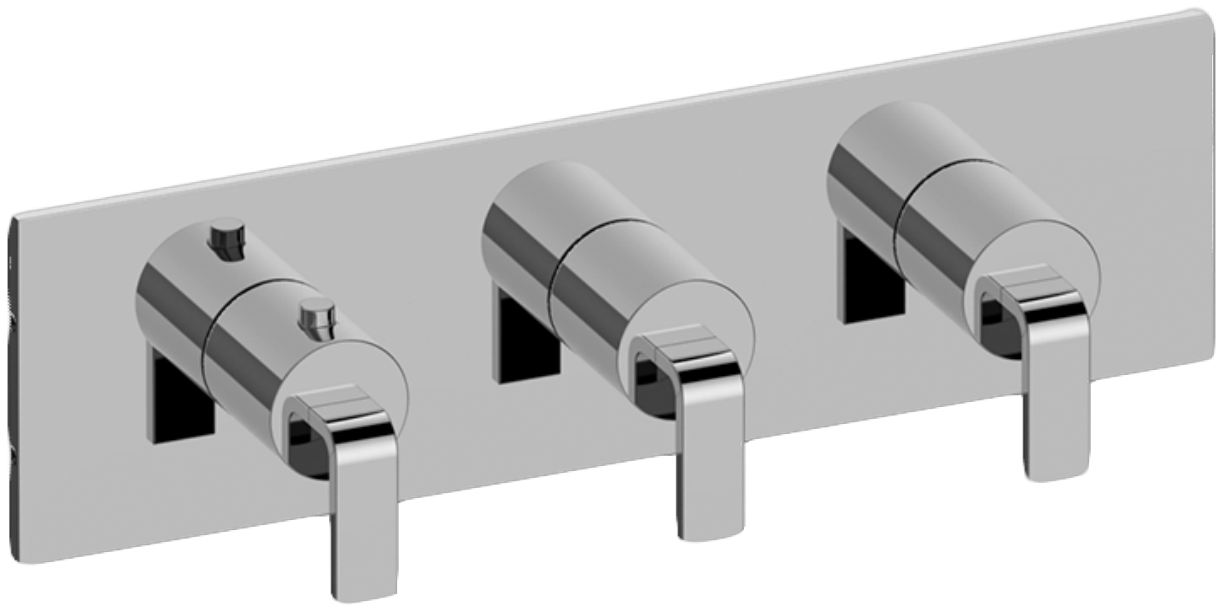

SHOWER
Immersion M-Series Valve
Horizontal Trim with Three
Handles
G-8057H-LM40E0-T

GRAFF[®]

Information

- Three metal handles, decorative trim plate
- Use with M-Series rough valves
- ADA

Finishes

24K Gold

24K Brushed
Gold

Architectural
Black™

Matte Black

Polished
Chrome

Polished
Nickel

Steelnox[®]
(Satin Nickel)

Architectural
White

G-8057H-LM40E0-T

IMMERSION Series