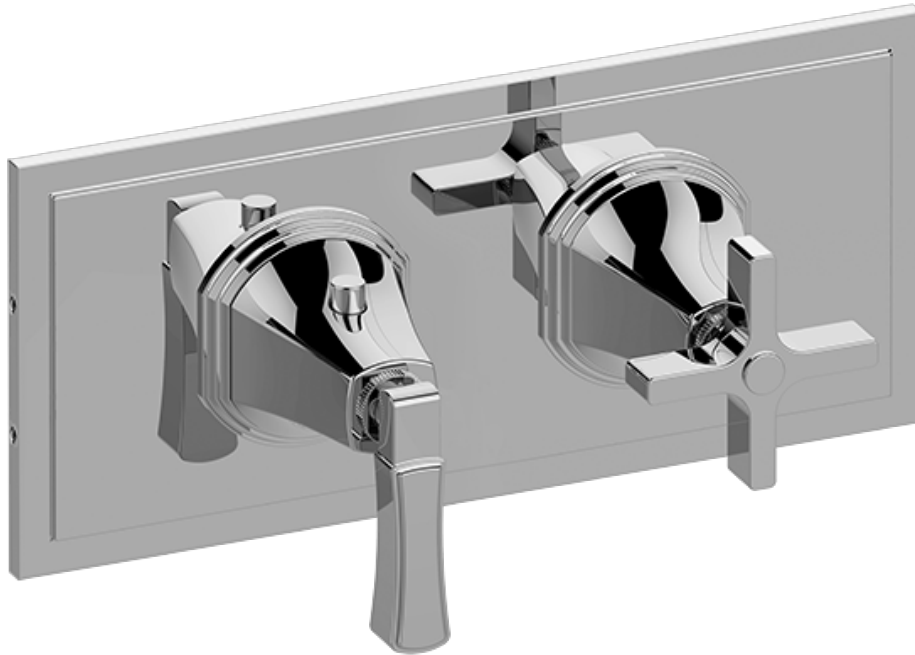

SHOWER  
M-Series Valve Horizontal Trim  
with Two Handles  
**G-8049H-1L1C-T**

**Information**

- Two metal handles, decorative trim plate
- Use with M-Series rough valves
- LM47E0 handles should not be used with 2-way or 3-way diverter valves
- ADA

# G-8049H-1L1C-T