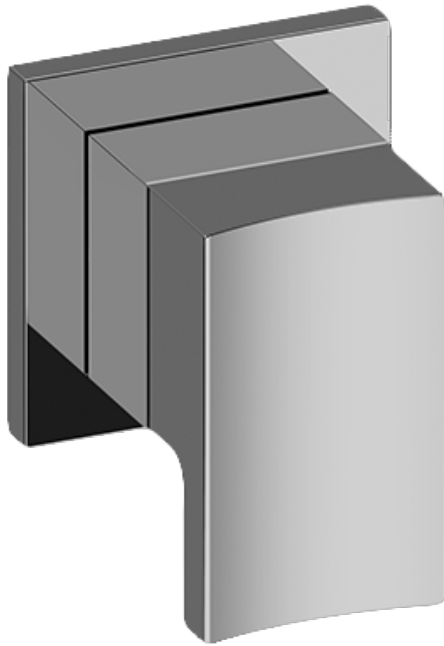

SHOWER
M-Series 3-Way Diverter Valve
Trim with Handle
G-8072-LM36E1-T

GRAFF®

Information

- Single metal handle
- Decorative trim plate
- Use with G-8053 3-Way Diverter Control Valve WITH Off Function
- ADA

Finishes

24K Gold

24K Brushed
Gold

Architectural
Black™

Brushed
Nickel

Matte Black

Olive Bronze

Polished
Chrome

Polished
Nickel

Steelnox®
(Satin Nickel)

Architectural
White

G-8072-LM36E1-T

TARGA Series