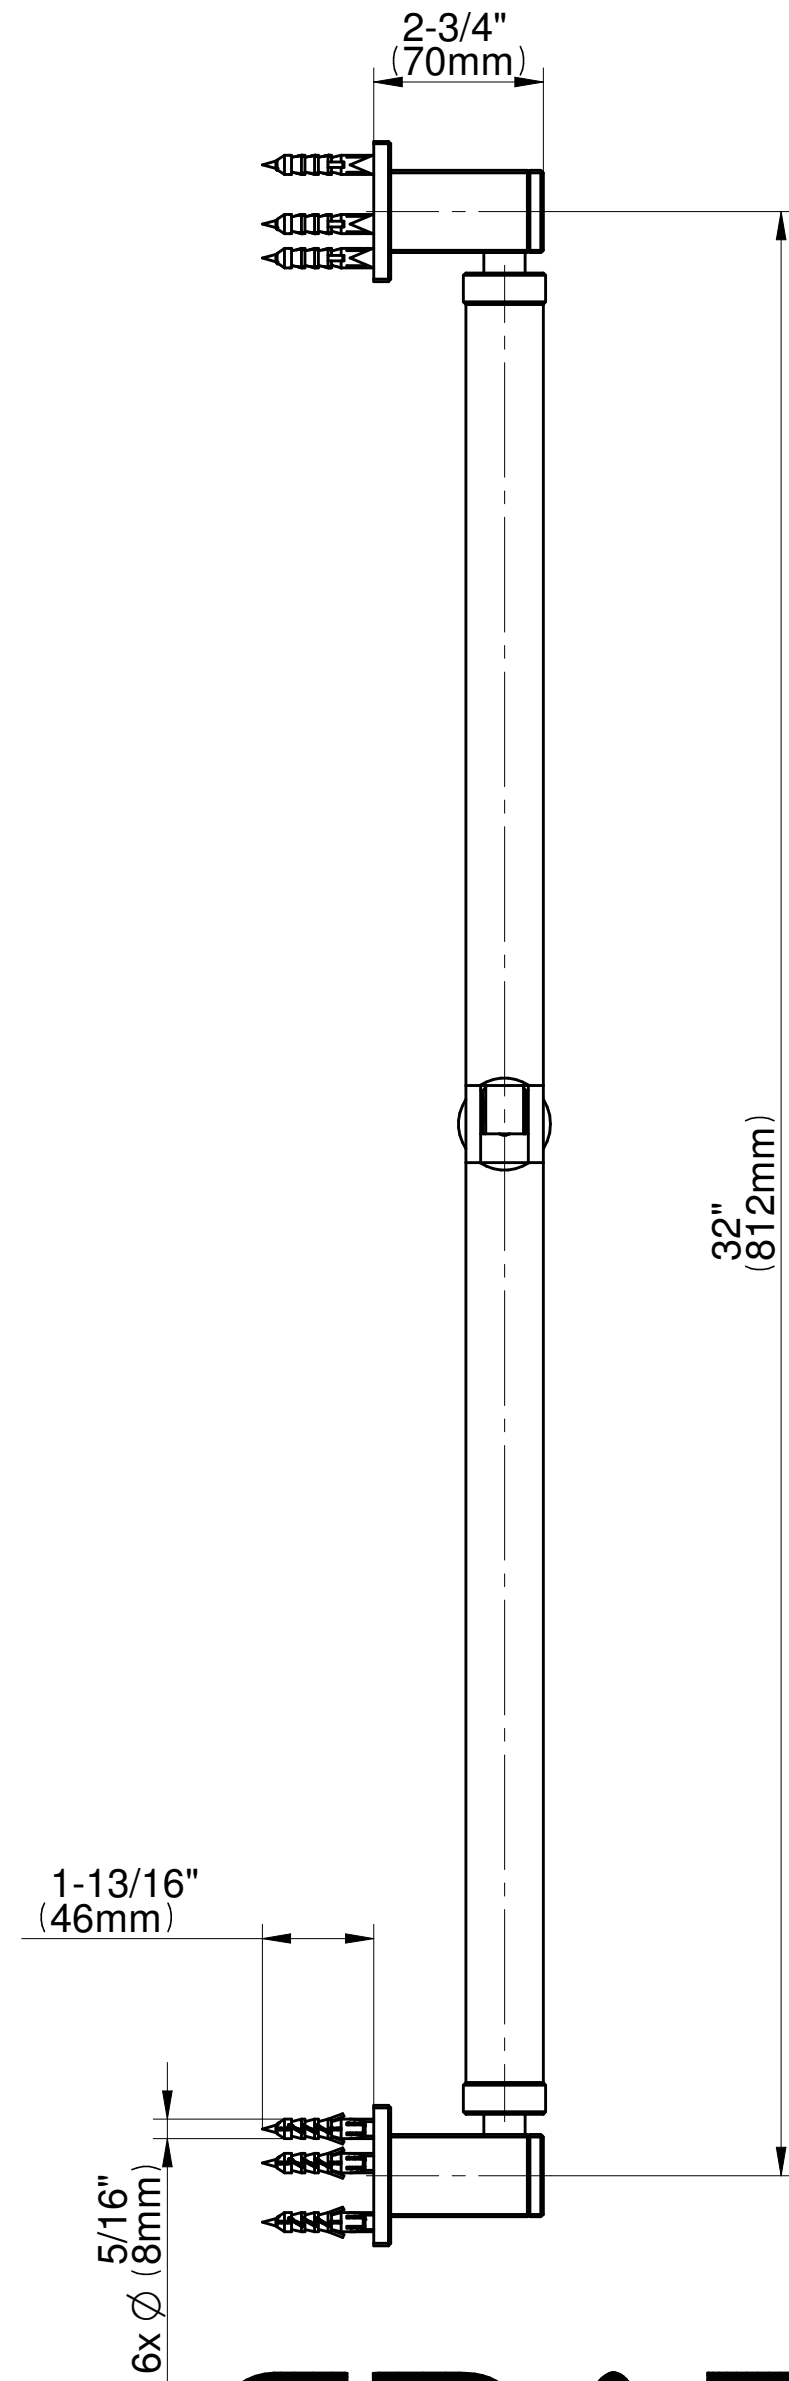

SHOWER  
32" Square Grab Bar with  
Handshower Holder  
**G-9554**

**GRAFF®**

**Information**

- 32" wall-mounted grab bar
- Adjustable bracket fits all hoses with conical nut
- ADA

**Finishes**

# G-9554 SHOWER COMPONENTS

**GRAFF**<sup>®</sup>  
CUTTING EDGE DESIGN