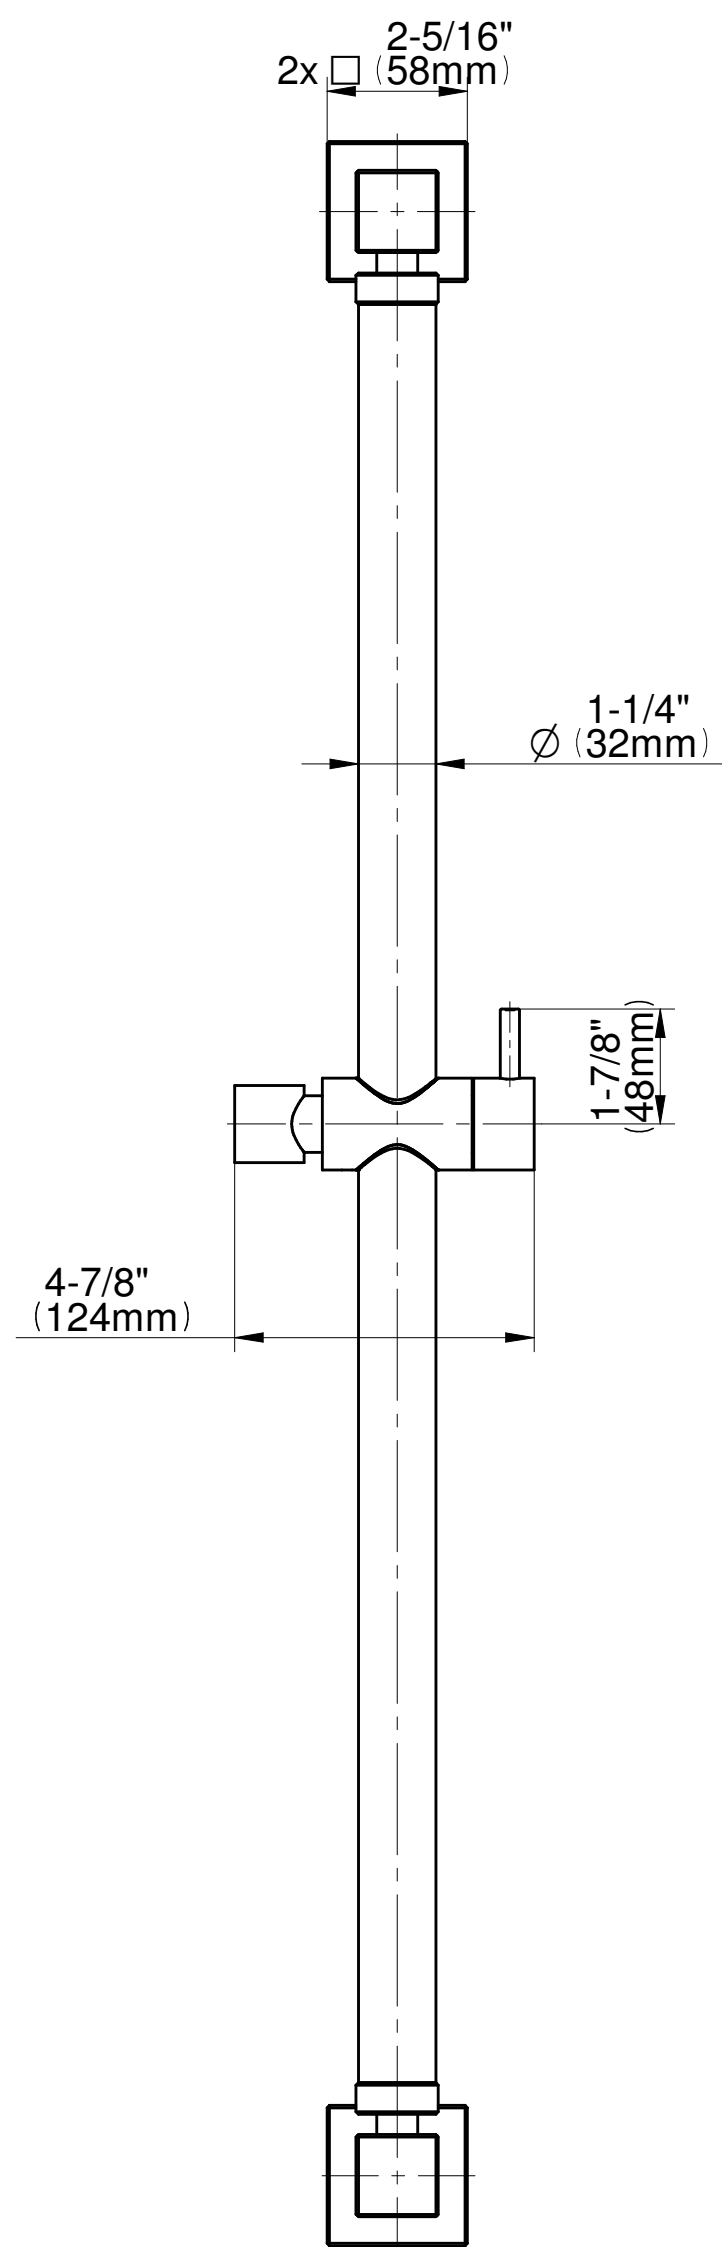

SHOWER  
32" Square Grab Bar with  
Handshower Holder  
**G-9554**

**GRAFF®**

**Information**

- 32" wall-mounted grab bar
- Adjustable bracket fits all hoses with conical nut
- ADA

**Finishes**

# G-9554 SHOWER COMPONENTS

**GRAFF**<sup>®</sup>  
CUTTING EDGE DESIGN