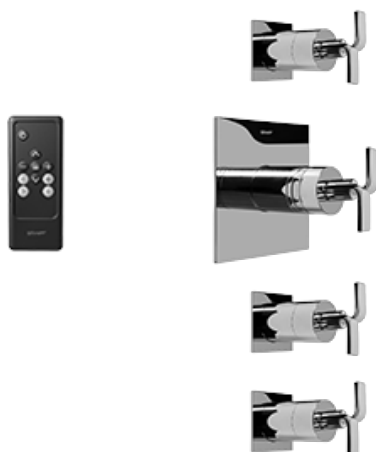

SHOWER
Ceiling-Mount Shower System
AQ4.000A-C9S

GRAFF[®]

Information

- Wall-mounted, battery-powered controller and holder; controls LED chromotherapy lighting
- Rainfall, rain curtain and cascade water functions
- No-clog, easy-clean spray nozzles
- Showerhead flow rate ≤ 2.5 max gpm
- Includes trim plate & handle and stop/volume controls (x3)
- ADA

SHOWER
Rough
G-8005

GRAFF®

Information

- 18.4 gpm @ 60 psi
- 3/4" universal inlets/outlets with female threads
- Built-in service stops
- Complete serviceability from front of all units
- Supplied with protective plastic cover
- Thermostatic valve uses a paraffin wax cartridge

Finishes

Polished
Chrome

SHOWER
Immersion SOLID Trim Plate
w/Handle
G-8041-C9S-T

GRAFF[®]

Information

- Single metal handle
- Decorative trim plate
- Use with G-8000 or G-8005 thermostatic rough valve
- To complete package, you must order rough valve
- ADA

Polished
Chrome

SHOWER
Immersion SOLID Trim Plate
w/Handle
G-8095-C9S-T

GRAFF®

Information

- Single metal handle
- Decorative trim plate
- Use with G-8070 or G-8075 thermostatic stop/volume control rough valve
- To complete package, you must order rough valve
- ADA