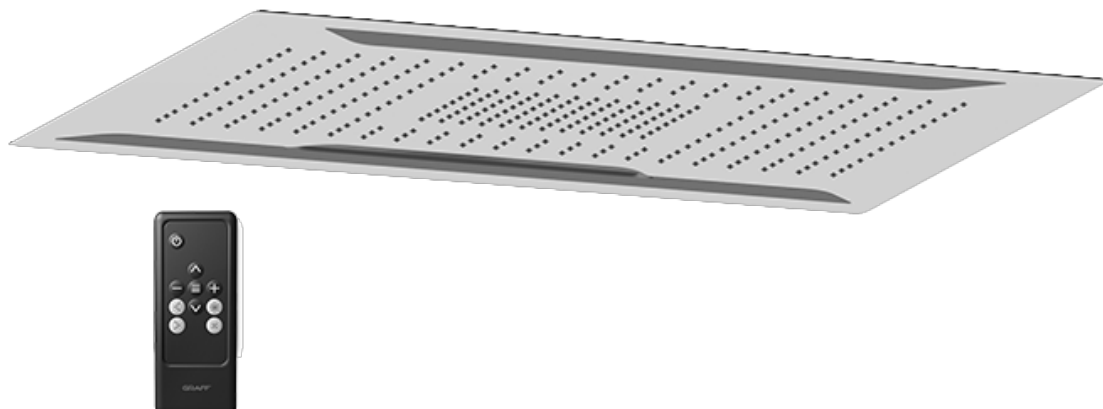

SHOWER
Ceiling-Mount Shower System
AQ4.000A-C9S

GRAFF[®]

Information

- Wall-mounted, battery-powered controller and holder; controls LED chromotherapy lighting
- Rainfall, rain curtain and cascade water functions
- No-clog, easy-clean spray nozzles
- Showerhead flow rate ≤ 2.5 max gpm
- Includes trim plate & handle and stop/volume controls (x3)
- ADA

Polished
Chrome

SHOWER
Immersion SOLID Trim Plate
w/Handle
G-8095-C9S-T

GRAFF®

Information

- Single metal handle
- Decorative trim plate
- Use with G-8070 or G-8075 thermostatic stop/volume control rough valve
- To complete package, you must order rough valve
- ADA

Finishes

Polished
Chrome

G-8095

SHOWER
Ceiling-Mount Showerhead
System
G-8221

GRAFF[®]

Information

- Rainfall, rain curtain and cascade water functions
- 6-color LED chromotherapy lighting
- Battery powered LED controller with wall-mounted holder
- No-clog, easy-clean spray nozzles
- Showerhead flow rate ≤ 1.8 max gpm
- CALGreen

Finishes

Polished
Chrome

G-8221-SP

Aqua-Sense Collection
Ceiling-Mount Showerhead

Product Features

- Rainfall, rain curtain and cascade water functions
- 6-color LED chromotherapy lighting
- Battery powered LED controller with wall-mounted holder
- No-clog, easy-clean spray nozzles
- Showerhead flow rate ≤ 1.8 max gpm