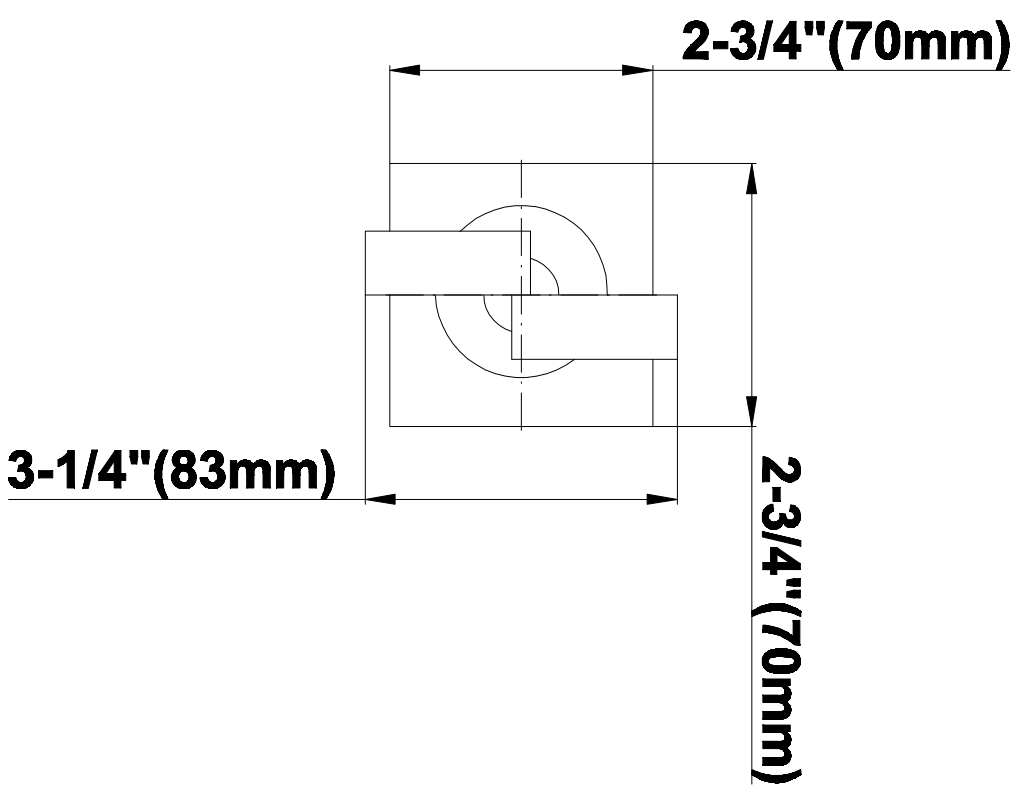

SHOWER
Rough
G-8005

GRAFF®

Information

- 18.4 gpm @ 60 psi
- 3/4" universal inlets/outlets with female threads
- Built-in service stops
- Complete serviceability from front of all units
- Supplied with protective plastic cover
- Thermostatic valve uses a paraffin wax cartridge

Finishes

Polished
Chrome

G-8041

SHOWER
Rough
G-8075

GRAFF®

Information

- 3/4" universal inlets/outlets with female threads
- Supplied with protective plastic cover

Finishes

Polished
Chrome

SHOWER
Immersion SOLID Trim Plate
w/Handle
G-8095-C9S-T

GRAFF®

Information

- Single metal handle
- Decorative trim plate
- Use with G-8070 or G-8075 thermostatic stop/volume control rough valve
- To complete package, you must order rough valve
- ADA

Finishes

Polished
Chrome

G-8095

SHOWER
Ceiling-Mount Showerhead
System
G-8221

GRAFF[®]

Information

- Rainfall, rain curtain and cascade water functions
- 6-color LED chromotherapy lighting
- Battery powered LED controller with wall-mounted holder
- No-clog, easy-clean spray nozzles
- Showerhead flow rate ≤ 1.8 max gpm
- CALGreen