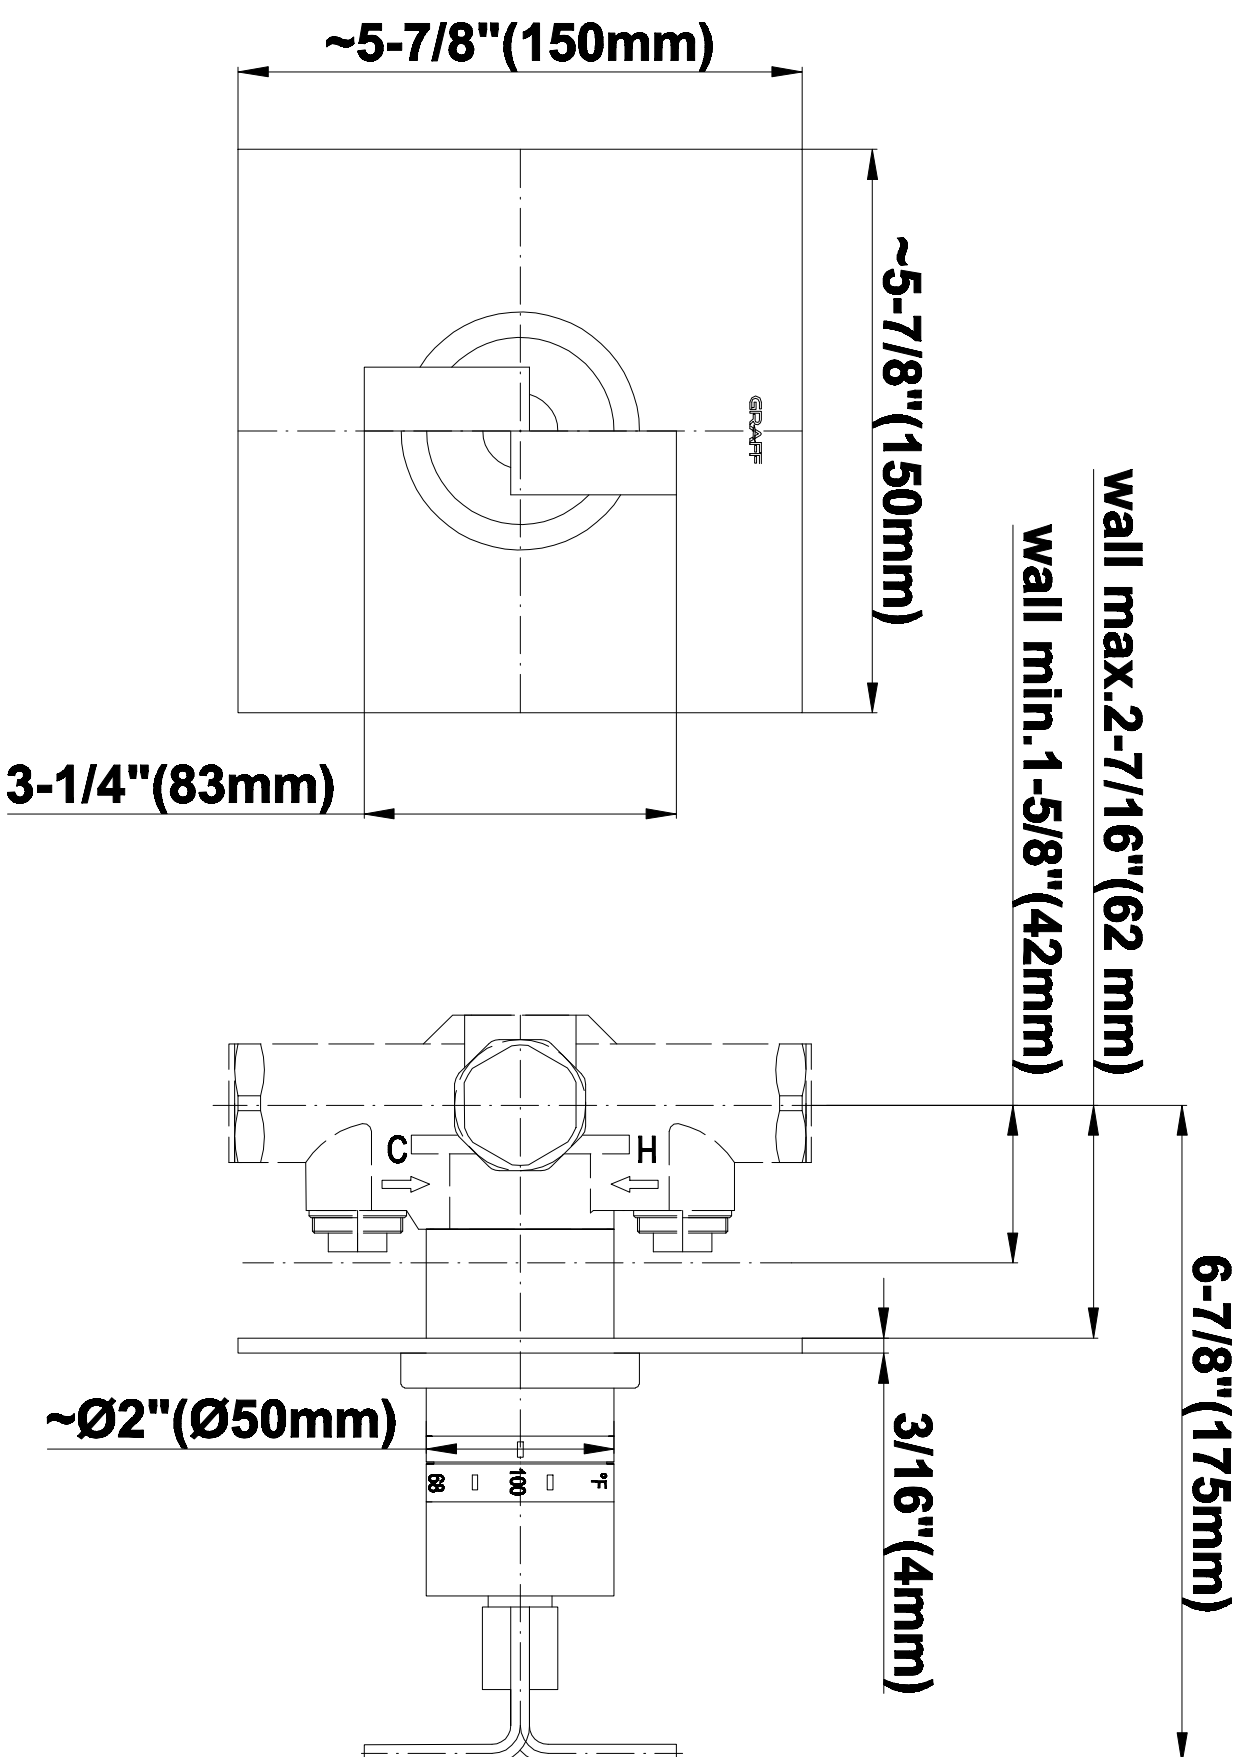

SHOWER
Ceiling-Mount Shower System
AQ4.000A-C9S

GRAFF[®]

Information

- Wall-mounted, battery-powered controller and holder; controls LED chromotherapy lighting
- Rainfall, rain curtain and cascade water functions
- No-clog, easy-clean spray nozzles
- Showerhead flow rate ≤ 2.5 max gpm
- Includes trim plate & handle and stop/volume controls (x3)
- ADA

SHOWER
Rough
G-8005

GRAFF®

Information

- 18.4 gpm @ 60 psi
- 3/4" universal inlets/outlets with female threads
- Built-in service stops
- Complete serviceability from front of all units
- Supplied with protective plastic cover
- Thermostatic valve uses a paraffin wax cartridge

Finishes

Polished
Chrome

SHOWER
Immersion SOLID Trim Plate
w/Handle
G-8041-C9S-T

GRAFF[®]

Information

- Single metal handle
- Decorative trim plate
- Use with G-8000 or G-8005 thermostatic rough valve
- To complete package, you must order rough valve
- ADA

Finishes

Polished
Chrome

G-8041

SHOWER
Rough
G-8075

GRAFF®

Information

- 3/4" universal inlets/outlets with female threads
- Supplied with protective plastic cover

Finishes