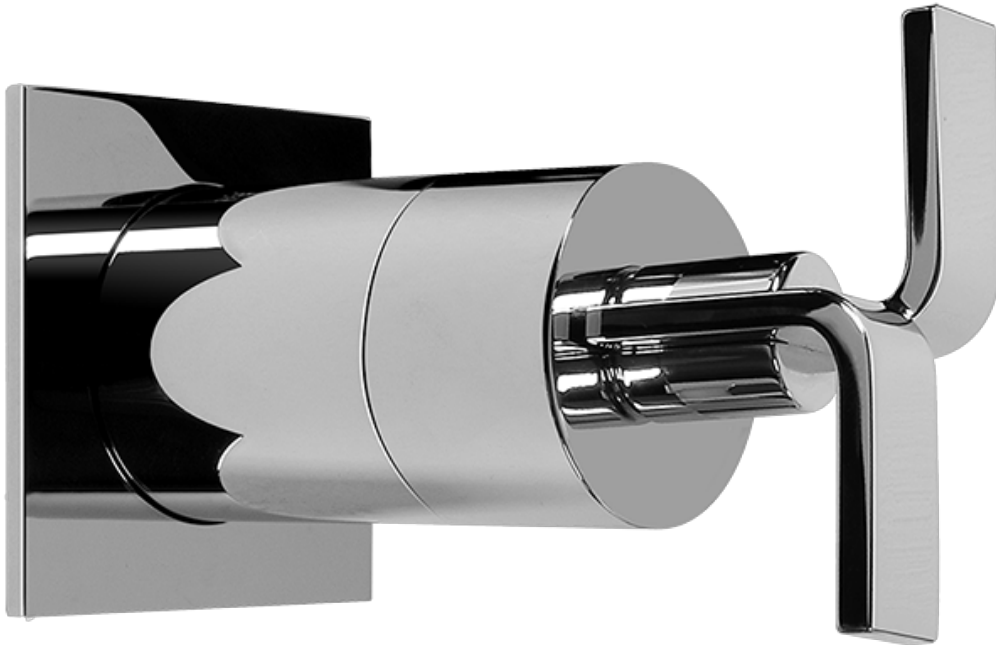

SHOWER
Ceiling-Mount Shower System
AQ4.000A-C9S

GRAFF[®]

Information

- Wall-mounted, battery-powered controller and holder; controls LED chromotherapy lighting
- Rainfall, rain curtain and cascade water functions
- No-clog, easy-clean spray nozzles
- Showerhead flow rate ≤ 2.5 max gpm
- Includes trim plate & handle and stop/volume controls (x3)
- ADA

Finishes

Polished
Chrome

SHOWER
Immersion SOLID Trim Plate
w/Handle
G-8041-C9S-T

GRAFF[®]

Information

- Single metal handle
- Decorative trim plate
- Use with G-8000 or G-8005 thermostatic rough valve
- To complete package, you must order rough valve
- ADA

Finishes

Polished
Chrome

G-8041

SHOWER
Rough
G-8075

GRAFF®

Information

- 3/4" universal inlets/outlets with female threads
- Supplied with protective plastic cover

Finishes

Polished
Chrome

SHOWER
Immersion SOLID Trim Plate
w/Handle
G-8095-C9S-T

GRAFF®

Information

- Single metal handle
- Decorative trim plate
- Use with G-8070 or G-8075 thermostatic stop/volume control rough valve
- To complete package, you must order rough valve
- ADA