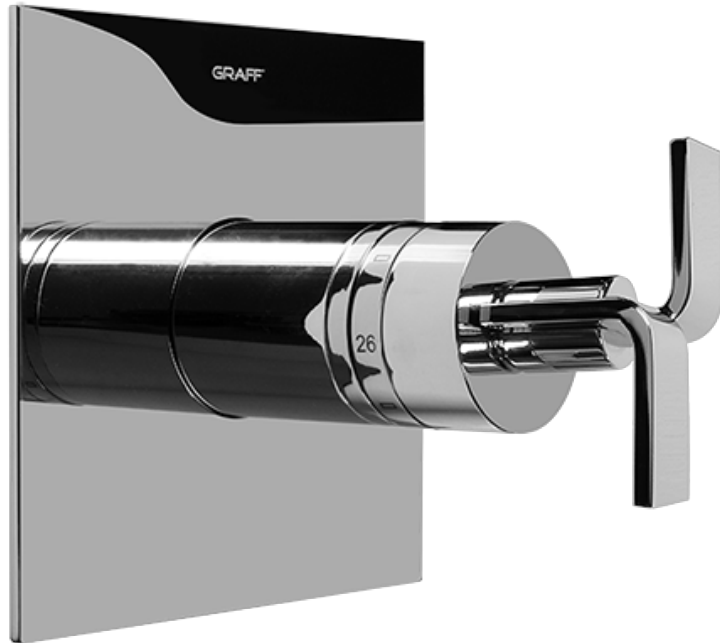

SHOWER
Ceiling-Mount Shower System
AQ4.000A-C9S

GRAFF[®]

Information

- Wall-mounted, battery-powered controller and holder; controls LED chromotherapy lighting
- Rainfall, rain curtain and cascade water functions
- No-clog, easy-clean spray nozzles
- Showerhead flow rate ≤ 2.5 max gpm
- Includes trim plate & handle and stop/volume controls (x3)
- ADA

SHOWER
Rough
G-8005

GRAFF®

Information

- 18.4 gpm @ 60 psi
- 3/4" universal inlets/outlets with female threads
- Built-in service stops
- Complete serviceability from front of all units
- Supplied with protective plastic cover
- Thermostatic valve uses a paraffin wax cartridge

Finishes

Polished
Chrome

SHOWER
Immersion SOLID Trim Plate
w/Handle
G-8041-C9S-T

GRAFF[®]

Information

- Single metal handle
- Decorative trim plate
- Use with G-8000 or G-8005 thermostatic rough valve
- To complete package, you must order rough valve
- ADA

Polished
Chrome

SHOWER
Immersion SOLID Trim Plate
w/Handle
G-8095-C9S-T

GRAFF®

Information

- Single metal handle
- Decorative trim plate
- Use with G-8070 or G-8075 thermostatic stop/volume control rough valve
- To complete package, you must order rough valve
- ADA